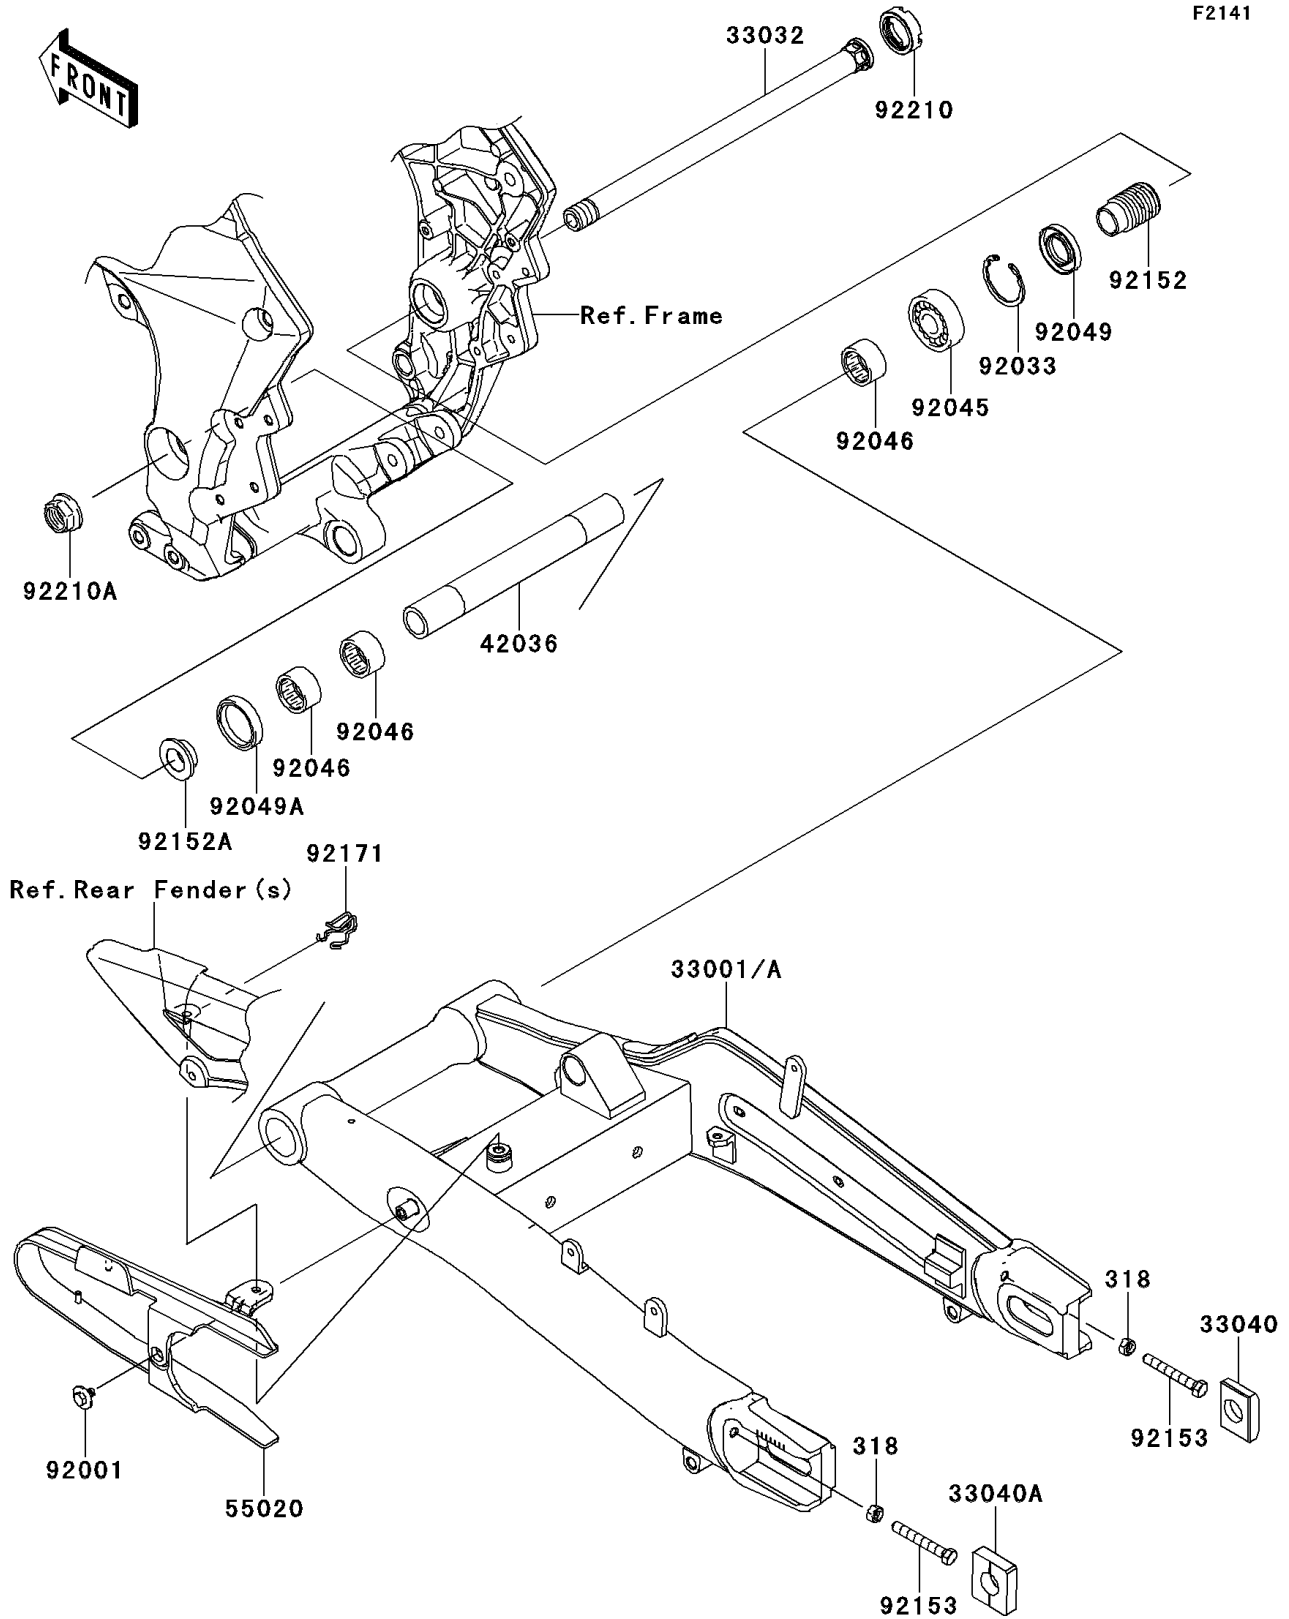

2014 VERSYS® 1000 (European) PARTS DIAGRAM

Swingarm

2014 VERSYS® 1000 (European) PARTS LIST

Swingarm

ITEM NAME	PART NUMBER	QUANTITY
NUT-HEX-SMALL,8MM (Ref # 318)	318AA0800	2
ARM-COMP-SWING,F.S.BLACK (Ref # 33001)	33001-0571-18R	1
SHAFT-SWING ARM (Ref # 33032)	33032-0013	1
ADJUSTER-CHAIN,RH (Ref # 33040)	33040-0040	1
ADJUSTER-CHAIN,LH (Ref # 33040A)	33040-1109	1
SLEEVE,SWING ARM PIVOT,L=226 (Ref # 42036)	42036-1341	1
GUARD,CHAIN (Ref # 55020)	55020-0549	1
BOLT,6X12 (Ref # 92001)	92001-1771	1
RING-SNAP,42MM (Ref # 92033)	92033-1041	1
BEARING-BALL,6004UL11 (Ref # 92045)	92045-0017	1
BEARING-NEEDLE,7E-HVS 28X34X17 (Ref # 92046)	92046-0008	3
SEAL-OIL,MHSA25X42X6 (Ref # 92049)	92049-1314	1
SEAL-OIL,MHSA25X34X7 (Ref # 92049A)	92049-1352	1
COLLAR,SWING ARM,L=47 (Ref # 92152)	92152-0154	1
COLLAR,SWING ARM,L=12.5 (Ref # 92152A)	92152-1234	1
BOLT,8X55 (Ref # 92153)	92153-1407	2
CLAMP (Ref # 92171)	92171-0907	1
NUT,30MM (Ref # 92210)	92210-0134	1
NUT,FLANGED,20MM (Ref # 92210A)	92210-0320	1