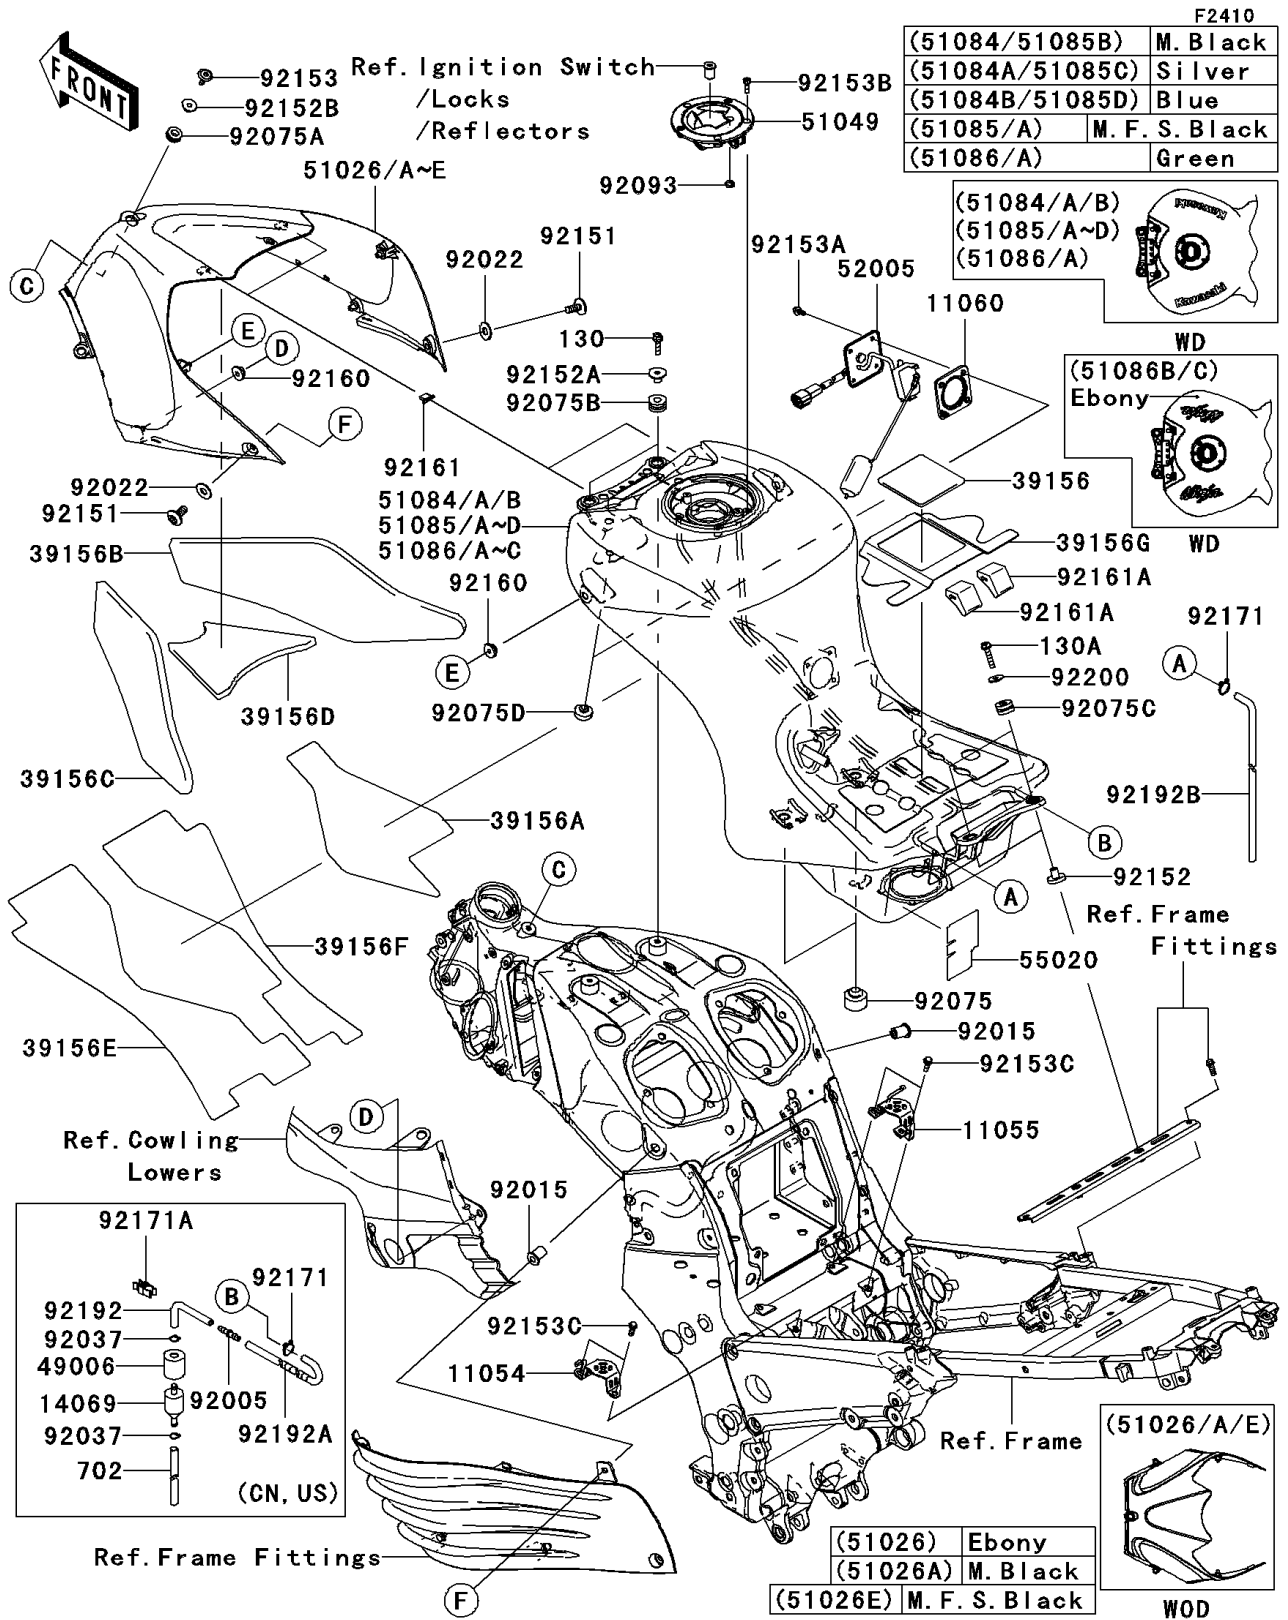

2008 Ninja® ZX™ -14 PARTS DIAGRAM

Fuel Tank