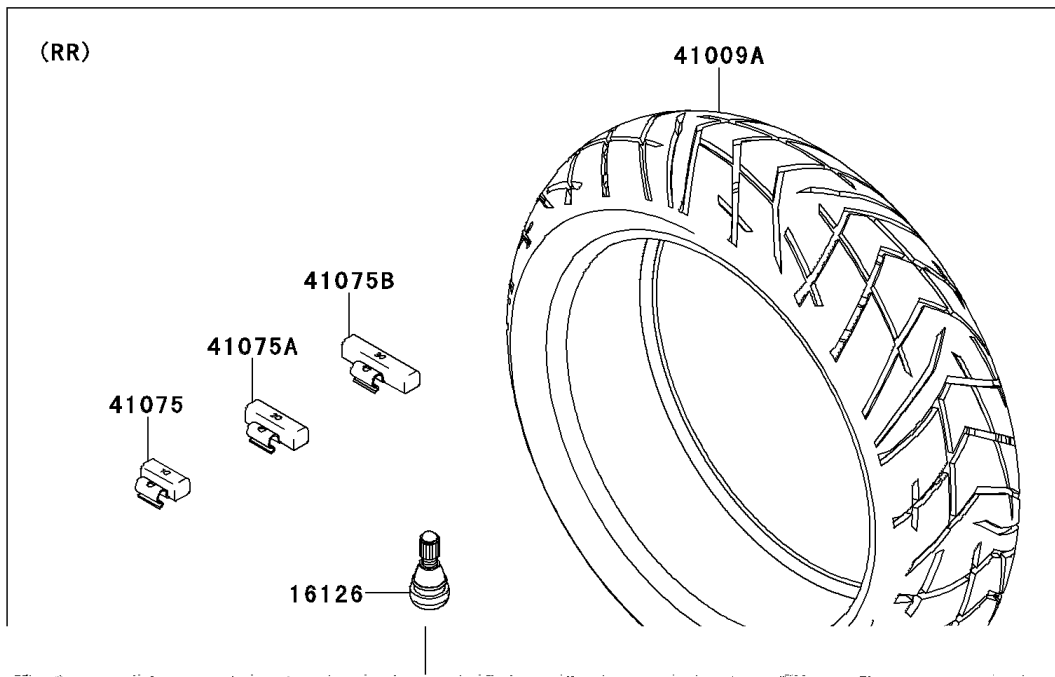

2014 VERSYS® 1000 (European) PARTS DIAGRAM

Tires

F2210

2014 VERSYS® 1000 (European) PARTS LIST

Tires

ITEM NAME	PART NUMBER	QUANTITY
VALVE,TIRE (Ref # 16126)	16126-1140	2
TIRE,FR,120/70ZR17 58W,S.T.(P) (Ref # 41009)	41009-0507	1
TIRE,RR,180/55ZR17 73W,S.T.(P) (Ref # 41009A)	41009-0508	1
BALANCER-WHEEL,10G,SILVER (Ref # 41075)	41075-0007	AR
BALANCER-WHEEL,20G,SILVER (Ref # 41075A)	41075-0008	AR
BALANCER-WHEEL,30G,SILVER (Ref # 41075B)	41075-0009	AR