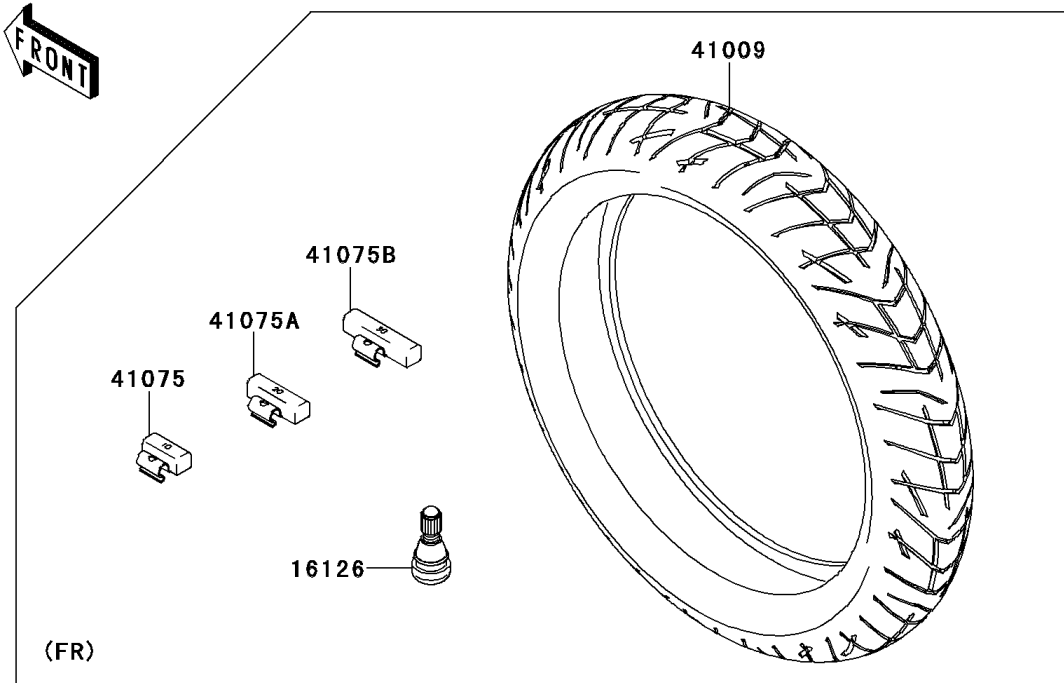

2014 VERSYS® 1000 (European) PARTS DIAGRAM

Tires

F2210

2014 VERSYS® 1000 (European) PARTS LIST

Tires

ITEM NAME	PART NUMBER	QUANTITY
VALVE,TIRE (Ref # 16126)	16126-1140	2
TIRE,FR,120/70ZR17 58W,S.T.(P) (Ref # 41009)	41009-0507	1
TIRE,RR,180/55ZR17 73W,S.T.(P) (Ref # 41009A)	41009-0508	1
BALANCER-WHEEL,10G,SILVER (Ref # 41075)	41075-0007	AR
BALANCER-WHEEL,20G,SILVER (Ref # 41075A)	41075-0008	AR
BALANCER-WHEEL,30G,SILVER (Ref # 41075B)	41075-0009	AR