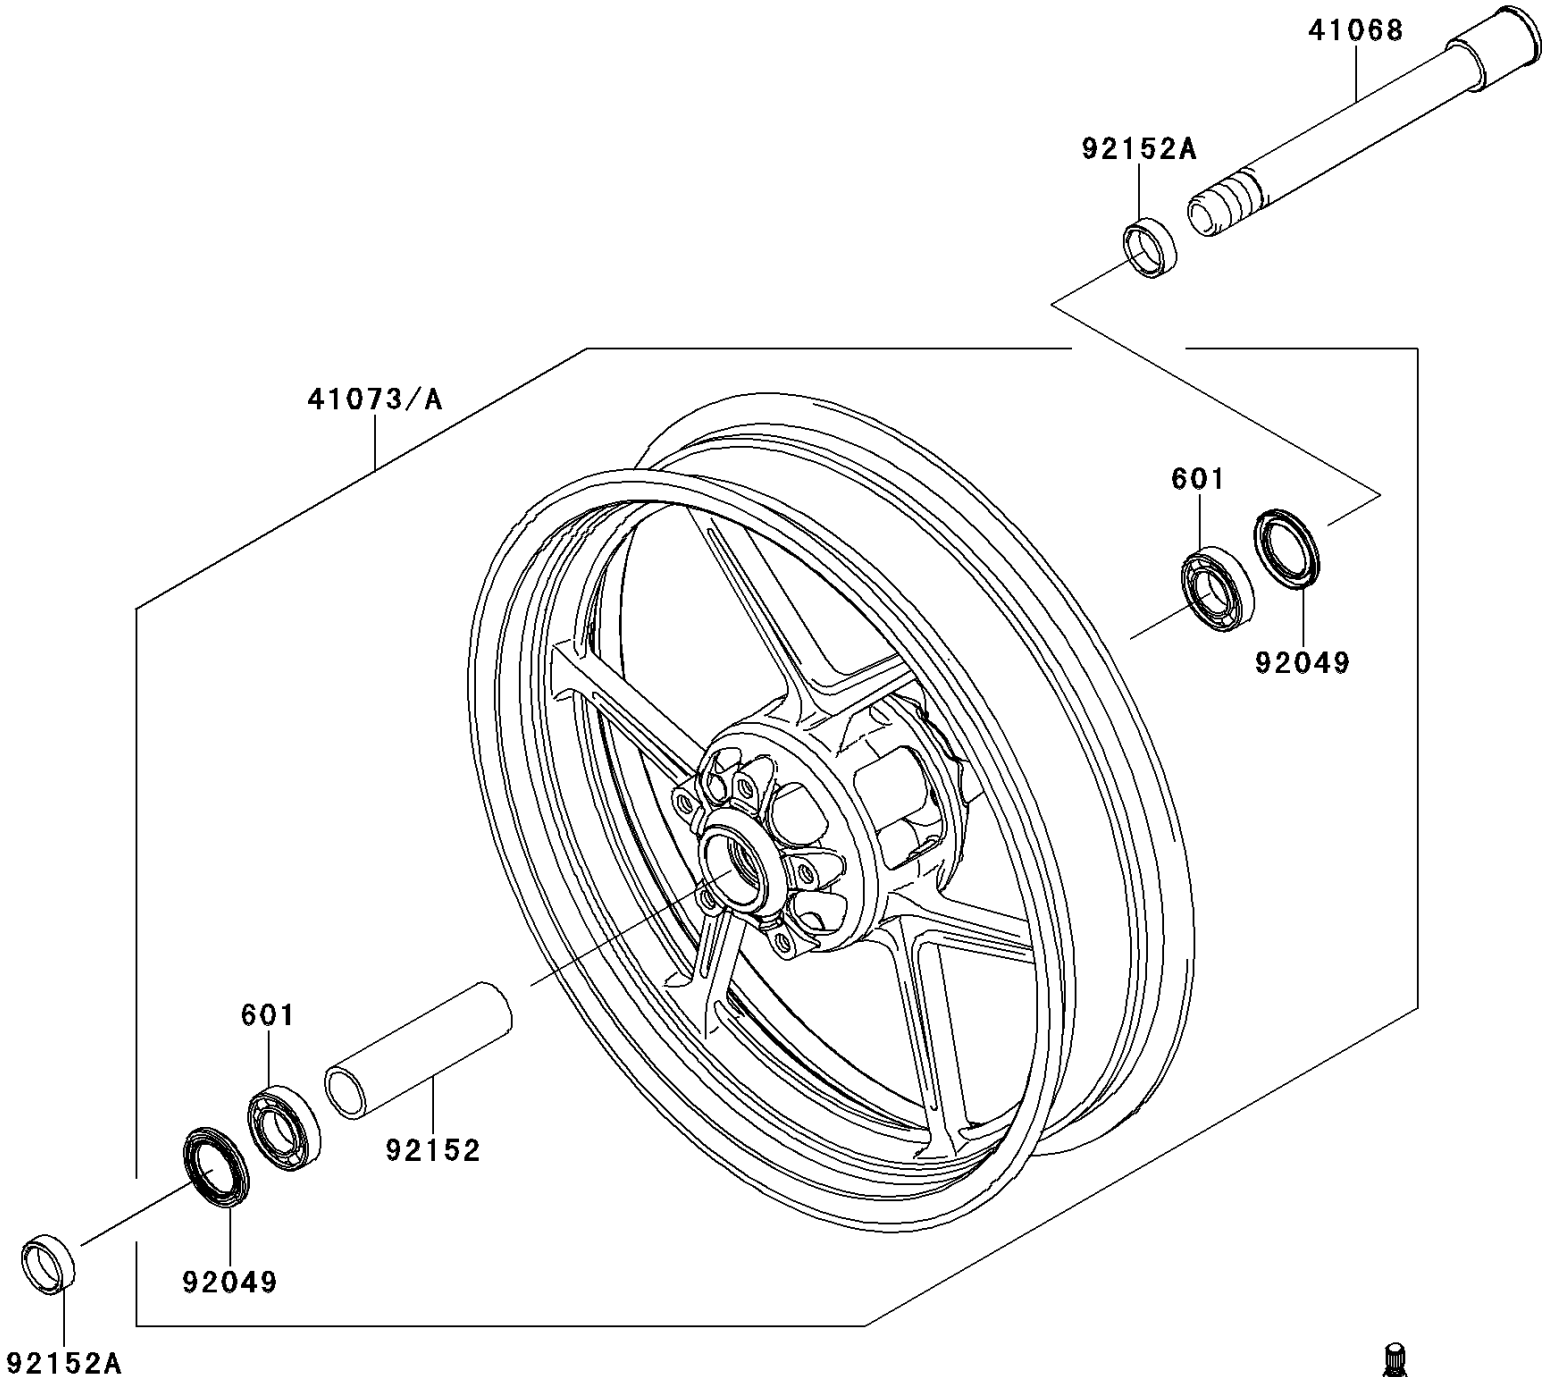

2013 VERSYS® 1000 (European) PARTS DIAGRAM

Front Hub

F2230

Ref. Tires 

2013 VERSYS® 1000 (European) PARTS LIST

Front Hub

ITEM NAME	PART NUMBER	QUANTITY
BEARING-BALL,#6005UU (Ref # 601)	601B6005UU	2
AXLE,FR (Ref # 41068)	41068-1463	1
WHEEL-ASSY,FR,G.BLACK (Ref # 41073)	41073-0592-18F	1
SEAL-OIL,BJN-C2 32X47X5 (Ref # 92049)	92049-0050	2
COLLAR,FR HUB,L=115 (Ref # 92152)	92152-0242	1
COLLAR,FR AXLE,L=10.5 (Ref # 92152A)	92152-0474	2