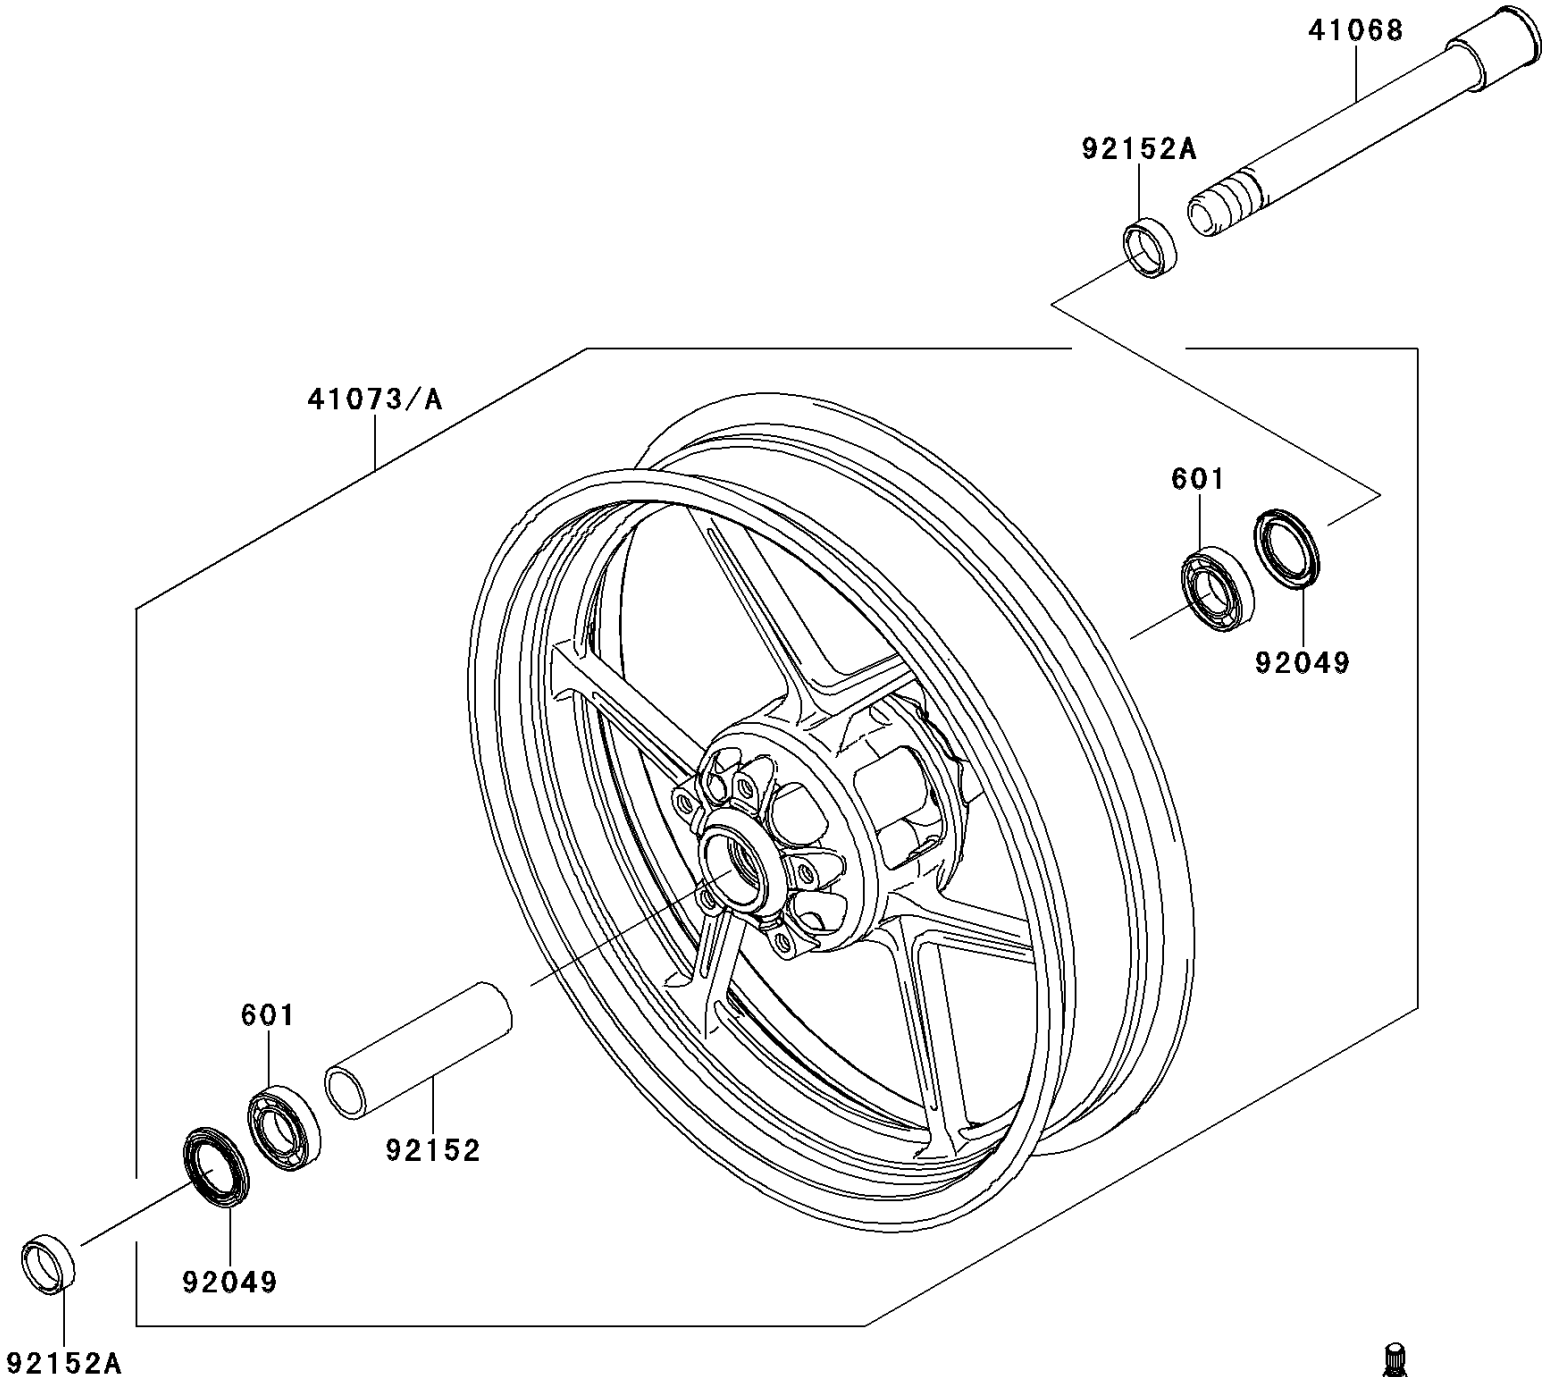

2014 VERSYS® 1000 (European) PARTS DIAGRAM

Front Hub

F2230

2014 VERSYS® 1000 (European) PARTS LIST

Front Hub

ITEM NAME	PART NUMBER	QUANTITY
BEARING-BALL,#6005UU (Ref # 601)	601B6005UU	2
AXLE,FR (Ref # 41068)	41068-1463	1
WHEEL-ASSY,FR,G.BLACK (Ref # 41073)	41073-0592-18F	1
SEAL-OIL,BJN-C2 32X47X5 (Ref # 92049)	92049-0050	2
COLLAR,FR HUB,L=115 (Ref # 92152)	92152-0242	1
COLLAR,FR AXLE,L=10.5 (Ref # 92152A)	92152-0474	2