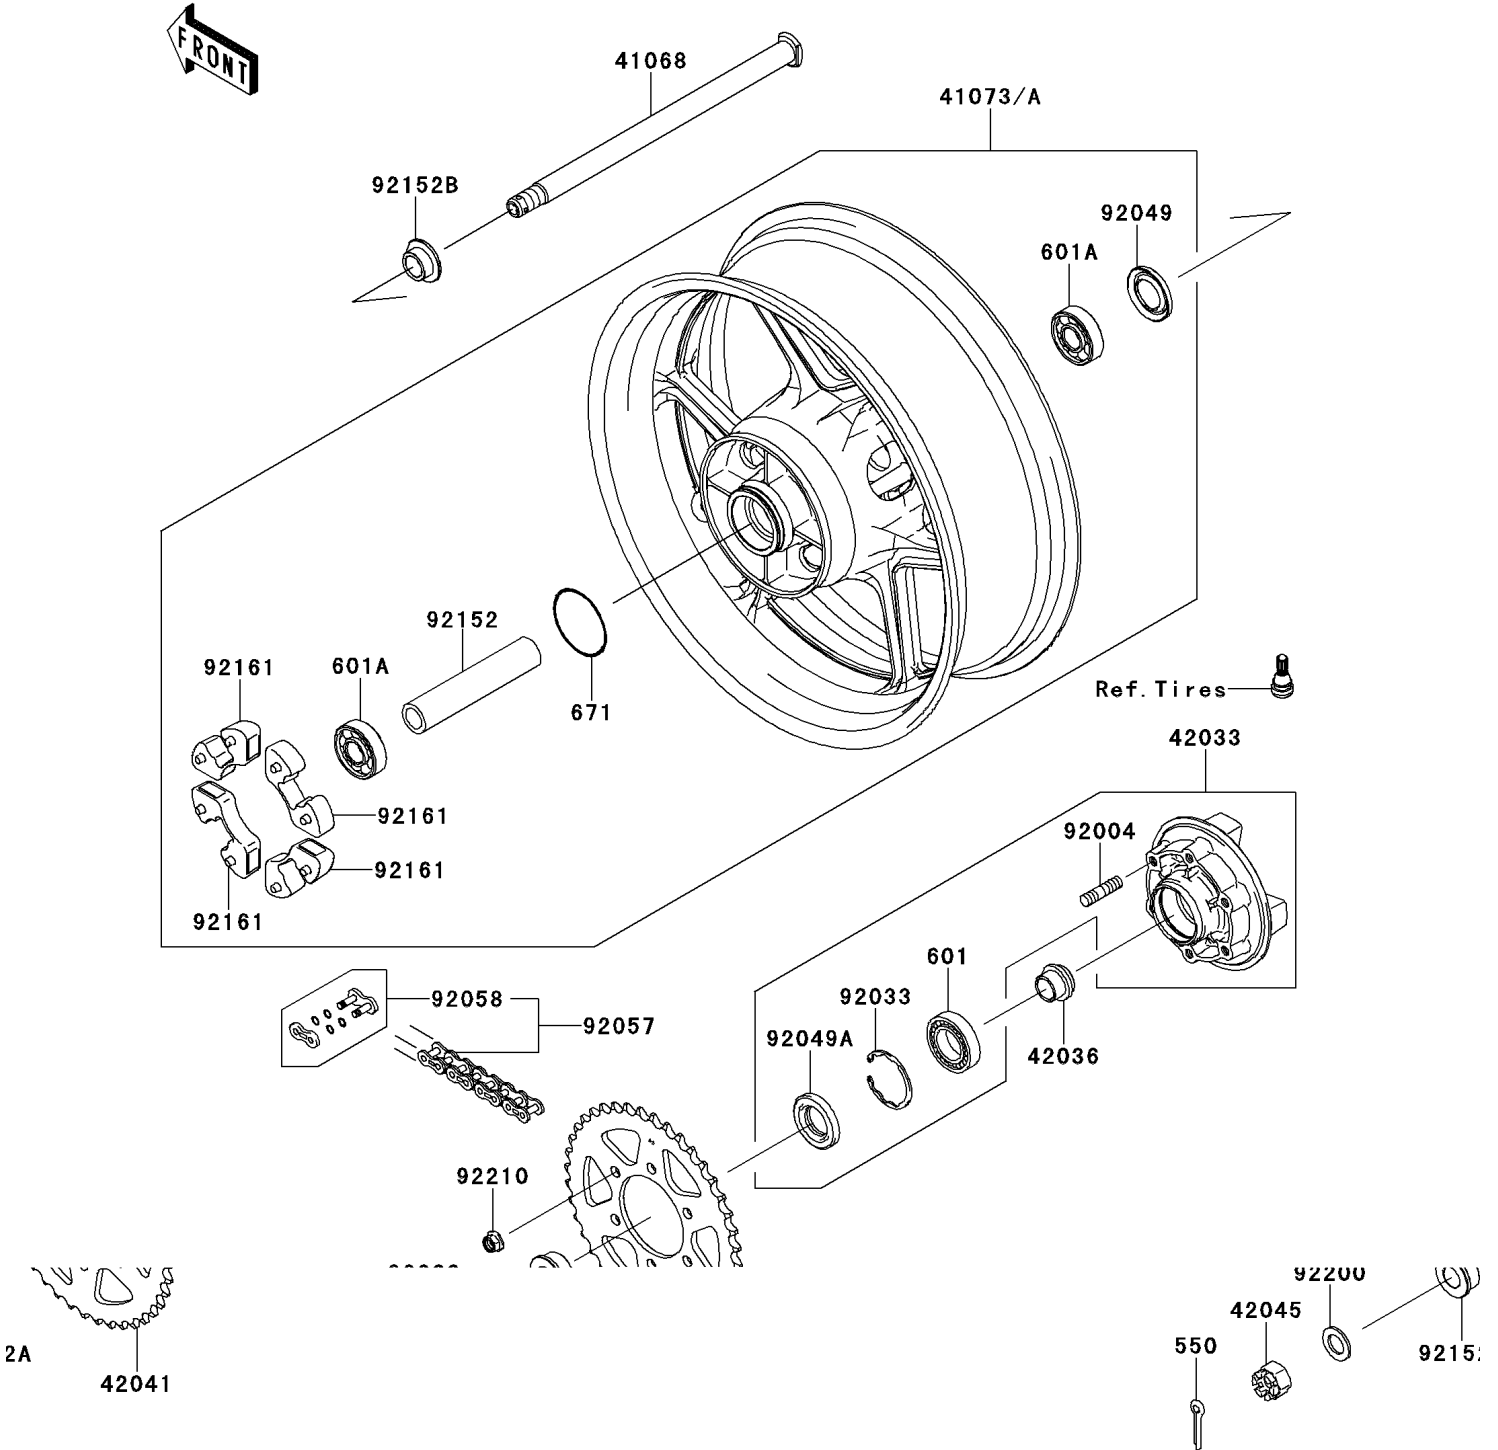

# 2012 VERSYS® 1000 (European) PARTS DIAGRAM

Rear Hub

F2240

### Rear Hub

ITEM NAME	PART NUMBER	QUANTITY
PIN-COTTER,4.0X35 (Ref # 550)	550AA4035	1
BEARING-BALL (Ref # 601)	601B6205UU	1
BEARING-BALL,#6304UUC3 (Ref # 601A)	601B6304UU	2
O RING,60MM (Ref # 671)	671B2560	1
AXLE,RR,L344 (Ref # 41068)	41068-0575	1
WHEEL-ASSY,RR,G.BLACK (Ref # 41073)	41073-0572-18F	1
WHEEL-ASSY,RR,F.M.GRAY (Ref # 41073A)	41073-0572-26N	1
COUPLING-ASSY,RR HUB (Ref # 42033)	42033-0028	1
SLEEVE,RR HUB,L=23 (Ref # 42036)	42036-1251	1
SPROCKET-HUB,43T (Ref # 42041)	42041-1467	1
NUT,CASTLE,18MM (Ref # 42045)	42045-018	1
STUD,10X19 (Ref # 92004)	92004-0028	6
RING-SNAP,52MM (Ref # 92033)	92033-1043	1
SEAL-OIL,27X52X5 (Ref # 92049)	92049-0723	1
SEAL-OIL (Ref # 92049A)	92049-1287	1
CHAIN,DRIVE,EK525RMX,116L (Ref # 92057)	92057-0572	1
JOINT-CHAIN (Ref # 92058)	92058-0029	1
COLLAR,RR HUB,L=144.5 (Ref # 92152)	92152-0088	1
COLLAR,RR AXLE,LH,L=18 (Ref # 92152A)	92152-0118	1
COLLAR,RR AXLE,RH,20X28X14.5 (Ref # 92152B)	92152-0876	1
DAMPER,SHOCK,RR HUB (Ref # 92161)	92161-0342	4
WASHER,19X32X2.6 (Ref # 92200)	92200-1489	1
NUT,LOCK,FLANGED,10MM (Ref # 92210)	92210-0276	6