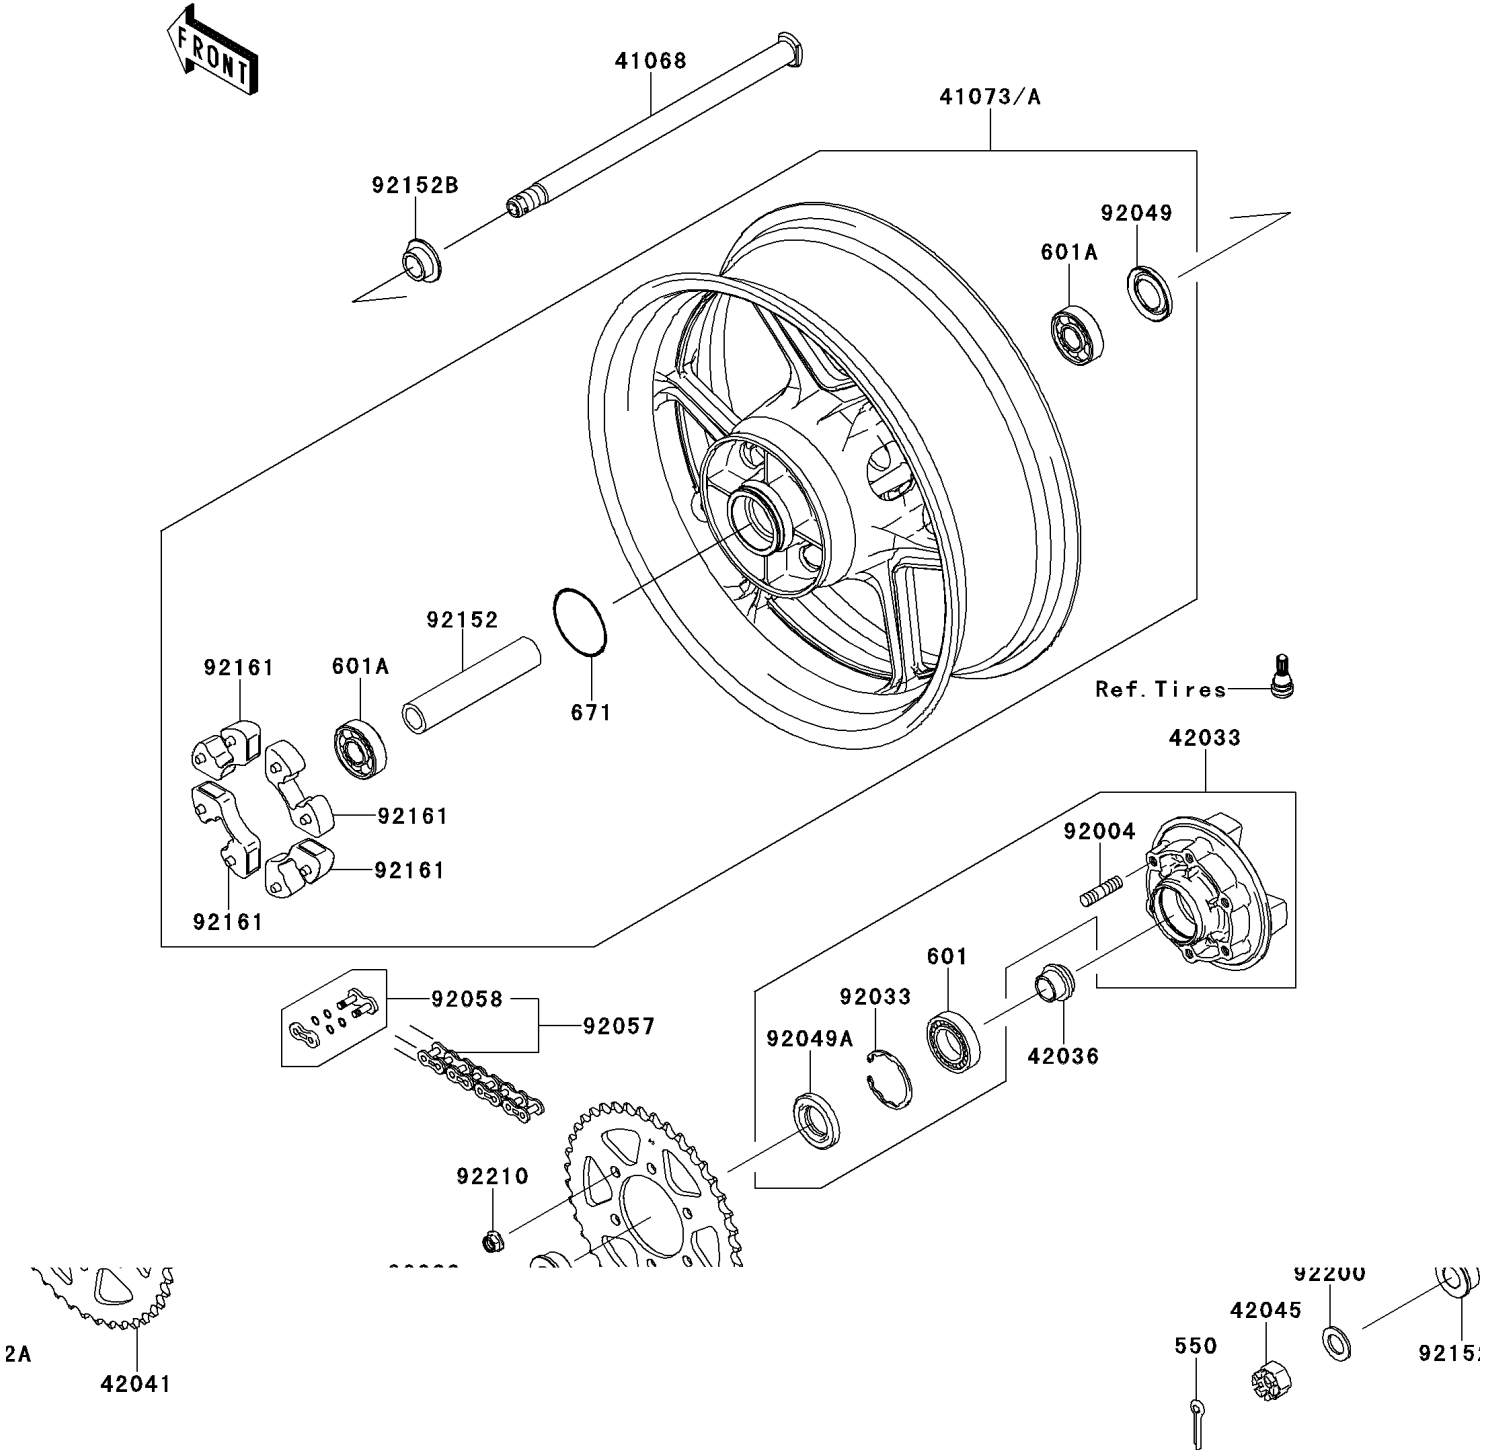

2013 VERSYS® 1000 (European) PARTS DIAGRAM

Rear Hub

F2240

2013 VERSYS® 1000 (European) PARTS LIST

Rear Hub

| ITEM NAME | PART NUMBER | QUANTITY |
|---|----------------|----------|
| PIN-COTTER,4.0X35 (Ref # 550) | 550AA4035 | 1 |
| BEARING-BALL (Ref # 601) | 601B6205UU | 1 |
| BEARING-BALL,#6304UUC3 (Ref # 601A) | 601B6304UU | 2 |
| O RING,60MM (Ref # 671) | 671B2560 | 1 |
| AXLE,RR,L344 (Ref # 41068) | 41068-0575 | 1 |
| WHEEL-ASSY,RR,G.BLACK (Ref # 41073) | 41073-0572-18F | 1 |
| COUPLING-ASSY,RR HUB (Ref # 42033) | 42033-0028 | 1 |
| SLEEVE,RR HUB,L=23 (Ref # 42036) | 42036-1251 | 1 |
| SPROCKET-HUB,43T (Ref # 42041) | 42041-1467 | 1 |
| NUT,CASTLE,18MM (Ref # 42045) | 42045-018 | 1 |
| STUD,10X19 (Ref # 92004) | 92004-0028 | 6 |
| RING-SNAP,52MM (Ref # 92033) | 92033-1043 | 1 |
| SEAL-OIL,27X52X5 (Ref # 92049) | 92049-0723 | 1 |
| SEAL-OIL (Ref # 92049A) | 92049-1287 | 1 |
| CHAIN,DRIVE,EK525RMX,116L (Ref # 92057) | 92057-0572 | 1 |
| JOINT-CHAIN (Ref # 92058) | 92058-0029 | 1 |
| COLLAR,RR HUB,L=144.5 (Ref # 92152) | 92152-0088 | 1 |
| COLLAR,RR AXLE,LH,L=18 (Ref # 92152A) | 92152-0118 | 1 |
| COLLAR,RR AXLE,RH,20X28X14.5 (Ref # 92152B) | 92152-0876 | 1 |
| DAMPER,SHOCK,RR HUB (Ref # 92161) | 92161-0342 | 4 |
| WASHER,19X32X2.6 (Ref # 92200) | 92200-1489 | 1 |
| NUT,LOCK,FLANGED,10MM (Ref # 92210) | 92210-0276 | 6 |