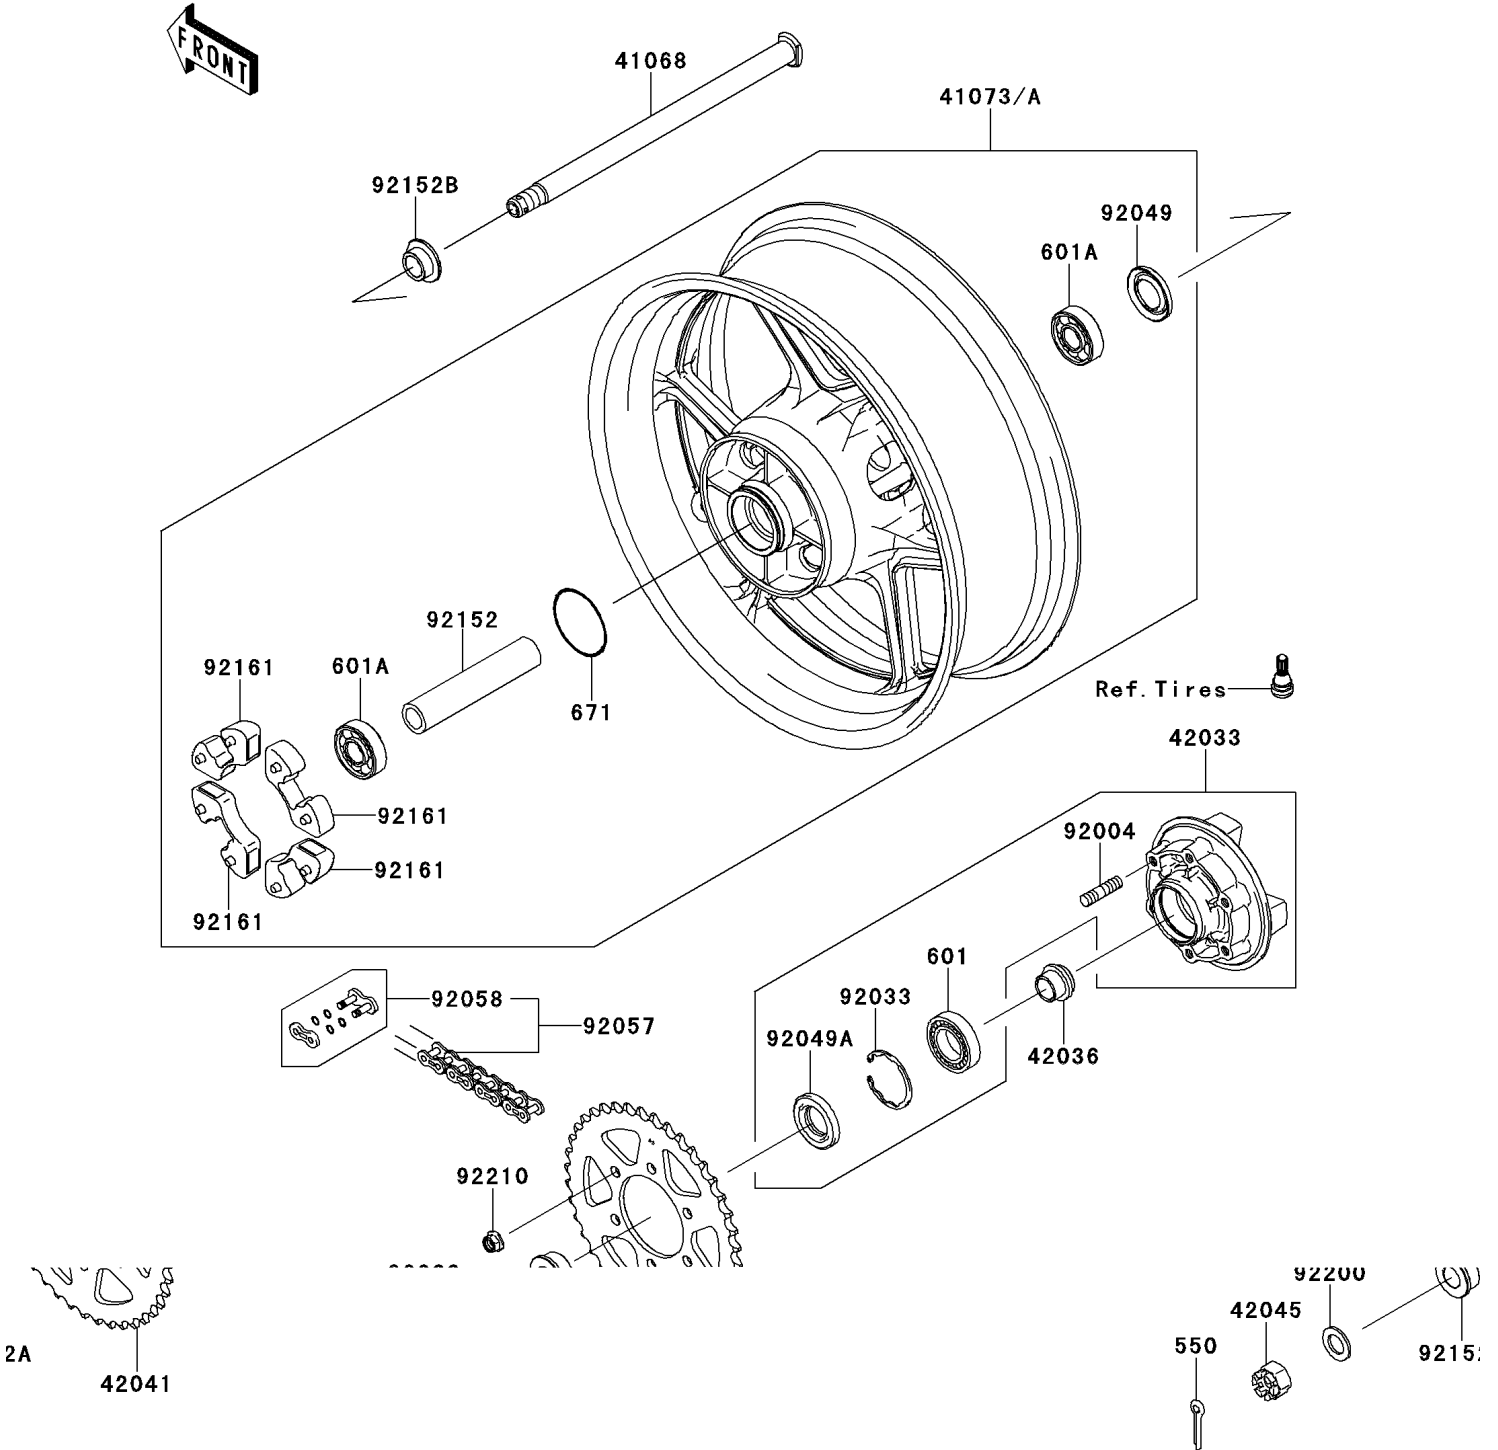

# 2014 VERSYS® 1000 (European) PARTS DIAGRAM

Rear Hub

F2240

## 2014 VERSYS® 1000 (European) PARTS LIST

### Rear Hub

ITEM NAME	PART NUMBER	QUANTITY
PIN-COTTER,4.0X35 (Ref # 550)	550AA4035	1
BEARING-BALL (Ref # 601)	601B6205UU	1
BEARING-BALL,#6304UUC3 (Ref # 601A)	601B6304UU	2
O RING,60MM (Ref # 671)	671B2560	1
AXLE,RR,L344 (Ref # 41068)	41068-0575	1
WHEEL-ASSY,RR,G.BLACK (Ref # 41073)	41073-0572-18F	1
COUPLING-ASSY,RR HUB (Ref # 42033)	42033-0028	1
SLEEVE,RR HUB,L=23 (Ref # 42036)	42036-1251	1
SPROCKET-HUB,43T (Ref # 42041)	42041-1467	1
NUT,CASTLE,18MM (Ref # 42045)	42045-018	1
STUD,10X19 (Ref # 92004)	92004-0028	6
RING-SNAP,52MM (Ref # 92033)	92033-1043	1
SEAL-OIL,27X52X5 (Ref # 92049)	92049-0723	1
SEAL-OIL (Ref # 92049A)	92049-1287	1
CHAIN,DRIVE,EK525RMX,116L (Ref # 92057)	92057-0572	1
JOINT-CHAIN (Ref # 92058)	92058-0029	1
COLLAR,RR HUB,L=144.5 (Ref # 92152)	92152-0088	1
COLLAR,RR AXLE,LH,L=18 (Ref # 92152A)	92152-0118	1
COLLAR,RR AXLE,RH,20X28X14.5 (Ref # 92152B)	92152-0876	1
DAMPER,SHOCK,RR HUB (Ref # 92161)	92161-0342	4
WASHER,19X32X2.6 (Ref # 92200)	92200-1489	1
NUT,LOCK,FLANGED,10MM (Ref # 92210)	92210-0276	6