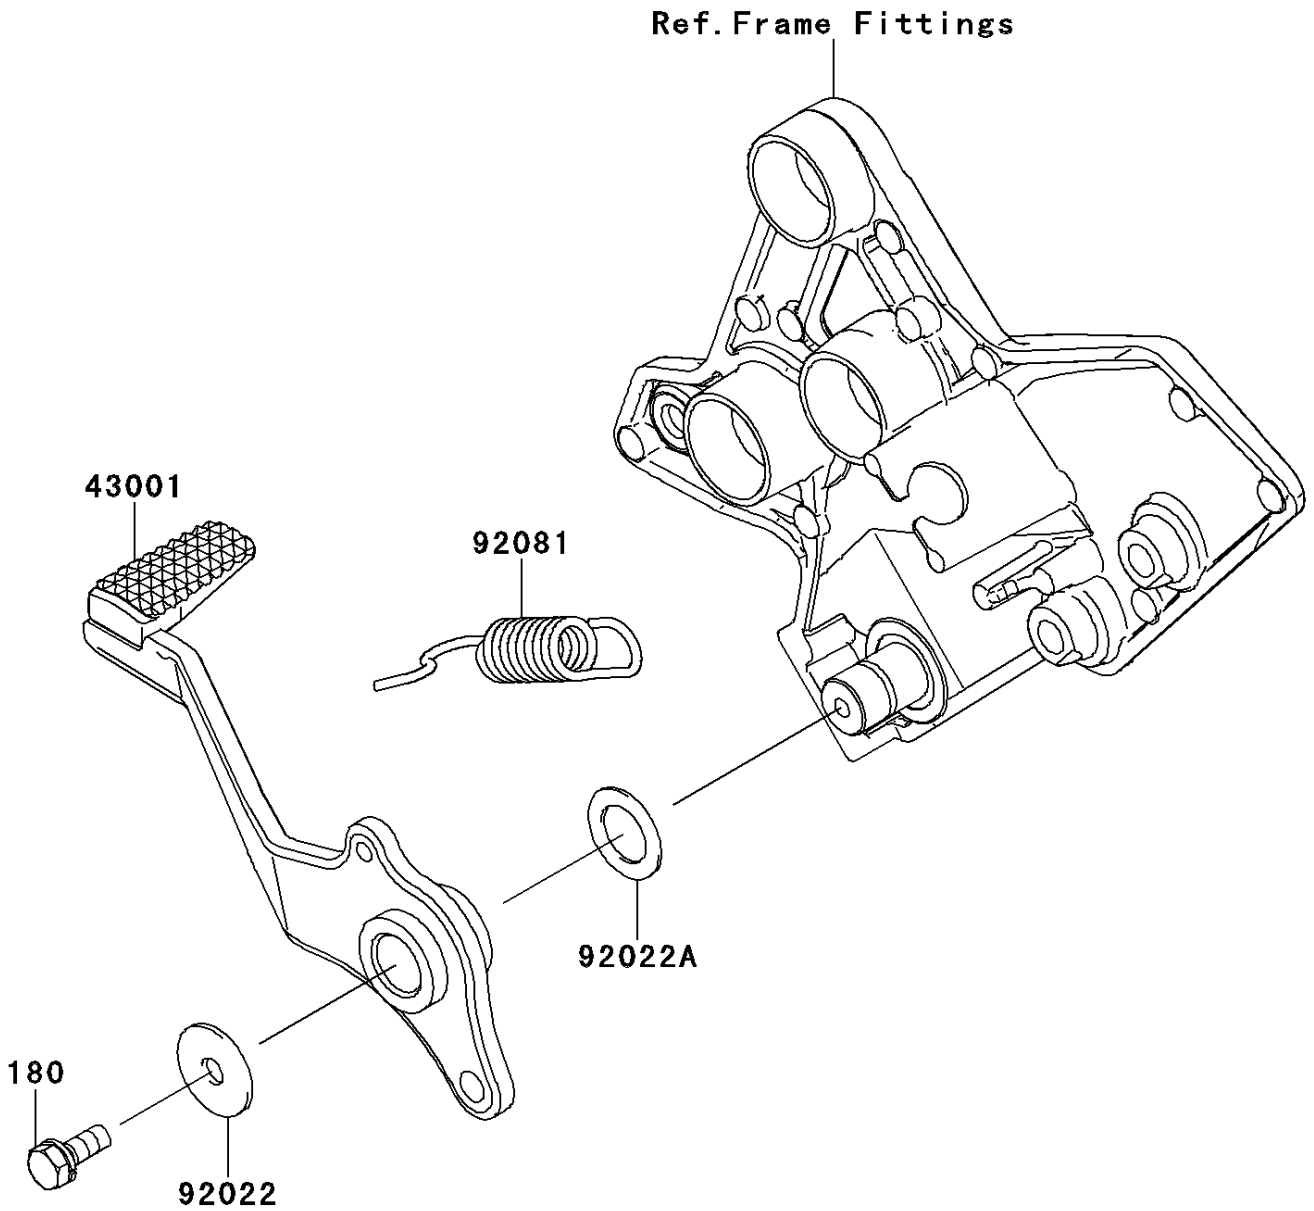

2013 VERSYS[®] 1000 (European) PARTS DIAGRAM

Brake Pedal

F2260

2013 VERSYS® 1000 (European) PARTS LIST

Brake Pedal

ITEM NAME	PART NUMBER	QUANTITY
BOLT-UPSET-WS,6X16 (Ref # 180)	180AA0616	1
LEVER-BRAKE,PEDAL (Ref # 43001)	43001-0128	1
WASHER,7X24X1.6 (Ref # 92022)	92022-228	1
WASHER,15.3X24X1 (Ref # 92022A)	92022-326	1
SPRING,BRAKE PEDAL (Ref # 92081)	92081-1833	1