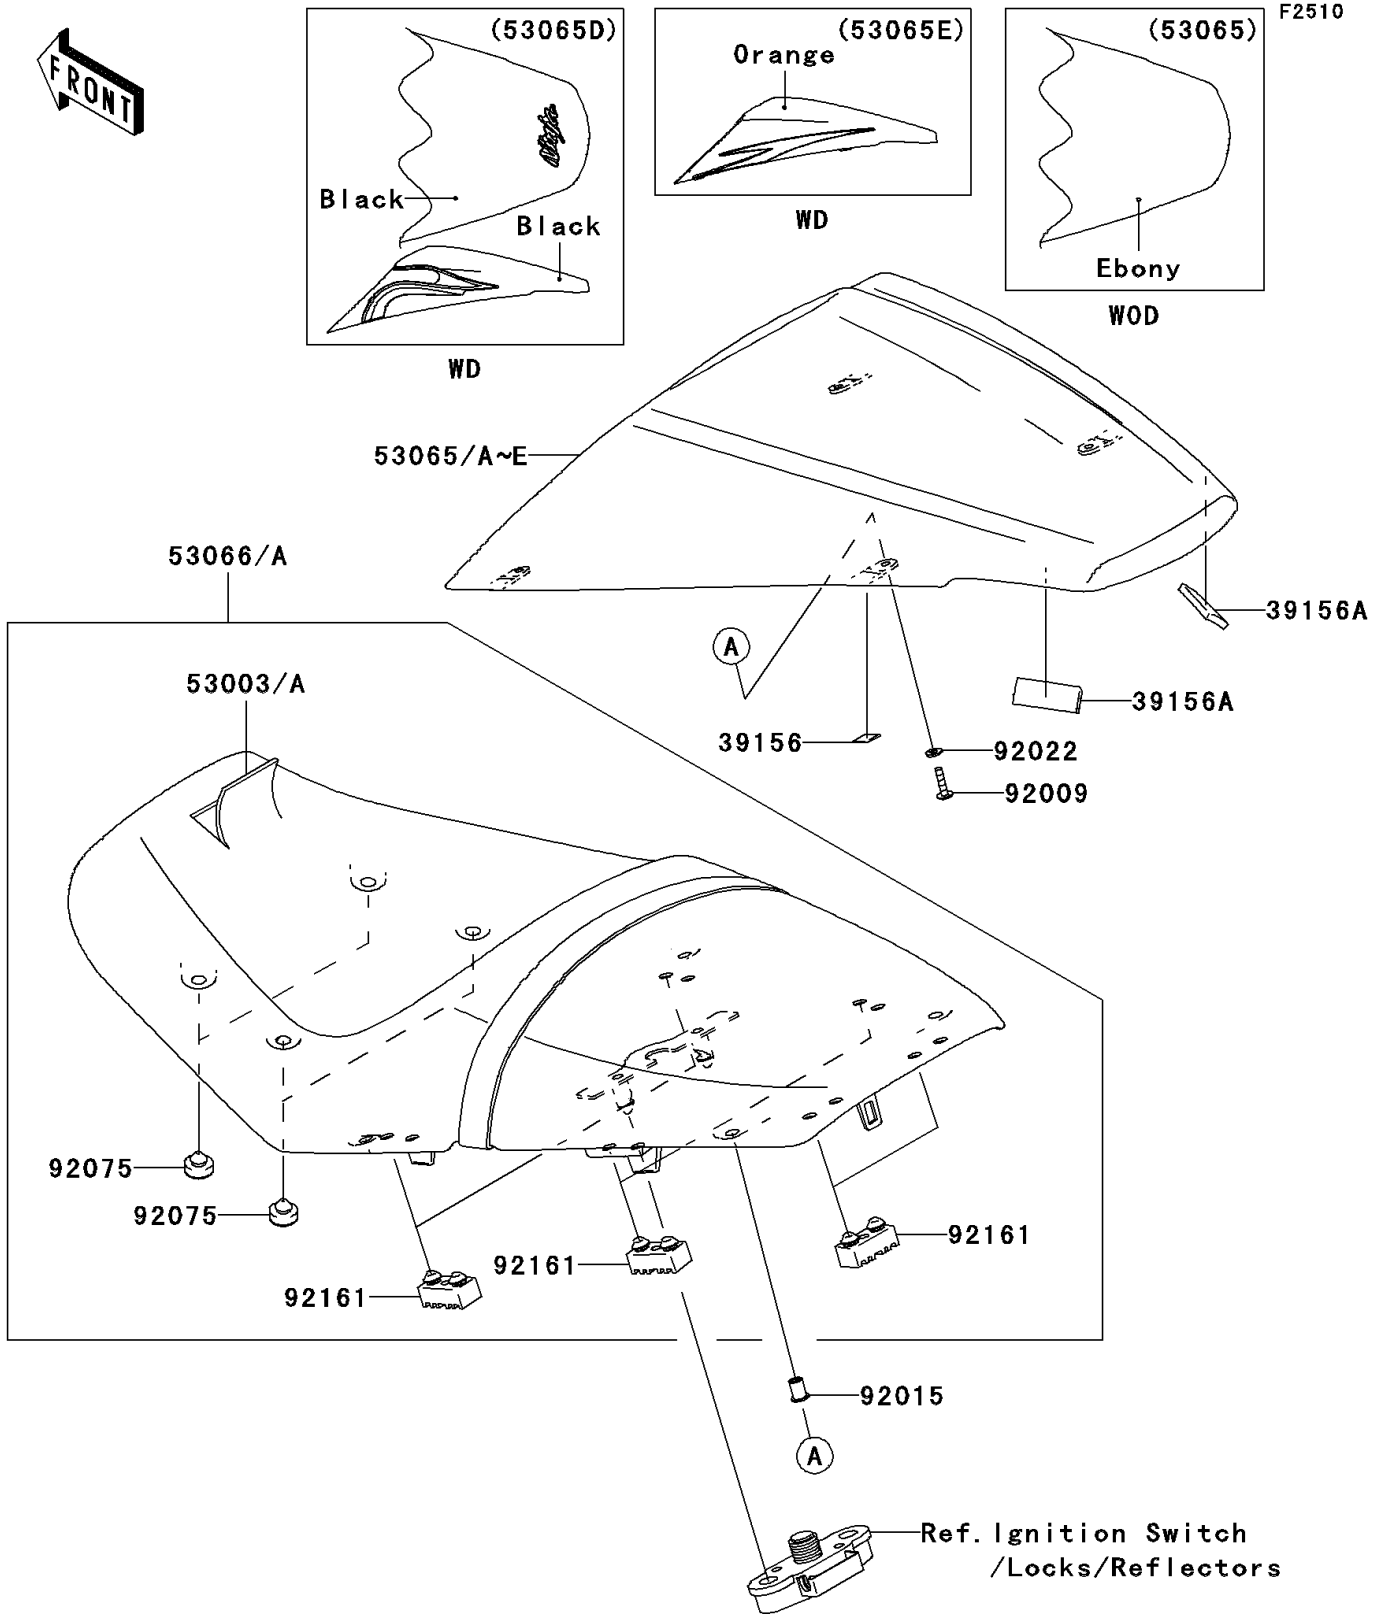

2008 Ninja® ZX™-14 PARTS DIAGRAM

Seat

2008 Ninja® ZX™ -14 PARTS LIST

Seat

ITEM NAME	PART NUMBER	QUANTITY
PAD (Ref # 39156)	39156-0176	4
PAD,SEAT COVER (Ref # 39156A)	39156-0188	2
LEATHER,SEAT,BLACK (Ref # 53003)	53003-0103-MA	1
COVER SEAT,M.M.S.BLUE (Ref # 53065C)	53065-0012-19A	1
SEAT-ASSY,DUAL,W/BAND,BLACK (Ref # 53066)	53066-0161-MA	1
SCREW,5X20,BLACK (Ref # 92009)	92009-1656	4
NUT,WELL,5MM (Ref # 92015)	92015-1757	4
WASHER,NYLON,5.3X11.5X1.5 (Ref # 92022)	92022-1521	4
DAMPER (Ref # 92075)	92075-1927	4
DAMPER,SEAT (Ref # 92161)	92161-0050	6
COVER SEAT,SILVER (Ref # 53065A)	53065-0012-17M	1