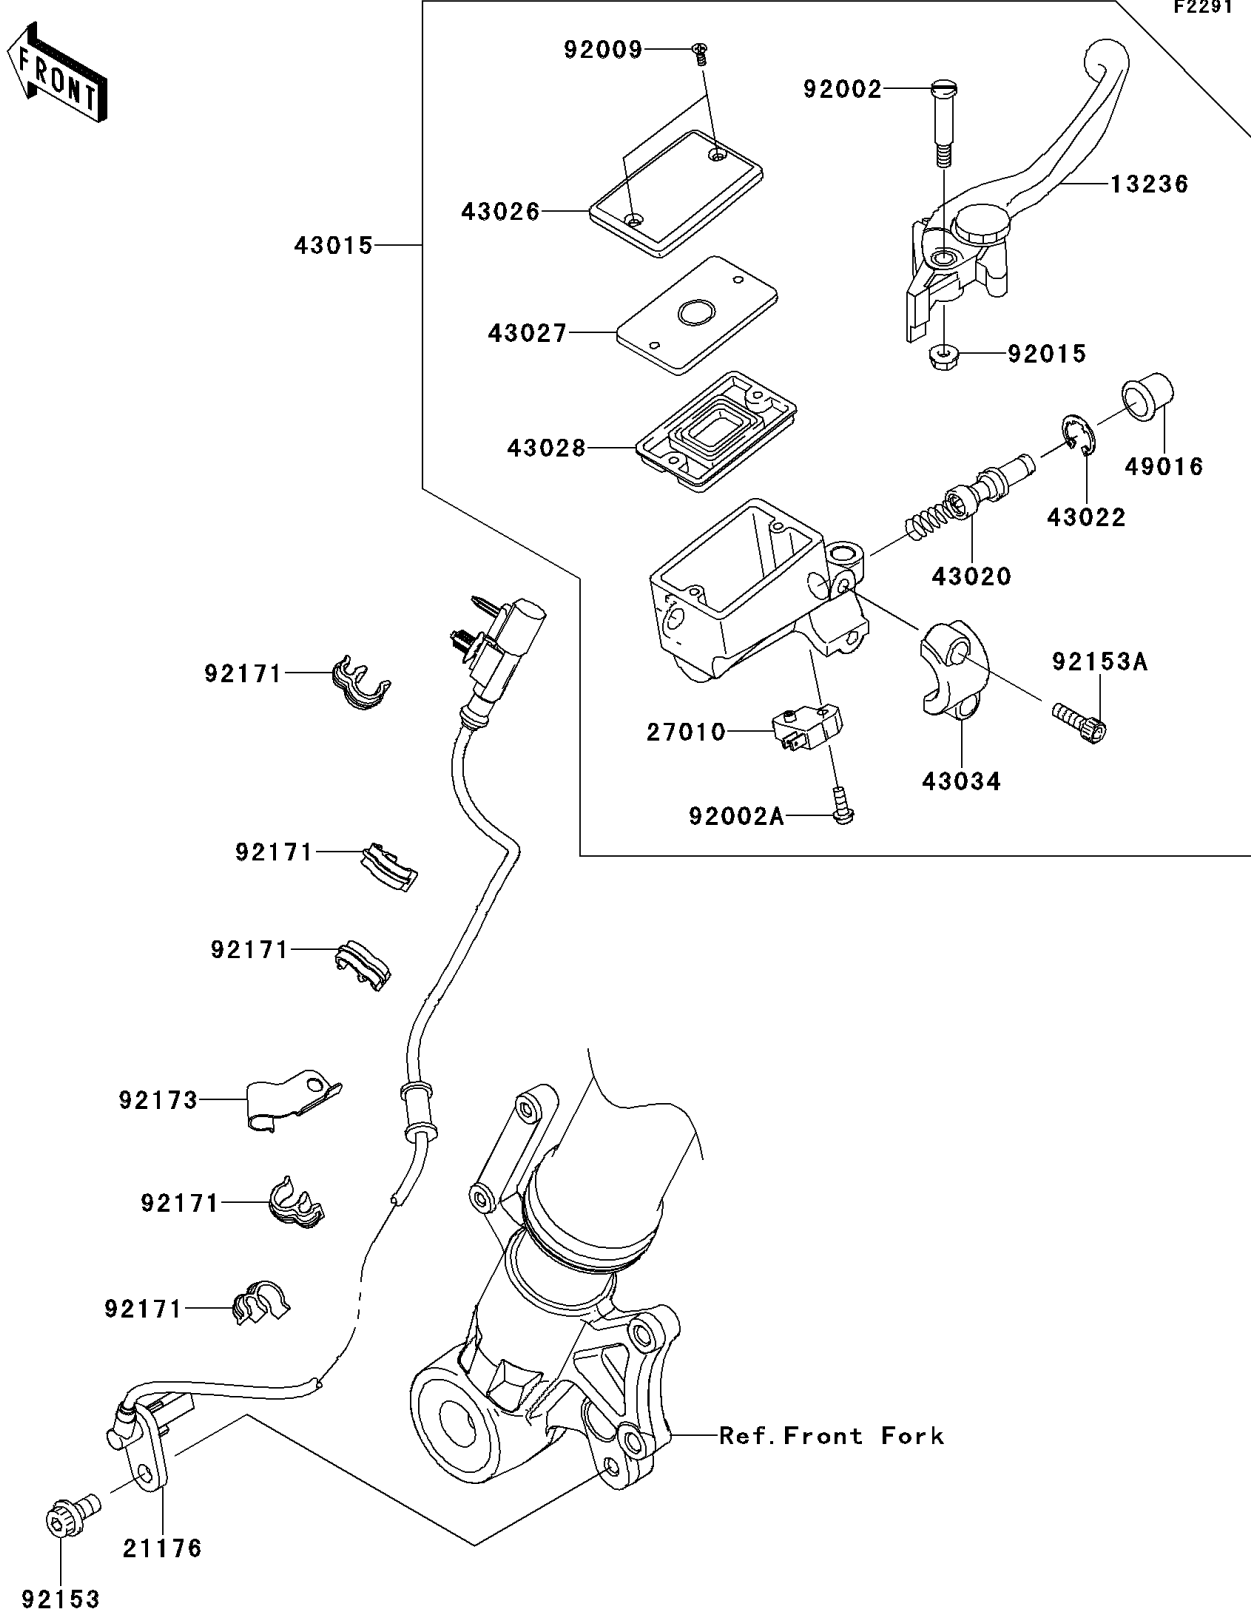

2013 VERSYS® 1000 (European) PARTS DIAGRAM

Front Master Cylinder

2013 VERSYS® 1000 (European) PARTS LIST

Front Master Cylinder

ITEM NAME	PART NUMBER	QUANTITY
LEVER-COMP,FRONT BRAKE (Ref # 13236)	13236-1337	1
SENSOR,SPEED,FR (Ref # 21176)	21176-0721	1
SWITCH,BRAKE (Ref # 27010)	27010-0025	1
CYLINDER-ASSY-MASTER,FR (Ref # 43015)	43015-0020	1
PISTON-COMP-BRAKE,FR (Ref # 43020)	43020-1056	1
STOPPER-BRAKE,PISTON (Ref # 43022)	43022-1010	1
CAP-BRAKE (Ref # 43026)	43026-1076	1
PLATE-DIAPHRAGM (Ref # 43027)	43027-1055	1
DIAPHRAGM,MASTER CYLINDER (Ref # 43028)	43028-1058	1
HOLDER-BRAKE,MASTER CYLINDER (Ref # 43034)	43034-1053	1
COVER-SEAL,MASTER CYLINDER (Ref # 49016)	49016-1044	1
BOLT,LEVER SET,BLACK (Ref # 92002)	92002-1322	1
BOLT,SCREW,4X12 (Ref # 92002A)	92002-1323	1
SCREW,4MM (Ref # 92009)	92009-1458	2
NUT,FLANGED,6MM (Ref # 92015)	92015-1528	1
BOLT,SOCKET,8X16 (Ref # 92153)	92153-0327	1
BOLT,SOCKET,6X20 (Ref # 92153A)	92153-0417	2
CLAMP,BRAKE HOSE (Ref # 92171)	92171-1819	5
CLAMP (Ref # 92173)	92173-0801	1