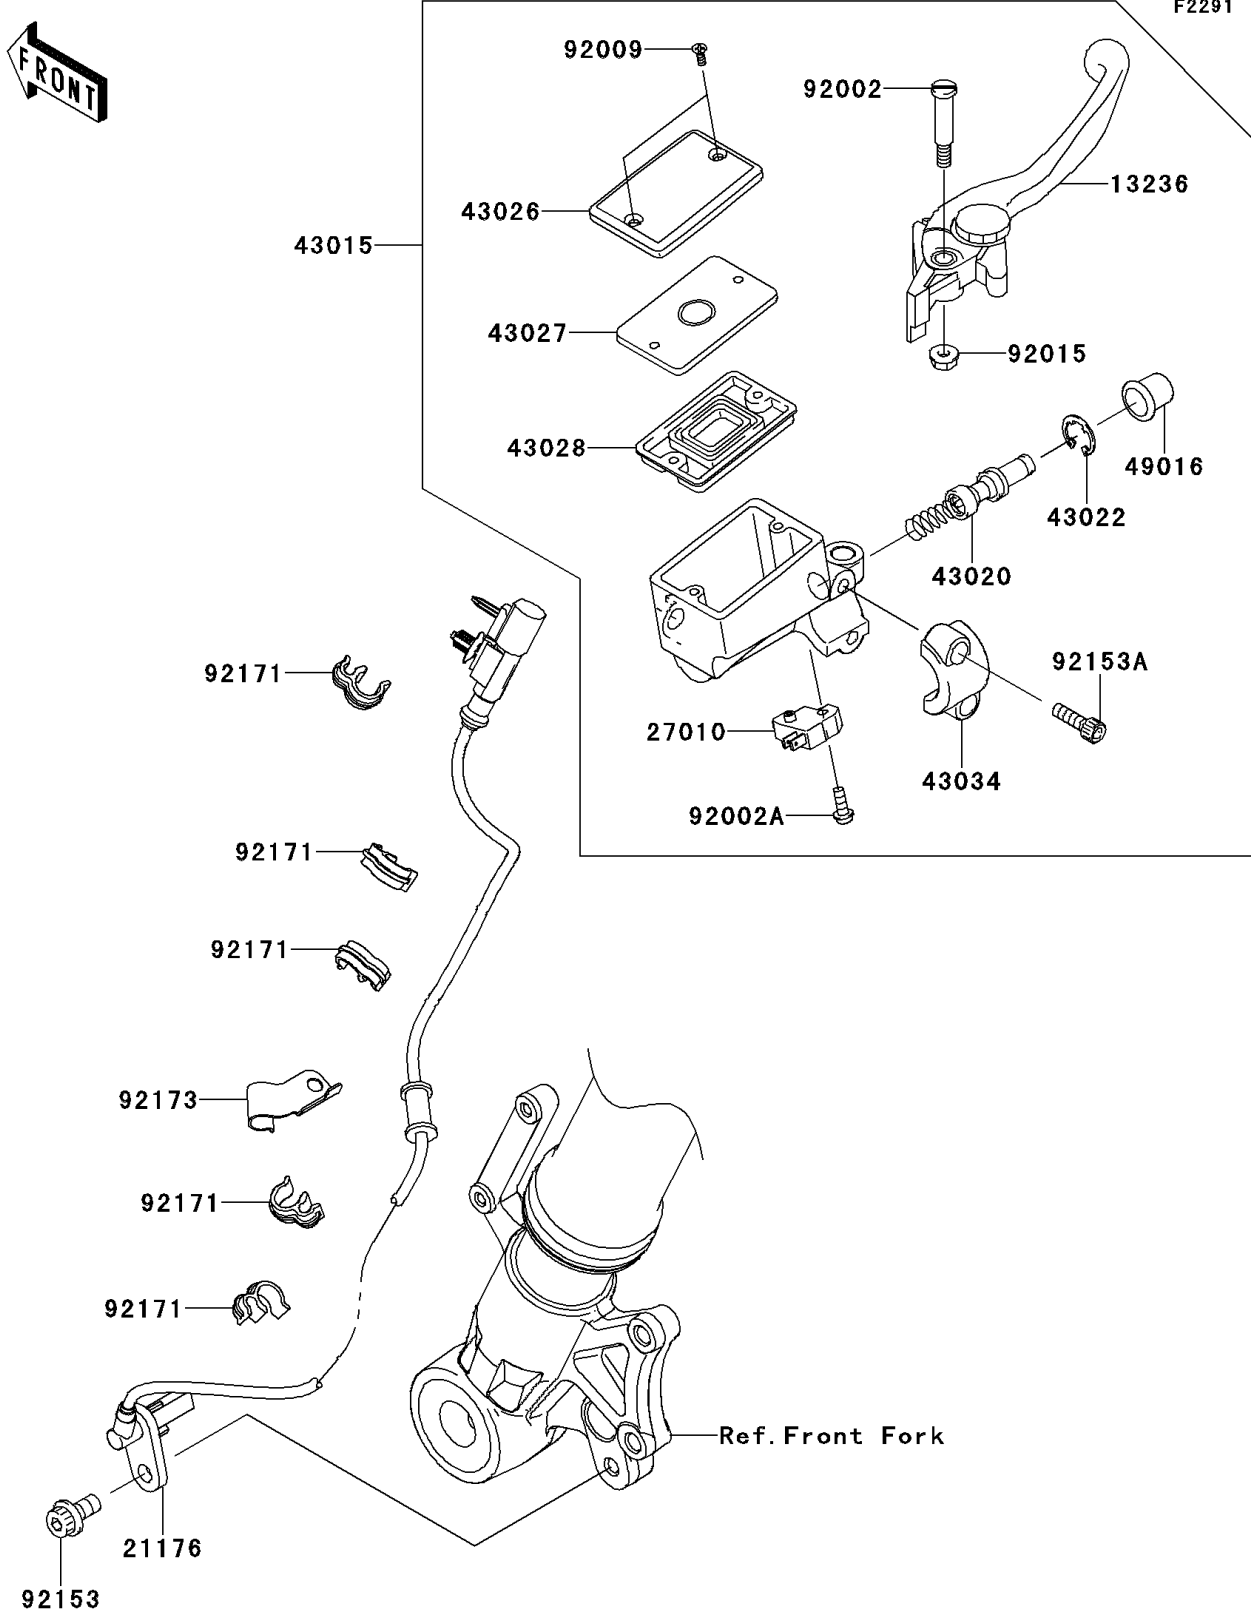

2014 VERSYS® 1000 (European) PARTS DIAGRAM

Front Master Cylinder

2014 VERSYS® 1000 (European) PARTS LIST

Front Master Cylinder

ITEM NAME	PART NUMBER	QUANTITY
LEVER-COMP,FRONT BRAKE (Ref # 13236)	13236-1337	1
SENSOR,SPEED,FR (Ref # 21176)	21176-0721	1
SWITCH,BRAKE (Ref # 27010)	27010-0025	1
CYLINDER-ASSY-MASTER,FR (Ref # 43015)	43015-0020	1
PISTON-COMP-BRAKE,FR (Ref # 43020)	43020-1056	1
STOPPER-BRAKE,PISTON (Ref # 43022)	43022-1010	1
CAP-BRAKE (Ref # 43026)	43026-1076	1
PLATE-DIAPHRAGM (Ref # 43027)	43027-1055	1
DIAPHRAGM,MASTER CYLINDER (Ref # 43028)	43028-1058	1
HOLDER-BRAKE,MASTER CYLINDER (Ref # 43034)	43034-1053	1
COVER-SEAL,MASTER CYLINDER (Ref # 49016)	49016-1044	1
BOLT,LEVER SET,BLACK (Ref # 92002)	92002-1322	1
BOLT,SCREW,4X12 (Ref # 92002A)	92002-1323	1
SCREW,4MM (Ref # 92009)	92009-1458	2
NUT,FLANGED,6MM (Ref # 92015)	92015-1528	1
BOLT,SOCKET,8X16 (Ref # 92153)	92153-0327	1
BOLT,SOCKET,6X20 (Ref # 92153A)	92153-0417	2
CLAMP,BRAKE HOSE (Ref # 92171)	92171-1819	5
CLAMP (Ref # 92173)	92173-0801	1