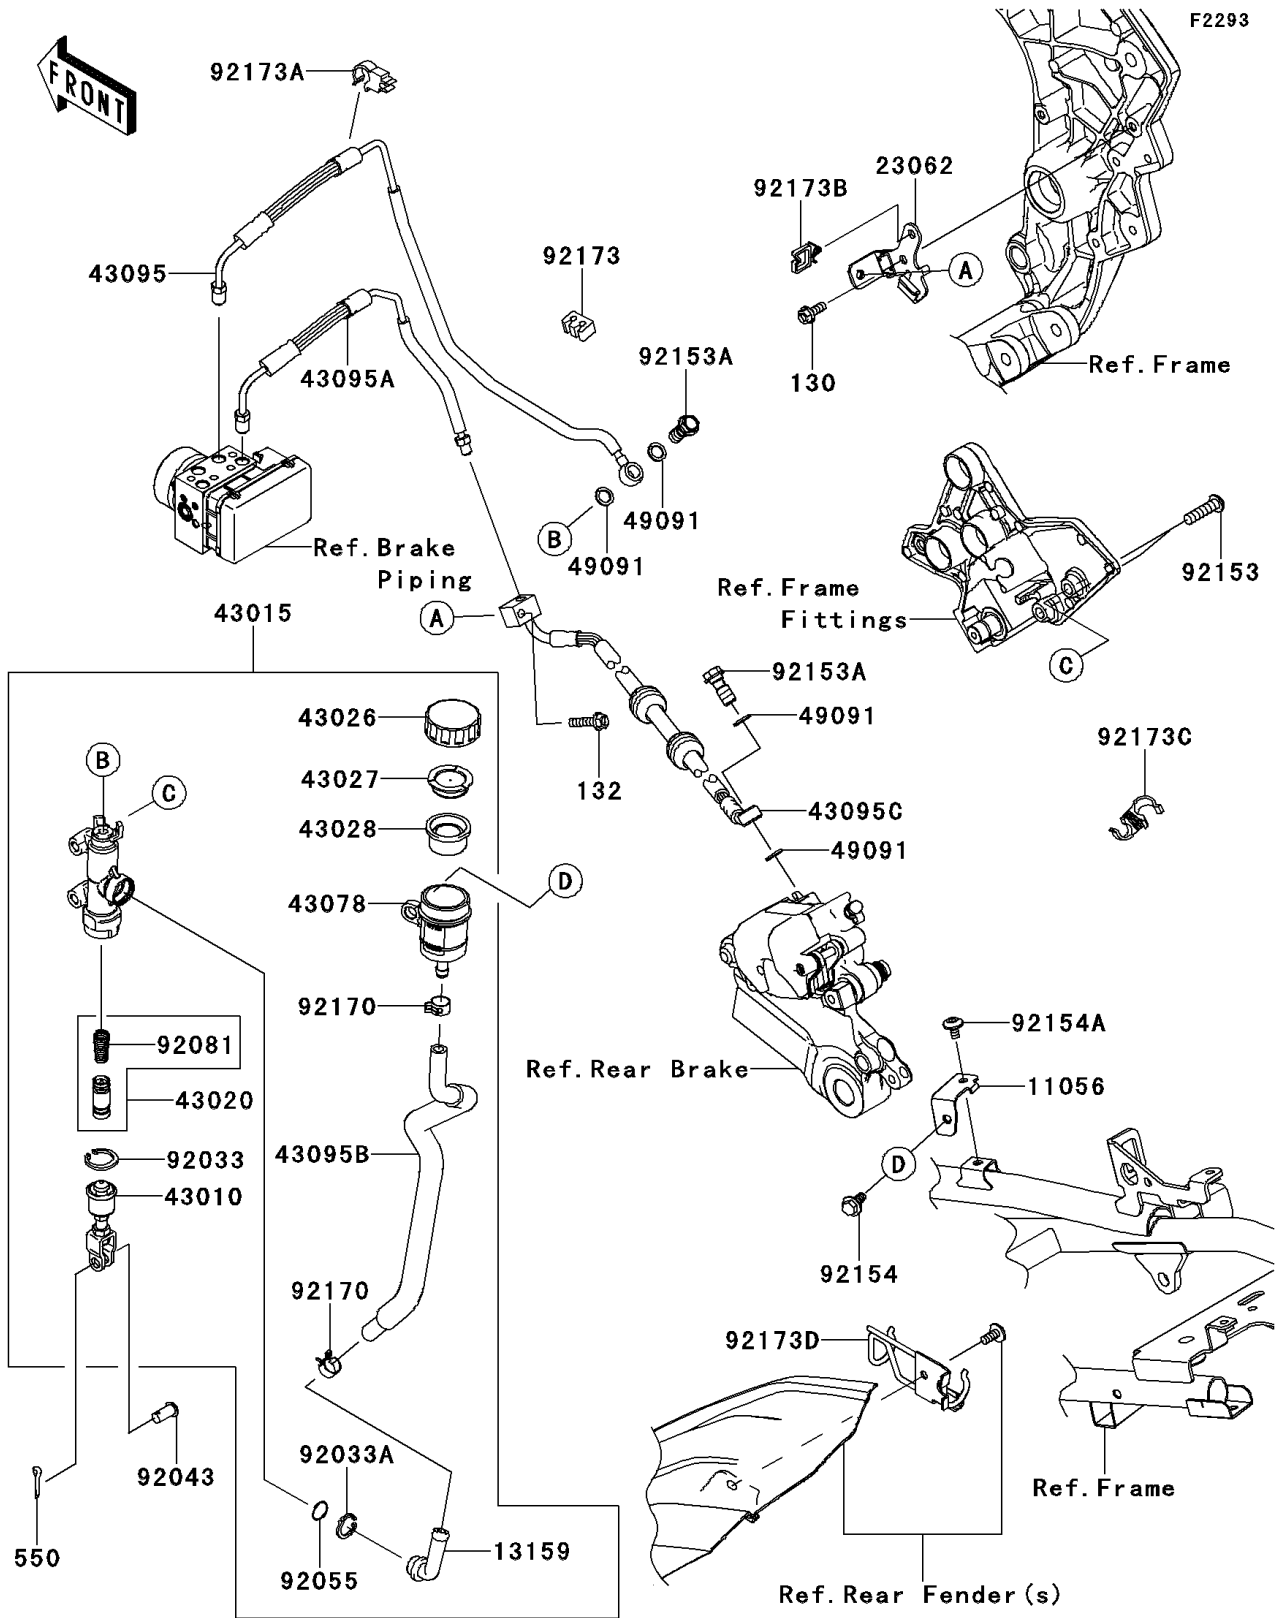

2013 VERSYS® 1000 (European) PARTS DIAGRAM

Rear Master Cylinder

2013 VERSYS® 1000 (European) PARTS LIST

Rear Master Cylinder

ITEM NAME	PART NUMBER	QUANTITY
BOLT-FLANGED,6X16 (Ref # 130)	130BA0616	1
BOLT-FLANGED-SMALL,6X25 (Ref # 132)	132BA0625	1
PIN-COTTER,2.0X15 (Ref # 550)	550AA2015	1
BRACKET,RESERVOIR TANK (Ref # 11056)	11056-1736	1
CONNECTOR (Ref # 13159)	13159-1056	1
BRACKET-COMP (Ref # 23062)	23062-0756	1
ROD-ASSY-BRAKE (Ref # 43010)	43010-1062	1
CYLINDER-ASSY-MASTER,RR (Ref # 43015)	43015-0572	1
PISTON-COMP-BRAKE (Ref # 43020)	43020-1057	1
CAP-BRAKE (Ref # 43026)	43026-0009	1
PLATE-DIAPHRAGM (Ref # 43027)	43027-1053	1
DIAPHRAGM (Ref # 43028)	43028-1065	1
RESERVOIR (Ref # 43078)	43078-0060	1
HOSE-BRAKE,RR M/C-HU (Ref # 43095)	43095-0697	1
HOSE-BRAKE,HU-RR CALIPER (Ref # 43095A)	43095-0698	1
HOSE-BRAKE,RR MASTER CYLINDER (Ref # 43095B)	43095-0700	1
HOSE-BRAKE,RR CALIPER-HU (Ref # 43095C)	43095-0706	1
WASHER-SEAL,10.1X14.5X1.5 (Ref # 49091)	49091-0001	4
RING-SNAP,20.9X24.6X1.2 (Ref # 92033)	92033-0079	1
RING-SNAP,20.5MM (Ref # 92033A)	92033-1186	1
PIN,8X17 (Ref # 92043)	92043-0104	1
RING-O,MASTER CYLINDER (Ref # 92055)	92055-1251	1
SPRING,MASTER CYLINDER (Ref # 92081)	92081-1737	1
BOLT,SOCKET,8X30 (Ref # 92153)	92153-0393	2
BOLT,OIL,L=23 (Ref # 92153A)	92153-0627	2
BOLT,FLANGED,6X16 (Ref # 92154)	92154-0385	1
BOLT,SOCKET,6X10 (Ref # 92154A)	92154-0774	1
CLAMP,HOSE (Ref # 92170)	92170-1091	2
CLAMP (Ref # 92173)	92173-0103	1

2013 VERSYS® 1000 (European) PARTS LIST

Rear Master Cylinder

ITEM NAME	PART NUMBER	QUANTITY
CLAMP (Ref # 92173A)	92173-0170	1
CLAMP (Ref # 92173B)	92173-0736	1
CLAMP (Ref # 92173C)	92173-0858	1
CLAMP (Ref # 92173D)	92173-0882	1