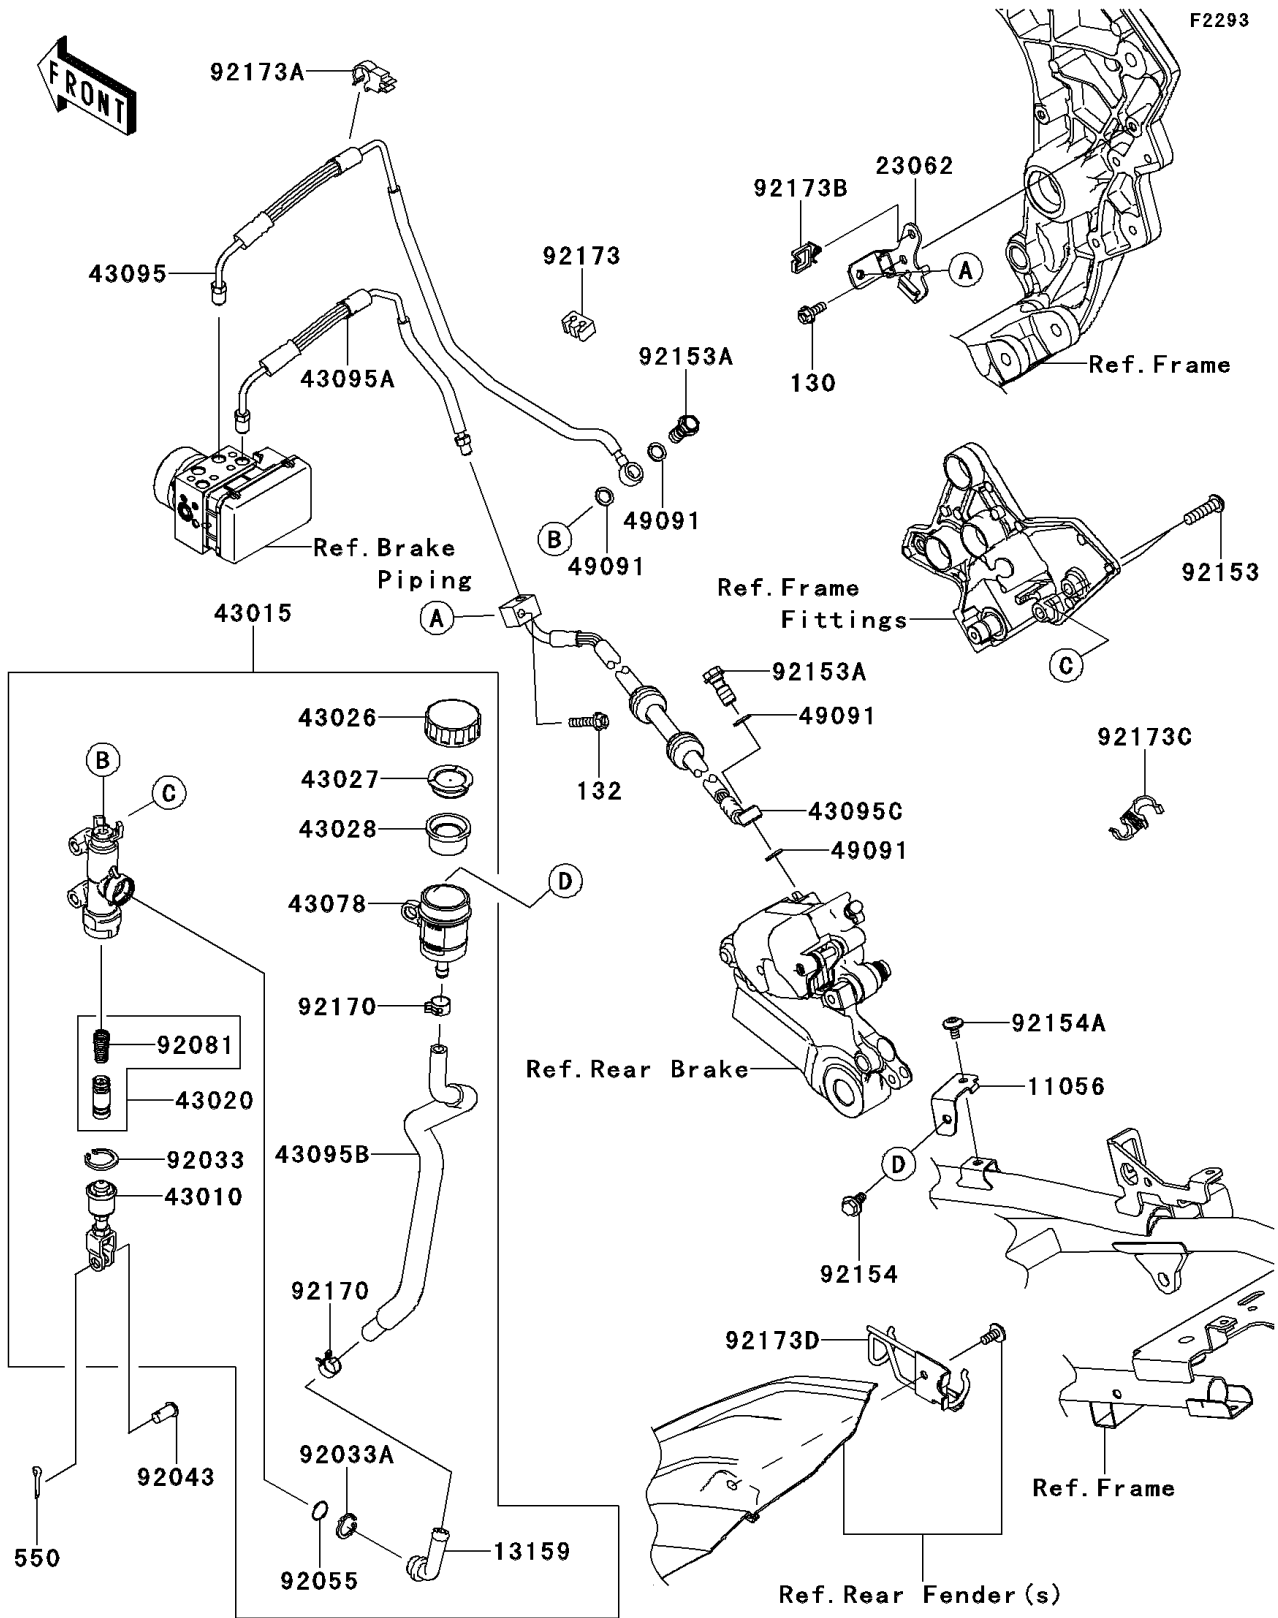

2014 VERSYS® 1000 (European) PARTS DIAGRAM

Rear Master Cylinder

2014 VERSYS® 1000 (European) PARTS LIST

Rear Master Cylinder

ITEM NAME	PART NUMBER	QUANTITY
BOLT-FLANGED,6X16 (Ref # 130)	130BA0616	1
BOLT-FLANGED-SMALL,6X25 (Ref # 132)	132BA0625	1
PIN-COTTER,2.0X15 (Ref # 550)	550AA2015	1
BRACKET,RESERVOIR TANK (Ref # 11056)	11056-1736	1
CONNECTOR (Ref # 13159)	13159-1056	1
BRACKET-COMP (Ref # 23062)	23062-0756	1
ROD-ASSY-BRAKE (Ref # 43010)	43010-1062	1
CYLINDER-ASSY-MASTER,RR (Ref # 43015)	43015-0572	1
PISTON-COMP-BRAKE (Ref # 43020)	43020-1057	1
CAP-BRAKE (Ref # 43026)	43026-0009	1
PLATE-DIAPHRAGM (Ref # 43027)	43027-1053	1
DIAPHRAGM (Ref # 43028)	43028-1065	1
RESERVOIR (Ref # 43078)	43078-0060	1
HOSE-BRAKE,RR M/C-HU (Ref # 43095)	43095-0697	1
HOSE-BRAKE,HU-RR CALIPER (Ref # 43095A)	43095-0698	1
HOSE-BRAKE,RR MASTER CYLINDER (Ref # 43095B)	43095-0700	1
HOSE-BRAKE,RR CALIPER-HU (Ref # 43095C)	43095-0706	1
WASHER-SEAL,10.1X14.5X1.5 (Ref # 49091)	49091-0001	4
RING-SNAP,20.9X24.6X1.2 (Ref # 92033)	92033-0079	1
RING-SNAP,20.5MM (Ref # 92033A)	92033-1186	1
PIN,8X17 (Ref # 92043)	92043-0104	1
RING-O,MASTER CYLINDER (Ref # 92055)	92055-1251	1
SPRING,MASTER CYLINDER (Ref # 92081)	92081-1737	1
BOLT,SOCKET,8X30 (Ref # 92153)	92153-0393	2
BOLT,OIL,L=23 (Ref # 92153A)	92153-0627	2
BOLT,FLANGED,6X16 (Ref # 92154)	92154-0385	1
BOLT,SOCKET,6X10 (Ref # 92154A)	92154-0774	1
CLAMP,HOSE (Ref # 92170)	92170-1091	2
CLAMP (Ref # 92173)	92173-0103	1

2014 VERSYS® 1000 (European) PARTS LIST

Rear Master Cylinder

ITEM NAME	PART NUMBER	QUANTITY
CLAMP (Ref # 92173A)	92173-0170	1
CLAMP (Ref # 92173B)	92173-0736	1
CLAMP (Ref # 92173C)	92173-0858	1
CLAMP (Ref # 92173D)	92173-0882	1