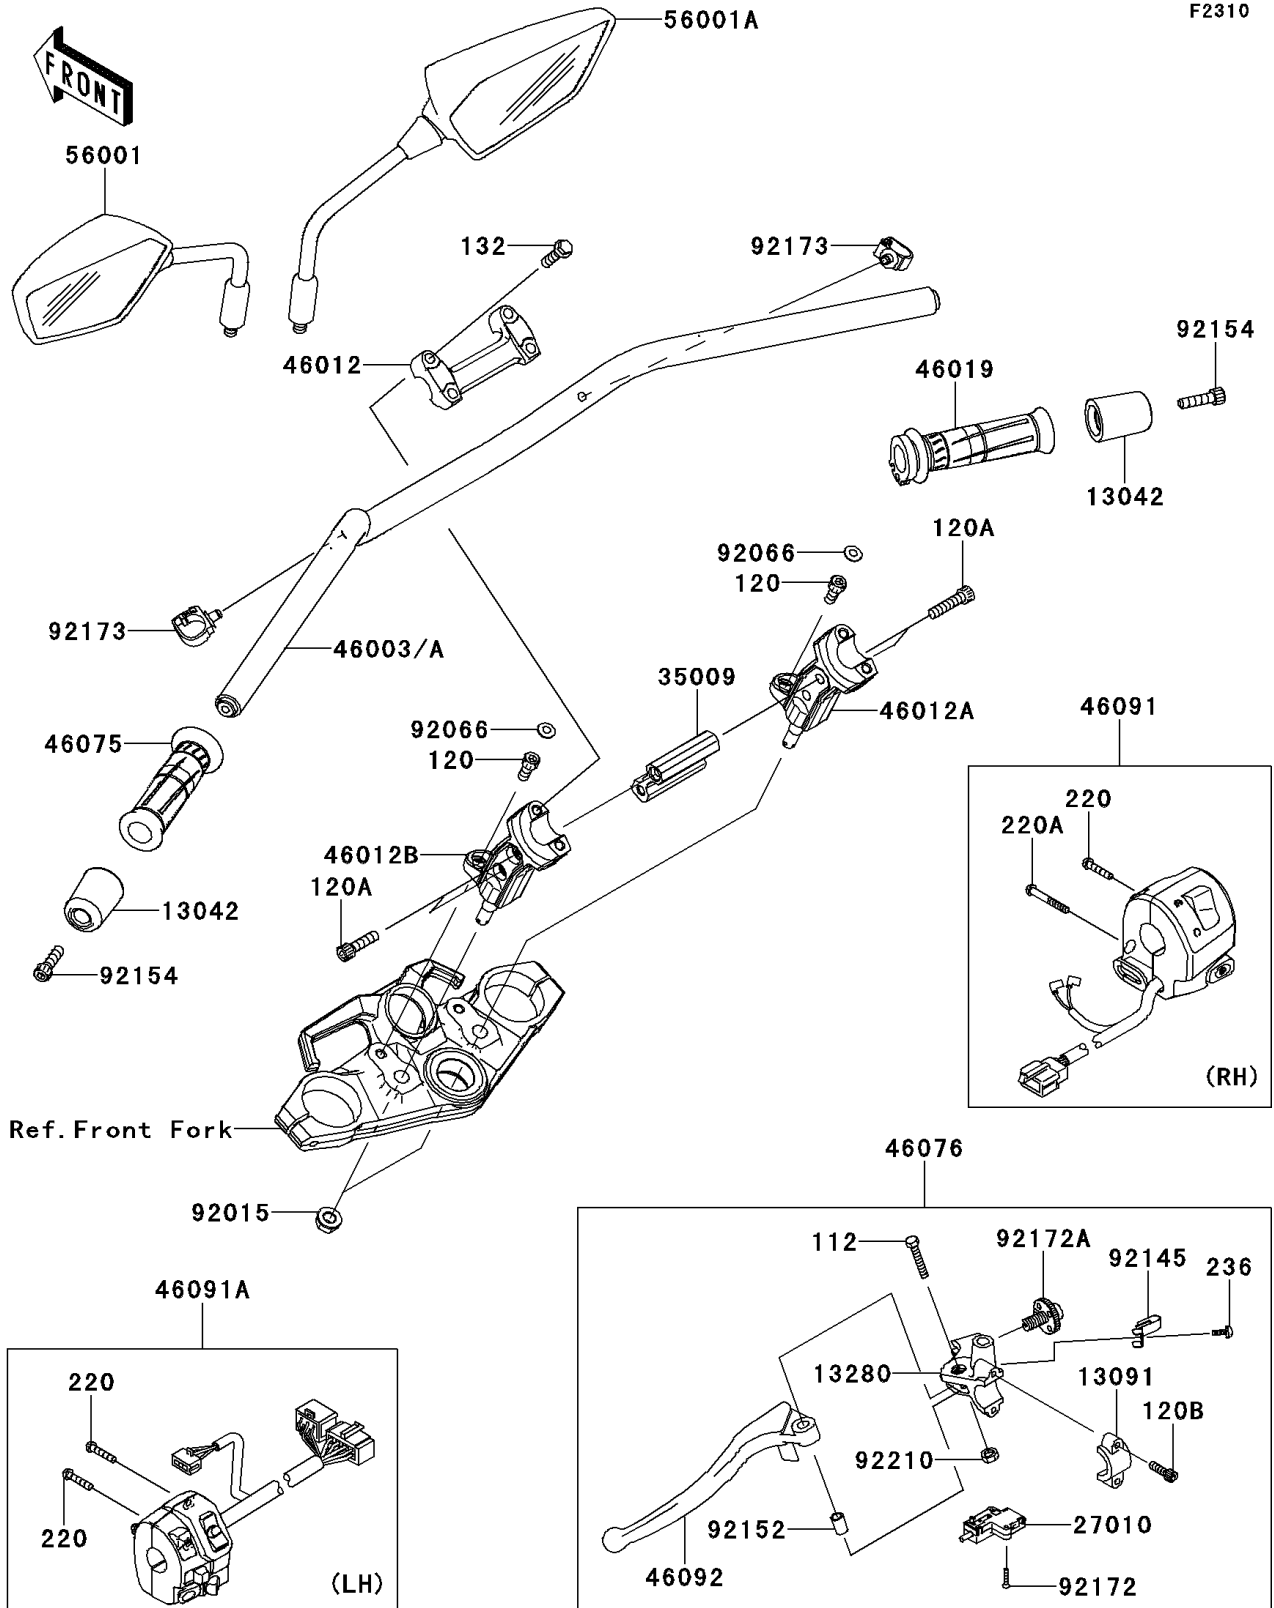

2013 VERSYS® 1000 (European) PARTS DIAGRAM

Handlebar

2013 VERSYS® 1000 (European) PARTS LIST

Handlebar

ITEM NAME	PART NUMBER	QUANTITY
BOLT-UPSET,6X30 (Ref # 112)	112BB0630	1
BOLT-SOCKET,8X18 (Ref # 120)	120CA0818	2
BOLT-SOCKET,8X30 (Ref # 120A)	120CA0830	4
BOLT-SOCKET,6X20 (Ref # 120B)	120CB0620	2
BOLT-FLANGED-SMALL,8X30 (Ref # 132)	132BA0830	4
SCREW-PAN-CROS,5X25 (Ref # 220)	220AB0525	3
SCREW-PAN-CROS,5X40 (Ref # 220A)	220AB0540	1
SCREW-PAN-WSP-CROS,4X10 (Ref # 236)	236AB0410	1
WEIGHT,HANDLE (Ref # 13042)	13042-5007	2
HOLDER,CLUTCH LEVER (Ref # 13091)	13091-1624	1
HOLDER,CLUTCH LEVER (Ref # 13280)	13280-0017	1
SWITCH,CLUTCH,BLACK (Ref # 27010)	27010-1094	1
BRACE,HANDLE,F.S.BLACK (Ref # 35009)	35009-0074-18R	1
HANDLE,F.S.BLACK (Ref # 46003A)	46003-0591-18R	1
HOLDER-HANDLE,TOP,F.S.BLACK (Ref # 46012)	46012-0308-18R	1
HOLDER-HANDLE,RH,F.BLACK (Ref # 46012A)	46012-0310-18R	1
HOLDER-HANDLE,LH,F.BLACK (Ref # 46012B)	46012-0319-18R	1
GRIP-ASSY,THROTTLE (Ref # 46019)	46019-0020	1
GRIP,LH (Ref # 46075)	46075-0068	1
LEVER-ASSY-GRIP,CLUTCH (Ref # 46076)	46076-0005	1
HOUSING-ASSY-CONTROL,RH (Ref # 46091)	46091-0252	1
HOUSING-ASSY-CONTROL,LH (Ref # 46091A)	46091-0253	1
LEVER-GRIP,CLUTCH (Ref # 46092)	46092-0003	1
MIRROR-ASSY,LH (Ref # 56001)	56001-0241	1
MIRROR-ASSY,RH (Ref # 56001A)	56001-0242	1
NUT,LOCK,FLANGED,10MM (Ref # 92015)	92015-1717	2
PLUG (Ref # 92066)	92066-1216	2
SPRING (Ref # 92145)	92145-1286	1
COLLAR (Ref # 92152)	92152-0103	1

2013 VERSYS® 1000 (European) PARTS LIST

Handlebar

ITEM NAME	PART NUMBER	QUANTITY
BOLT,SOCKET,8X30 (Ref # 92154)	92154-0502	2
SCREW,3X16 (Ref # 92172)	92172-0183	2
SCREW,ADJUST NUT (Ref # 92172A)	92172-1060	1
CLAMP (Ref # 92173)	92173-0861	2
NUT,LOCK,6MM (Ref # 92210)	92210-0006	1