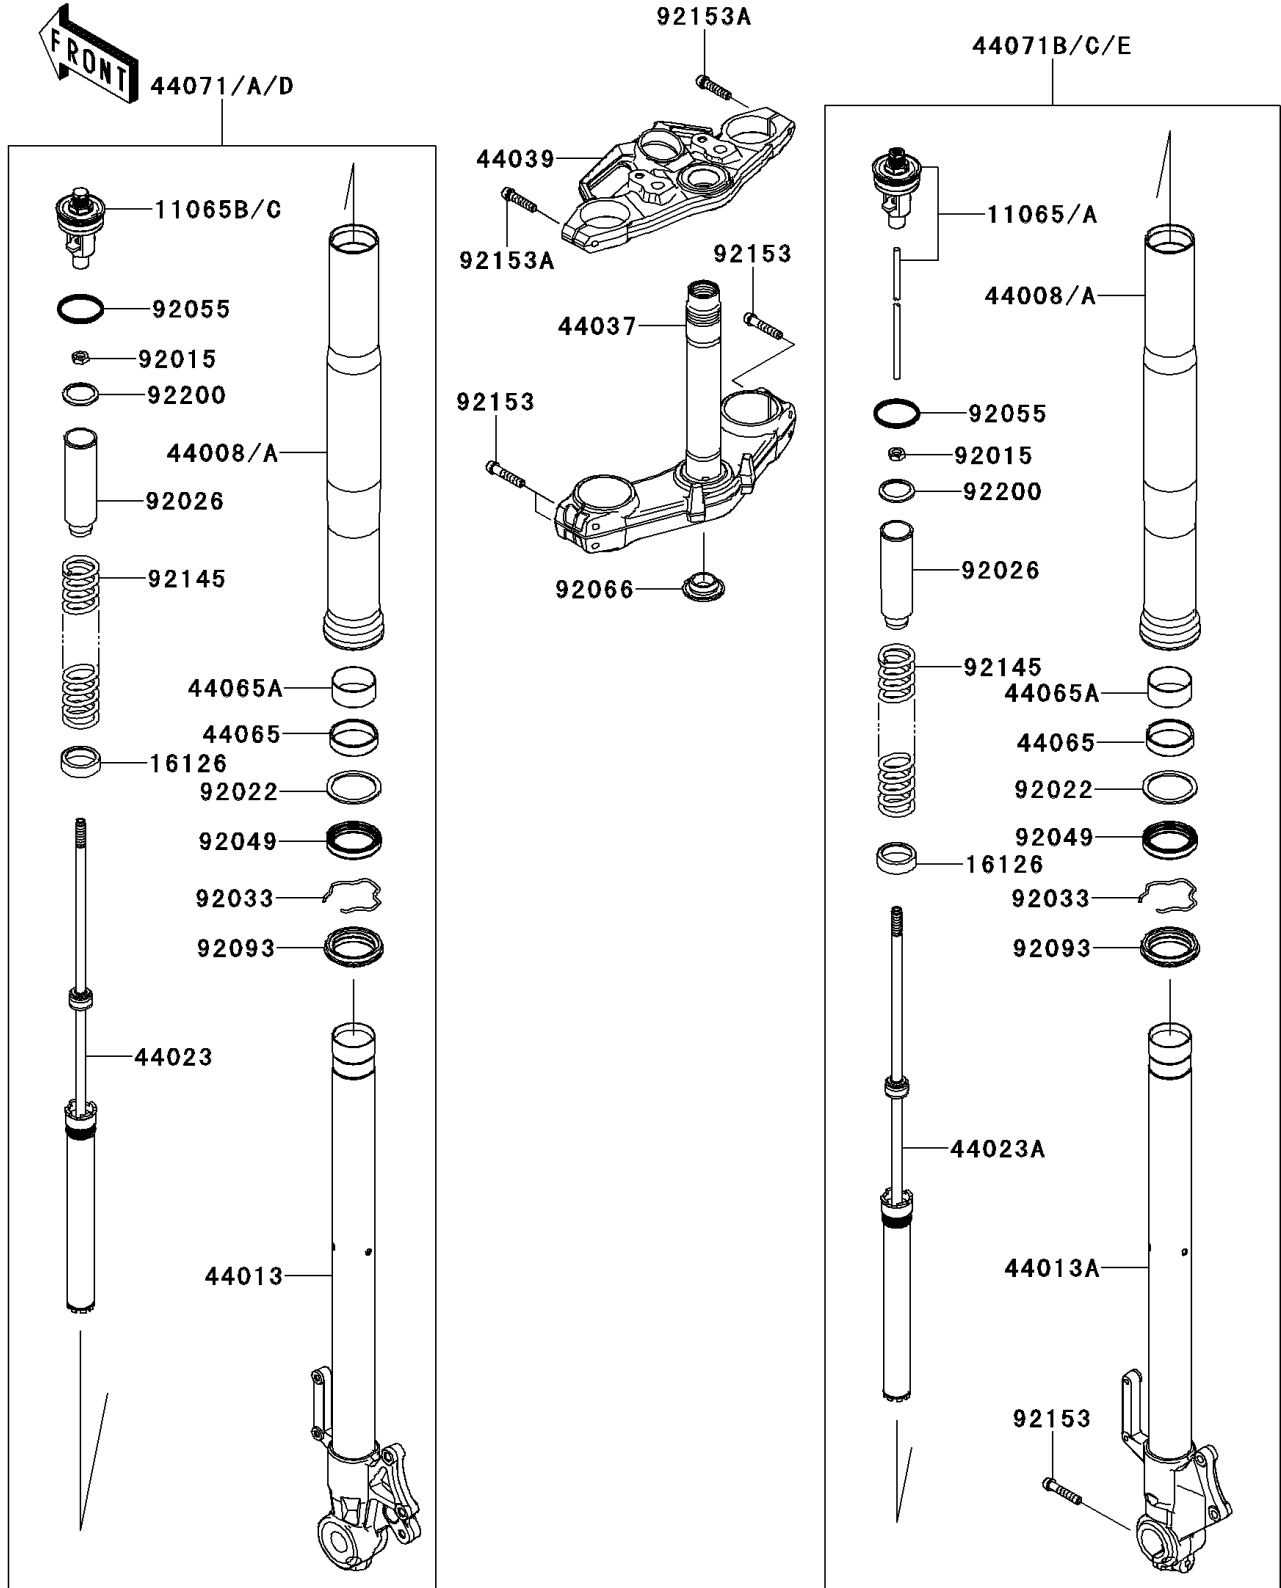

2014 VERSYS® 1000 (European) PARTS DIAGRAM

Front Fork

F2340

2014 VERSYS® 1000 (European) PARTS LIST

Front Fork

| ITEM NAME | PART NUMBER | QUANTITY |
|--|----------------|----------|
| CAP,K.GOLD (Ref # 11065A) | 11065-0745-828 | 1 |
| CAP,K.GOLD (Ref # 11065C) | 11065-0759-828 | 1 |
| VALVE (Ref # 16126) | 16126-0708 | 2 |
| PIPE-FORK OUTER,K.GOLD (Ref # 44008A) | 44008-0057-828 | 2 |
| PIPE-FORK INNER,LH,F.M.GRAY (Ref # 44013) | 44013-0191-26M | 1 |
| PIPE-FORK INNER,RH,F.M.GRAY (Ref # 44013A) | 44013-0192-26M | 1 |
| CYLINDER-SET-FORK (Ref # 44023) | 44023-0103 | 1 |
| CYLINDER-SET-FORK (Ref # 44023A) | 44023-0104 | 1 |
| HOLDER-FORK UNDER,F.S.BLACK (Ref # 44037) | 44037-0132-18R | 1 |
| HOLDER-FORK UPPER,F.S.BLACK (Ref # 44039) | 44039-0117-18R | 1 |
| BUSHING-FRONT FORK,SLIDE (Ref # 44065) | 44065-0056 | 2 |
| BUSHING-FRONT FORK,INNER PIPE (Ref # 44065A) | 44065-1142 | 2 |
| DAMPER-ASSY,FORK,LH,A.BLACK (Ref # 44071D) | 44071-0869-39Y | 1 |
| DAMPER-ASSY,FORK,RH,A.BLACK (Ref # 44071E) | 44071-0870-39Y | 1 |
| NUT (Ref # 92015) | 92015-1795 | 2 |
| WASHER (Ref # 92022) | 92022-1299 | 2 |
| SPACER,FORK (Ref # 92026) | 92026-0045 | 2 |
| RING-SNAP (Ref # 92033) | 92033-1077 | 2 |
| SEAL-OIL,FORK OUTER TUBE (Ref # 92049) | 92049-1522 | 2 |
| RING-O (Ref # 92055) | 92055-0145 | 2 |
| PLUG (Ref # 92066) | 92066-0032 | 1 |
| SEAL,FORK OUTER TUBE (Ref # 92093) | 92093-1480 | 2 |
| SPRING (Ref # 92145) | 92145-0891 | 2 |
| BOLT,SOCKET,8X40 (Ref # 92153) | 92153-0506 | 5 |
| BOLT,SOCKET,8X35 (Ref # 92153A) | 92153-0907 | 2 |
| WASHER (Ref # 92200) | 92200-0085 | 2 |