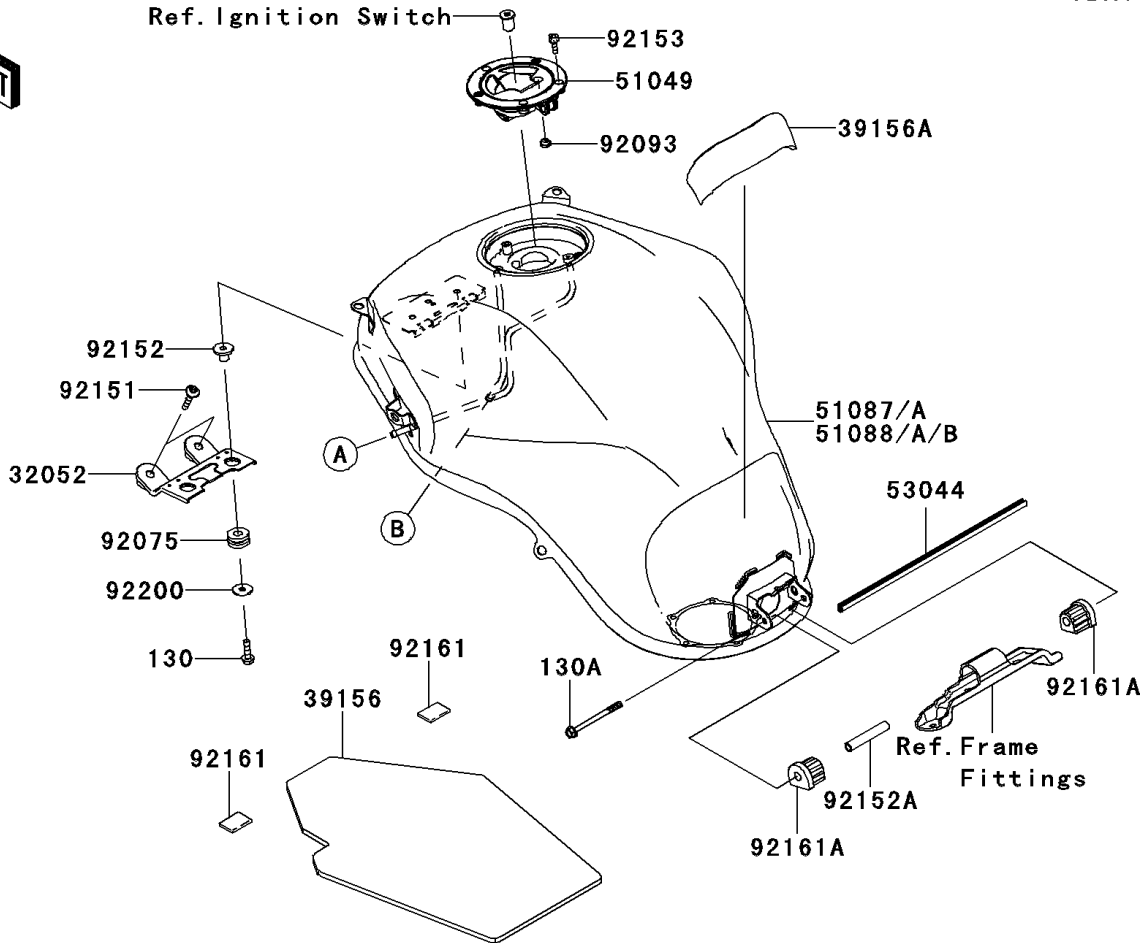

2013 VERSYS® 1000 (European) PARTS DIAGRAM

Fuel Tank

F2410

WD

('12)	(51087)	White
	(51087A)	Gray
('13)	(51088)	Ebony
	(51088A)	Gray
('14)	(51088B)	Black

2013 VERSYS® 1000 (European) PARTS LIST

Fuel Tank

ITEM NAME	PART NUMBER	QUANTITY
BOLT-FLANGED,6X22 (Ref # 130)	130BA0622	2
BOLT-FLANGED,6X70 (Ref # 130A)	130BB0670	1
TUBE-RUBBER,6X200 (Ref # 702)	702A06200	1
TUBE-RUBBER,6X9X450 (Ref # 702A)	702A06450	1
BREATHER,TANK (Ref # 14069)	14069-0008	1
BRACKET-TANK,F.S.BLACK (Ref # 32052)	32052-0146-18R	1
PAD,FUEL TANK (Ref # 39156)	39156-0658	1
PAD,FUEL TANK,RR (Ref # 39156A)	39156-0982	1
CAP-TANK,FUEL (Ref # 51049)	51049-0039	1
TANK-COMP-FUEL,EBONY (Ref # 51088)	51088-5032-H8	1
TANK-COMP-FUEL,M.M.GRAY (Ref # 51088A)	51088-5033-25X	1
TRIM (Ref # 53044)	53044-1296	1
CLAMP,TUBE (Ref # 92037)	92037-010	4
DAMPER (Ref # 92075)	92075-1690	2
SEAL,FUEL TANK CAP (Ref # 92093)	92093-1030	1
BOLT,SOCKET,6X30 (Ref # 92151)	92151-1605	2
COLLAR (Ref # 92152)	92152-0091	2
COLLAR,6.8X10X60 (Ref # 92152A)	92152-1182	1
BOLT,SOCKET,5X16 (Ref # 92153)	92153-1616	3
DAMPER,20X30X3 (Ref # 92161)	92161-0958	2
DAMPER,FUEL TANK,RR (Ref # 92161A)	92161-1330	2
CLAMP (Ref # 92173)	92173-0736	1
TUBE,6X9X926(30) (Ref # 92192)	92192-1024	1
WASHER,6.5X22X1.6 (Ref # 92200)	92200-1087	2