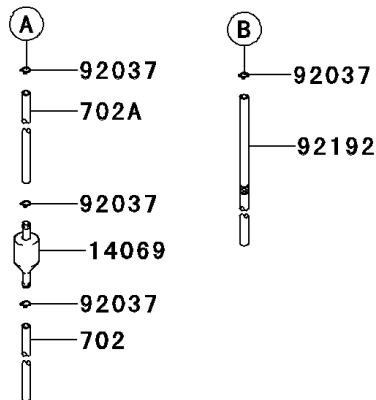

2013 VERSYS® 1000 (European) PARTS DIAGRAM

Fuel Tank

F2410

WD

('12)	(51087)	White
	(51087A)	Gray
('13)	(51088)	Ebony
	(51088A)	Gray
('14)	(51088B)	Black

2013 VERSYS® 1000 (European) PARTS LIST

Fuel Tank

ITEM NAME	PART NUMBER	QUANTITY
BOLT-FLANGED,6X22 (Ref # 130)	130BA0622	2
BOLT-FLANGED,6X70 (Ref # 130A)	130BB0670	1
TUBE-RUBBER,6X200 (Ref # 702)	702A06200	1
TUBE-RUBBER,6X9X450 (Ref # 702A)	702A06450	1
BREATHER,TANK (Ref # 14069)	14069-0008	1
BRACKET-TANK,F.S.BLACK (Ref # 32052)	32052-0146-18R	1
PAD,FUEL TANK (Ref # 39156)	39156-0658	1
PAD,FUEL TANK,RR (Ref # 39156A)	39156-0982	1
CAP-TANK,FUEL (Ref # 51049)	51049-0039	1
TANK-COMP-FUEL,EBONY (Ref # 51088)	51088-5032-H8	1
TANK-COMP-FUEL,M.M.GRAY (Ref # 51088A)	51088-5033-25X	1
TRIM (Ref # 53044)	53044-1296	1
CLAMP,TUBE (Ref # 92037)	92037-010	4
DAMPER (Ref # 92075)	92075-1690	2
SEAL,FUEL TANK CAP (Ref # 92093)	92093-1030	1
BOLT,SOCKET,6X30 (Ref # 92151)	92151-1605	2
COLLAR (Ref # 92152)	92152-0091	2
COLLAR,6.8X10X60 (Ref # 92152A)	92152-1182	1
BOLT,SOCKET,5X16 (Ref # 92153)	92153-1616	3
DAMPER,20X30X3 (Ref # 92161)	92161-0958	2
DAMPER,FUEL TANK,RR (Ref # 92161A)	92161-1330	2
CLAMP (Ref # 92173)	92173-0736	1
TUBE,6X9X926(30) (Ref # 92192)	92192-1024	1
WASHER,6.5X22X1.6 (Ref # 92200)	92200-1087	2