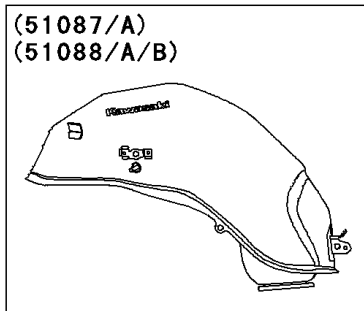

2013 VERSYS® 1000 (European) PARTS DIAGRAM

Fuel Tank

F2410

WD

('12)	(51087)	White
	(51087A)	Gray
('13)	(51088)	Ebony
	(51088A)	Gray
('14)	(51088B)	Black

2013 VERSYS® 1000 (European) PARTS LIST

Fuel Tank

ITEM NAME	PART NUMBER	QUANTITY
BOLT-FLANGED,6X22 (Ref # 130)	130BA0622	2
BOLT-FLANGED,6X70 (Ref # 130A)	130BB0670	1
TUBE-RUBBER,6X200 (Ref # 702)	702A06200	1
TUBE-RUBBER,6X9X450 (Ref # 702A)	702A06450	1
BREATHER,TANK (Ref # 14069)	14069-0008	1
BRACKET-TANK,F.S.BLACK (Ref # 32052)	32052-0146-18R	1
PAD,FUEL TANK (Ref # 39156)	39156-0658	1
PAD,FUEL TANK,RR (Ref # 39156A)	39156-0982	1
CAP-TANK,FUEL (Ref # 51049)	51049-0039	1
TANK-COMP-FUEL,EBONY (Ref # 51088)	51088-5032-H8	1
TANK-COMP-FUEL,M.M.GRAY (Ref # 51088A)	51088-5033-25X	1
TRIM (Ref # 53044)	53044-1296	1
CLAMP,TUBE (Ref # 92037)	92037-010	4
DAMPER (Ref # 92075)	92075-1690	2
SEAL,FUEL TANK CAP (Ref # 92093)	92093-1030	1
BOLT,SOCKET,6X30 (Ref # 92151)	92151-1605	2
COLLAR (Ref # 92152)	92152-0091	2
COLLAR,6.8X10X60 (Ref # 92152A)	92152-1182	1
BOLT,SOCKET,5X16 (Ref # 92153)	92153-1616	3
DAMPER,20X30X3 (Ref # 92161)	92161-0958	2
DAMPER,FUEL TANK,RR (Ref # 92161A)	92161-1330	2
CLAMP (Ref # 92173)	92173-0736	1
TUBE,6X9X926(30) (Ref # 92192)	92192-1024	1
WASHER,6.5X22X1.6 (Ref # 92200)	92200-1087	2