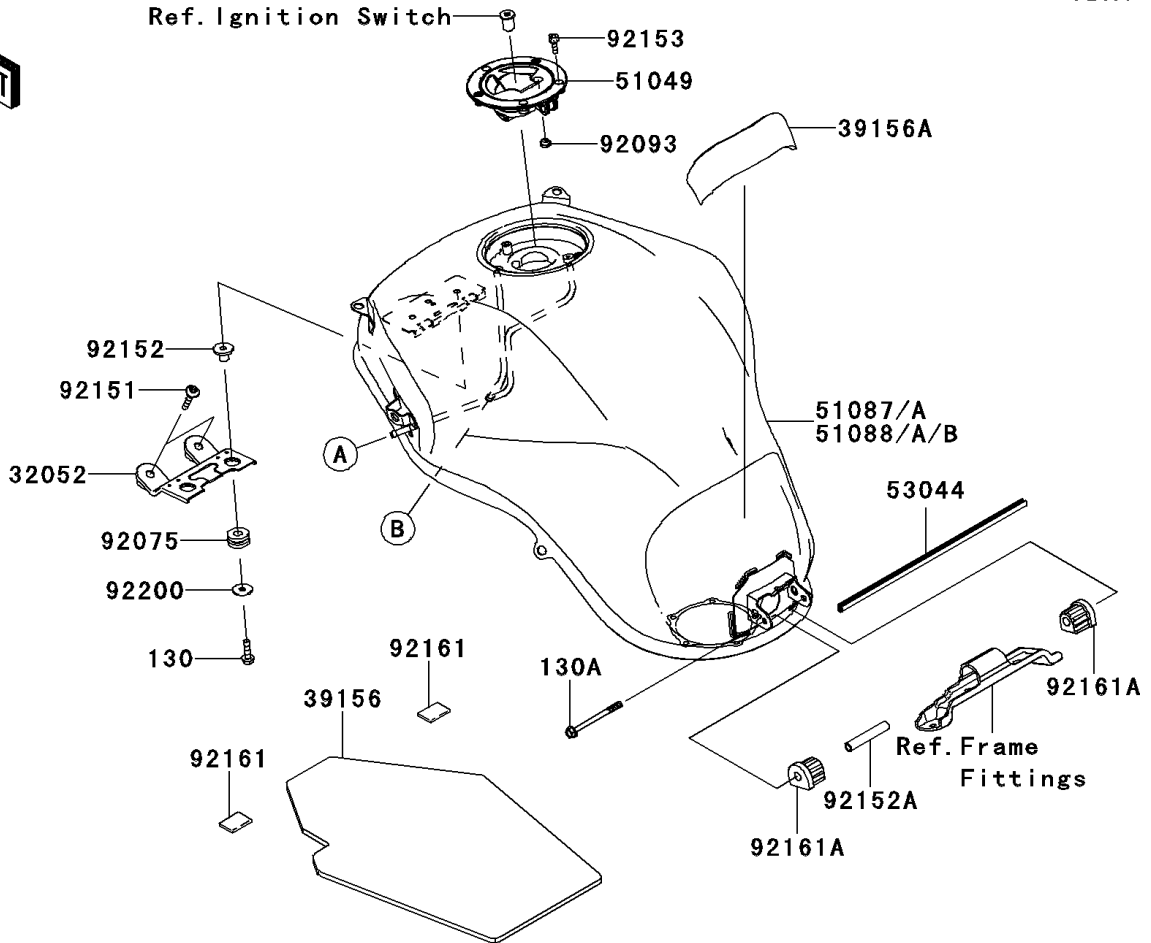

2013 VERSYS® 1000 (European) PARTS DIAGRAM

Fuel Tank

F2410

WD

('12)	(51087)	White
	(51087A)	Gray
('13)	(51088)	Ebony
	(51088A)	Gray
('14)	(51088B)	Black

2013 VERSYS® 1000 (European) PARTS LIST

Fuel Tank

ITEM NAME	PART NUMBER	QUANTITY
BOLT-FLANGED,6X22 (Ref # 130)	130BA0622	2
BOLT-FLANGED,6X70 (Ref # 130A)	130BB0670	1
TUBE-RUBBER,6X200 (Ref # 702)	702A06200	1
TUBE-RUBBER,6X9X450 (Ref # 702A)	702A06450	1
BREATHER,TANK (Ref # 14069)	14069-0008	1
BRACKET-TANK,F.S.BLACK (Ref # 32052)	32052-0146-18R	1
PAD,FUEL TANK (Ref # 39156)	39156-0658	1
PAD,FUEL TANK,RR (Ref # 39156A)	39156-0982	1
CAP-TANK,FUEL (Ref # 51049)	51049-0039	1
TANK-COMP-FUEL,EBONY (Ref # 51088)	51088-5032-H8	1
TANK-COMP-FUEL,M.M.GRAY (Ref # 51088A)	51088-5033-25X	1
TRIM (Ref # 53044)	53044-1296	1
CLAMP,TUBE (Ref # 92037)	92037-010	4
DAMPER (Ref # 92075)	92075-1690	2
SEAL,FUEL TANK CAP (Ref # 92093)	92093-1030	1
BOLT,SOCKET,6X30 (Ref # 92151)	92151-1605	2
COLLAR (Ref # 92152)	92152-0091	2
COLLAR,6.8X10X60 (Ref # 92152A)	92152-1182	1
BOLT,SOCKET,5X16 (Ref # 92153)	92153-1616	3
DAMPER,20X30X3 (Ref # 92161)	92161-0958	2
DAMPER,FUEL TANK,RR (Ref # 92161A)	92161-1330	2
CLAMP (Ref # 92173)	92173-0736	1
TUBE,6X9X926(30) (Ref # 92192)	92192-1024	1
WASHER,6.5X22X1.6 (Ref # 92200)	92200-1087	2