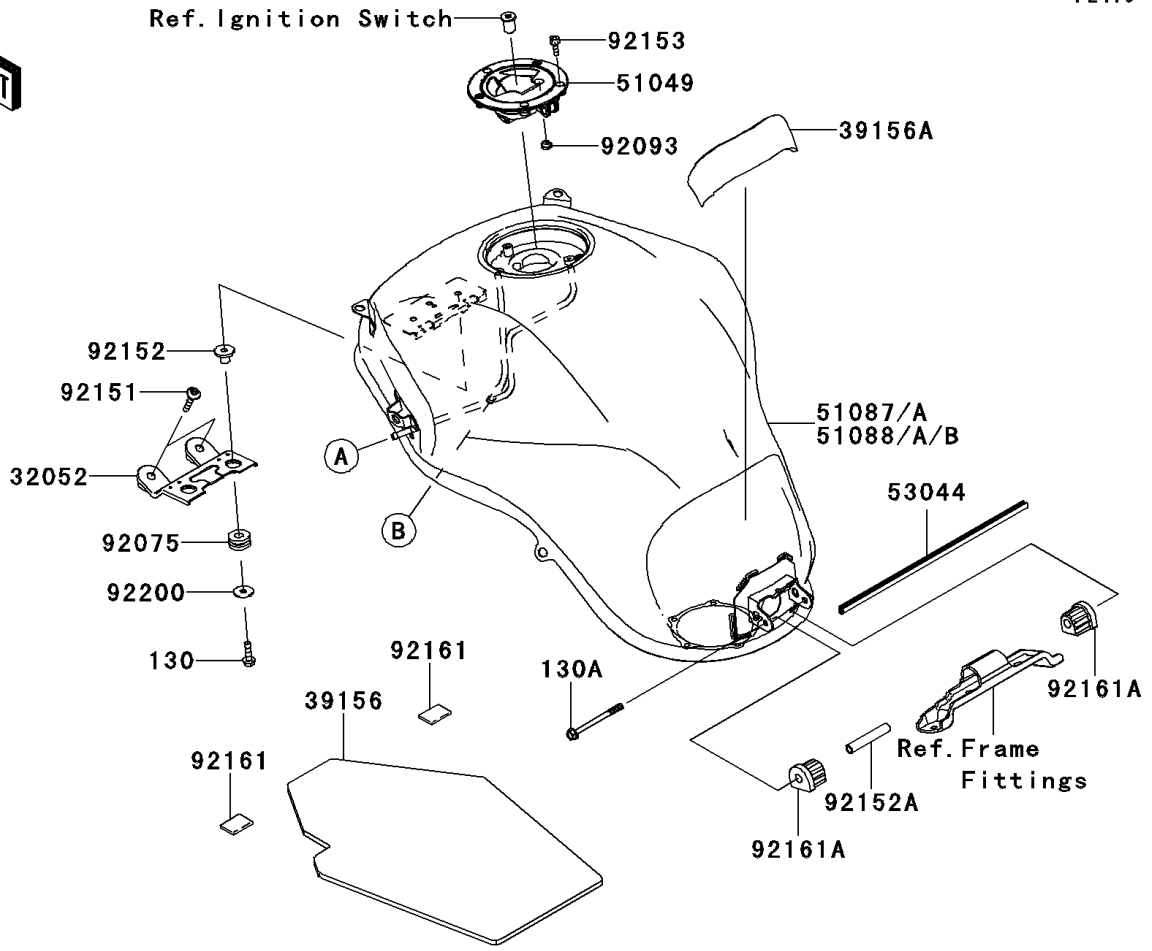

2014 VERSYS® 1000 (European) PARTS DIAGRAM

Fuel Tank

F2410

WD

('12)	(51087)	White
	(51087A)	Gray
('13)	(51088)	Ebony
	(51088A)	Gray
('14)	(51088B)	Black

2014 VERSYS® 1000 (European) PARTS LIST

Fuel Tank

ITEM NAME	PART NUMBER	QUANTITY
BOLT-FLANGED,6X22 (Ref # 130)	130BA0622	2
BOLT-FLANGED,6X70 (Ref # 130A)	130BB0670	1
TUBE-RUBBER,6X200 (Ref # 702)	702A06200	1
TUBE-RUBBER,6X9X450 (Ref # 702A)	702A06450	1
BREATHER,TANK (Ref # 14069)	14069-0008	1
BRACKET-TANK,F.S.BLACK (Ref # 32052)	32052-0146-18R	1
PAD,FUEL TANK (Ref # 39156)	39156-0658	1
PAD,FUEL TANK,RR (Ref # 39156A)	39156-0982	1
CAP-TANK,FUEL (Ref # 51049)	51049-0039	1
TANK-COMP-FUEL,M.S.BLACK (Ref # 51088B)	51088-5190-660	1
TRIM (Ref # 53044)	53044-1296	1
CLAMP,TUBE (Ref # 92037)	92037-010	4
DAMPER (Ref # 92075)	92075-1690	2
SEAL,FUEL TANK CAP (Ref # 92093)	92093-1030	1
BOLT,SOCKET,6X30 (Ref # 92151)	92151-1605	2
COLLAR (Ref # 92152)	92152-0091	2
COLLAR,6.8X10X60 (Ref # 92152A)	92152-1182	1
BOLT,SOCKET,5X16 (Ref # 92153)	92153-1616	3
DAMPER,20X30X3 (Ref # 92161)	92161-0958	2
DAMPER,FUEL TANK,RR (Ref # 92161A)	92161-1330	2
CLAMP (Ref # 92173)	92173-0736	1
TUBE,6X9X926(30) (Ref # 92192)	92192-1024	1
WASHER,6.5X22X1.6 (Ref # 92200)	92200-1087	2