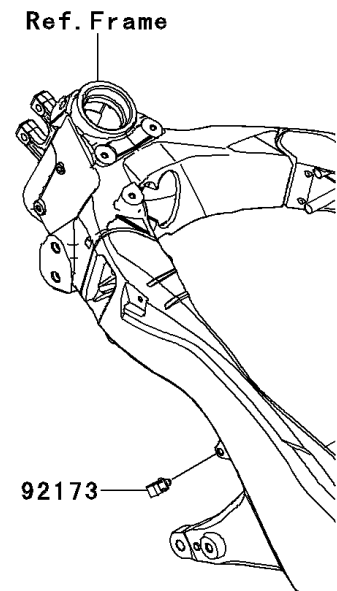

2014 VERSYS® 1000 (European) PARTS DIAGRAM

Fuel Tank

F2410

WD

('12)	(51087)	White
	(51087A)	Gray
('13)	(51088)	Ebony
	(51088A)	Gray
('14)	(51088B)	Black

2014 VERSYS® 1000 (European) PARTS LIST

Fuel Tank

ITEM NAME	PART NUMBER	QUANTITY
BOLT-FLANGED,6X22 (Ref # 130)	130BA0622	2
BOLT-FLANGED,6X70 (Ref # 130A)	130BB0670	1
TUBE-RUBBER,6X200 (Ref # 702)	702A06200	1
TUBE-RUBBER,6X9X450 (Ref # 702A)	702A06450	1
BREATHER,TANK (Ref # 14069)	14069-0008	1
BRACKET-TANK,F.S.BLACK (Ref # 32052)	32052-0146-18R	1
PAD,FUEL TANK (Ref # 39156)	39156-0658	1
PAD,FUEL TANK,RR (Ref # 39156A)	39156-0982	1
CAP-TANK,FUEL (Ref # 51049)	51049-0039	1
TANK-COMP-FUEL,M.S.BLACK (Ref # 51088B)	51088-5190-660	1
TRIM (Ref # 53044)	53044-1296	1
CLAMP,TUBE (Ref # 92037)	92037-010	4
DAMPER (Ref # 92075)	92075-1690	2
SEAL,FUEL TANK CAP (Ref # 92093)	92093-1030	1
BOLT,SOCKET,6X30 (Ref # 92151)	92151-1605	2
COLLAR (Ref # 92152)	92152-0091	2
COLLAR,6.8X10X60 (Ref # 92152A)	92152-1182	1
BOLT,SOCKET,5X16 (Ref # 92153)	92153-1616	3
DAMPER,20X30X3 (Ref # 92161)	92161-0958	2
DAMPER,FUEL TANK,RR (Ref # 92161A)	92161-1330	2
CLAMP (Ref # 92173)	92173-0736	1
TUBE,6X9X926(30) (Ref # 92192)	92192-1024	1
WASHER,6.5X22X1.6 (Ref # 92200)	92200-1087	2