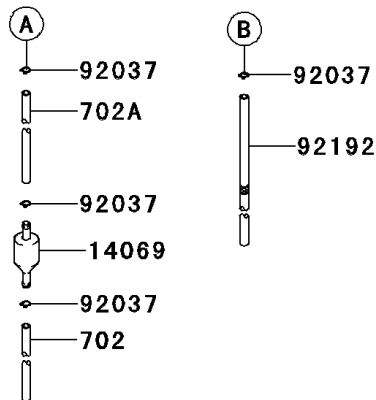

2014 VERSYS® 1000 (European) PARTS DIAGRAM

Fuel Tank

F2410

WD

('12)	(51087)	White
	(51087A)	Gray
('13)	(51088)	Ebony
	(51088A)	Gray
('14)	(51088B)	Black

2014 VERSYS® 1000 (European) PARTS LIST

Fuel Tank

ITEM NAME	PART NUMBER	QUANTITY
BOLT-FLANGED,6X22 (Ref # 130)	130BA0622	2
BOLT-FLANGED,6X70 (Ref # 130A)	130BB0670	1
TUBE-RUBBER,6X200 (Ref # 702)	702A06200	1
TUBE-RUBBER,6X9X450 (Ref # 702A)	702A06450	1
BREATHER,TANK (Ref # 14069)	14069-0008	1
BRACKET-TANK,F.S.BLACK (Ref # 32052)	32052-0146-18R	1
PAD,FUEL TANK (Ref # 39156)	39156-0658	1
PAD,FUEL TANK,RR (Ref # 39156A)	39156-0982	1
CAP-TANK,FUEL (Ref # 51049)	51049-0039	1
TANK-COMP-FUEL,M.S.BLACK (Ref # 51088B)	51088-5190-660	1
TRIM (Ref # 53044)	53044-1296	1
CLAMP,TUBE (Ref # 92037)	92037-010	4
DAMPER (Ref # 92075)	92075-1690	2
SEAL,FUEL TANK CAP (Ref # 92093)	92093-1030	1
BOLT,SOCKET,6X30 (Ref # 92151)	92151-1605	2
COLLAR (Ref # 92152)	92152-0091	2
COLLAR,6.8X10X60 (Ref # 92152A)	92152-1182	1
BOLT,SOCKET,5X16 (Ref # 92153)	92153-1616	3
DAMPER,20X30X3 (Ref # 92161)	92161-0958	2
DAMPER,FUEL TANK,RR (Ref # 92161A)	92161-1330	2
CLAMP (Ref # 92173)	92173-0736	1
TUBE,6X9X926(30) (Ref # 92192)	92192-1024	1
WASHER,6.5X22X1.6 (Ref # 92200)	92200-1087	2