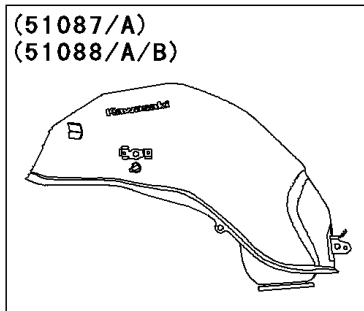

2014 VERSYS® 1000 (European) PARTS DIAGRAM

Fuel Tank

F2410

WD

('12)	(51087)	White
	(51087A)	Gray
('13)	(51088)	Ebony
	(51088A)	Gray
('14)	(51088B)	Black

2014 VERSYS® 1000 (European) PARTS LIST

Fuel Tank

ITEM NAME	PART NUMBER	QUANTITY
BOLT-FLANGED,6X22 (Ref # 130)	130BA0622	2
BOLT-FLANGED,6X70 (Ref # 130A)	130BB0670	1
TUBE-RUBBER,6X200 (Ref # 702)	702A06200	1
TUBE-RUBBER,6X9X450 (Ref # 702A)	702A06450	1
BREATHER,TANK (Ref # 14069)	14069-0008	1
BRACKET-TANK,F.S.BLACK (Ref # 32052)	32052-0146-18R	1
PAD,FUEL TANK (Ref # 39156)	39156-0658	1
PAD,FUEL TANK,RR (Ref # 39156A)	39156-0982	1
CAP-TANK,FUEL (Ref # 51049)	51049-0039	1
TANK-COMP-FUEL,M.S.BLACK (Ref # 51088B)	51088-5190-660	1
TRIM (Ref # 53044)	53044-1296	1
CLAMP,TUBE (Ref # 92037)	92037-010	4
DAMPER (Ref # 92075)	92075-1690	2
SEAL,FUEL TANK CAP (Ref # 92093)	92093-1030	1
BOLT,SOCKET,6X30 (Ref # 92151)	92151-1605	2
COLLAR (Ref # 92152)	92152-0091	2
COLLAR,6.8X10X60 (Ref # 92152A)	92152-1182	1
BOLT,SOCKET,5X16 (Ref # 92153)	92153-1616	3
DAMPER,20X30X3 (Ref # 92161)	92161-0958	2
DAMPER,FUEL TANK,RR (Ref # 92161A)	92161-1330	2
CLAMP (Ref # 92173)	92173-0736	1
TUBE,6X9X926(30) (Ref # 92192)	92192-1024	1
WASHER,6.5X22X1.6 (Ref # 92200)	92200-1087	2