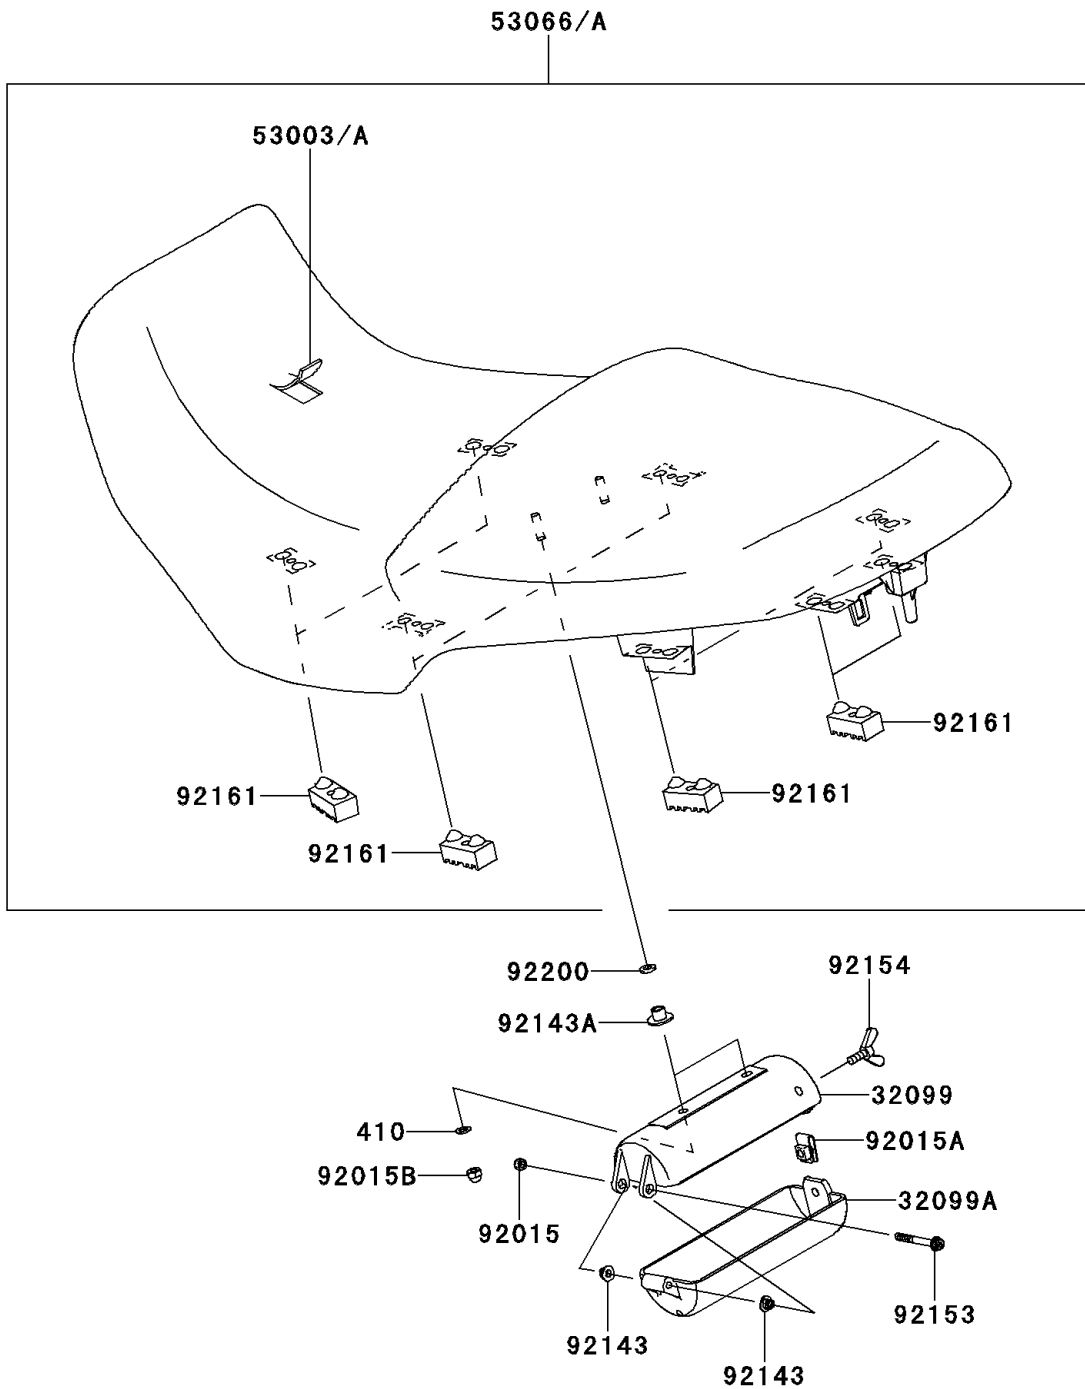

# 2014 VERSYS® 1000 (European) PARTS DIAGRAM

Seat

F2510

## 2014 VERSYS® 1000 (European) PARTS LIST

### Seat

ITEM NAME	PART NUMBER	QUANTITY
WASHER-PLAIN-SMALL,6MM (Ref # 410)	410AB0600	2
CASE,TOOL,BODY (Ref # 32099)	32099-1184	1
CASE,TOOL,CAP (Ref # 32099A)	32099-1185	1
LEATHER,SEAT,BLACK (Ref # 53003)	53003-0330-MA	1
SEAT-ASSY,DUAL,BLACK (Ref # 53066)	53066-0367-MA	1
NUT,LOCK,5MM (Ref # 92015)	92015-1221	1
NUT,6MM (Ref # 92015A)	92015-1602	1
NUT,6MM (Ref # 92015B)	92015-2272	2
COLLAR (Ref # 92143)	92143-1234	2
COLLAR (Ref # 92143A)	92143-1962	2
BOLT,ADJUST,5X45 (Ref # 92153)	92153-1216	1
BOLT,WING,6X15 (Ref # 92154)	92154-1051	1
DAMPER,SEAT (Ref # 92161)	92161-0050	8
WASHER,6.2X12X1.6 (Ref # 92200)	92200-0806	2