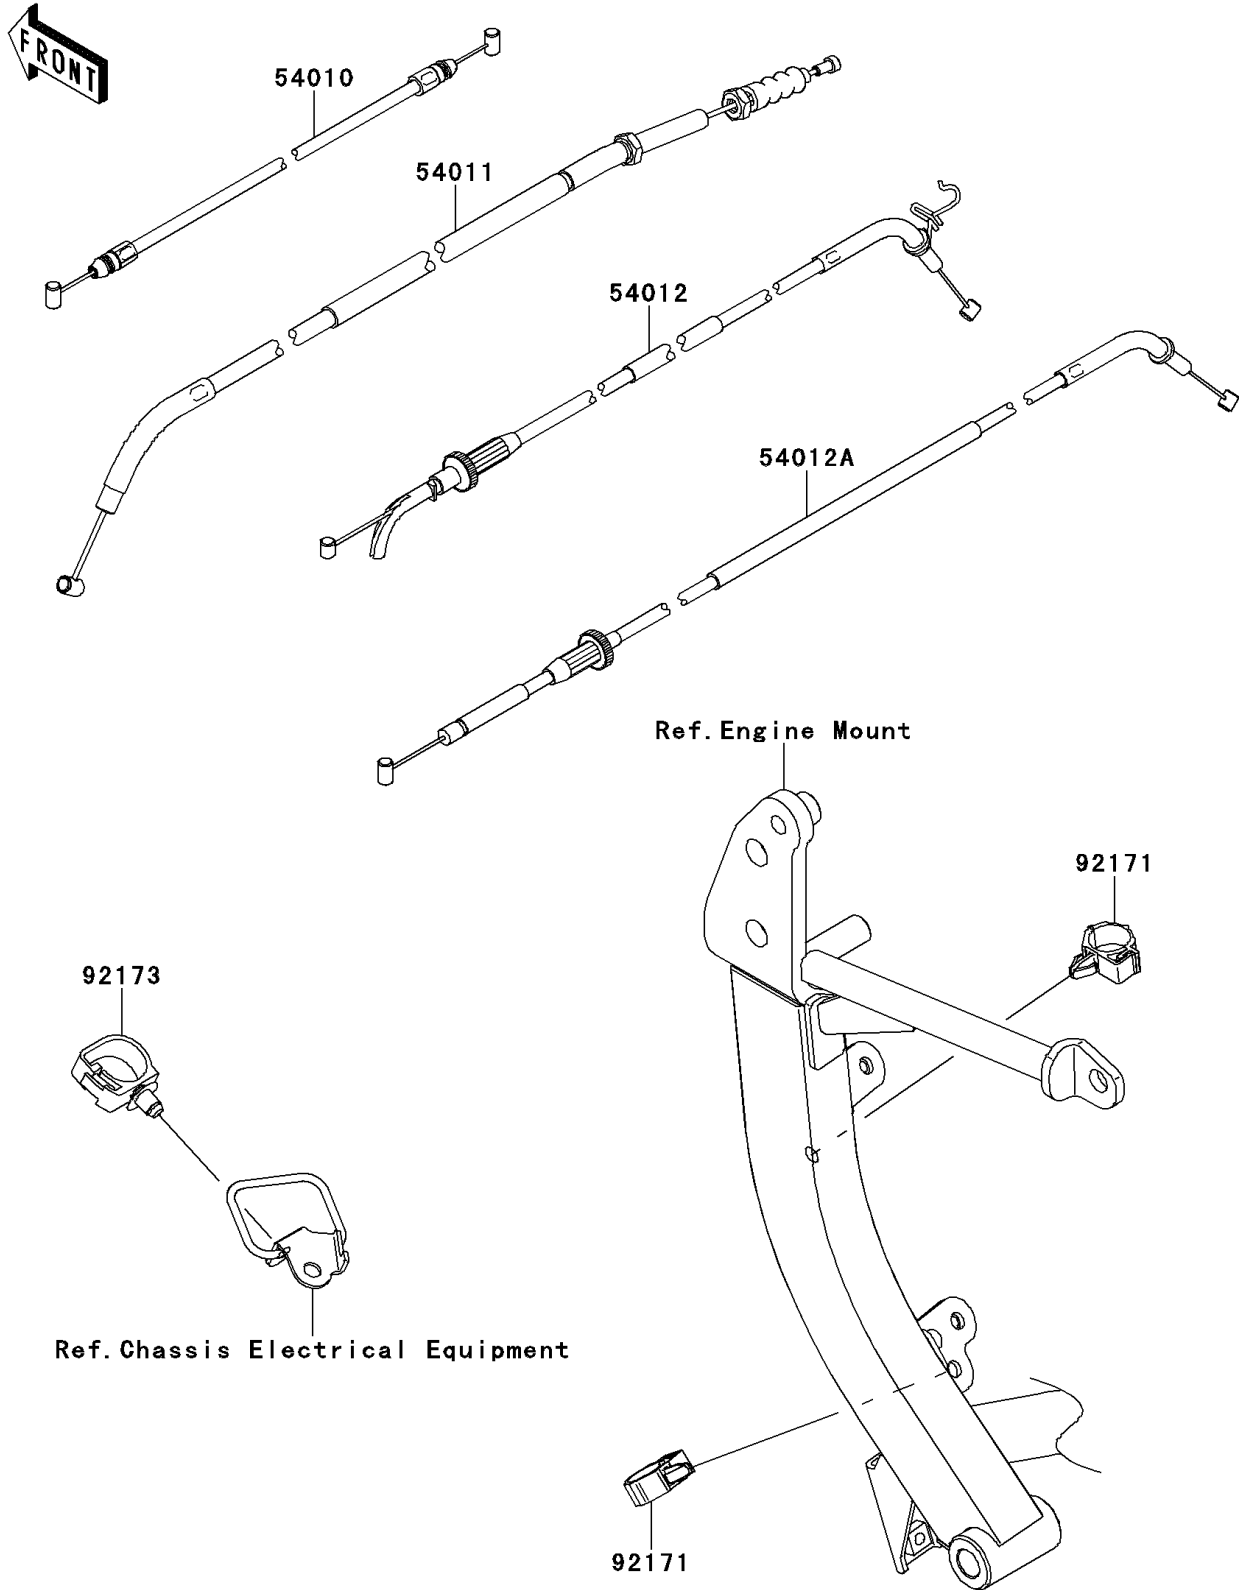

2013 VERSYS® 1000 (European) PARTS DIAGRAM

Cables

F2540

2013 VERSYS® 1000 (European) PARTS LIST

Cables

ITEM NAME	PART NUMBER	QUANTITY
CABLE,SEAT LOCK (Ref # 54010)	54010-0573	1
CABLE-CLUTCH (Ref # 54011)	54011-0554	1
CABLE-THROTTLE,OPENING (Ref # 54012)	54012-0567	1
CABLE-THROTTLE,CLOSING (Ref # 54012A)	54012-0568	1
CLAMP,BRAKE HOSE (Ref # 92171)	92171-0316	2
CLAMP (Ref # 92173)	92173-0868	1