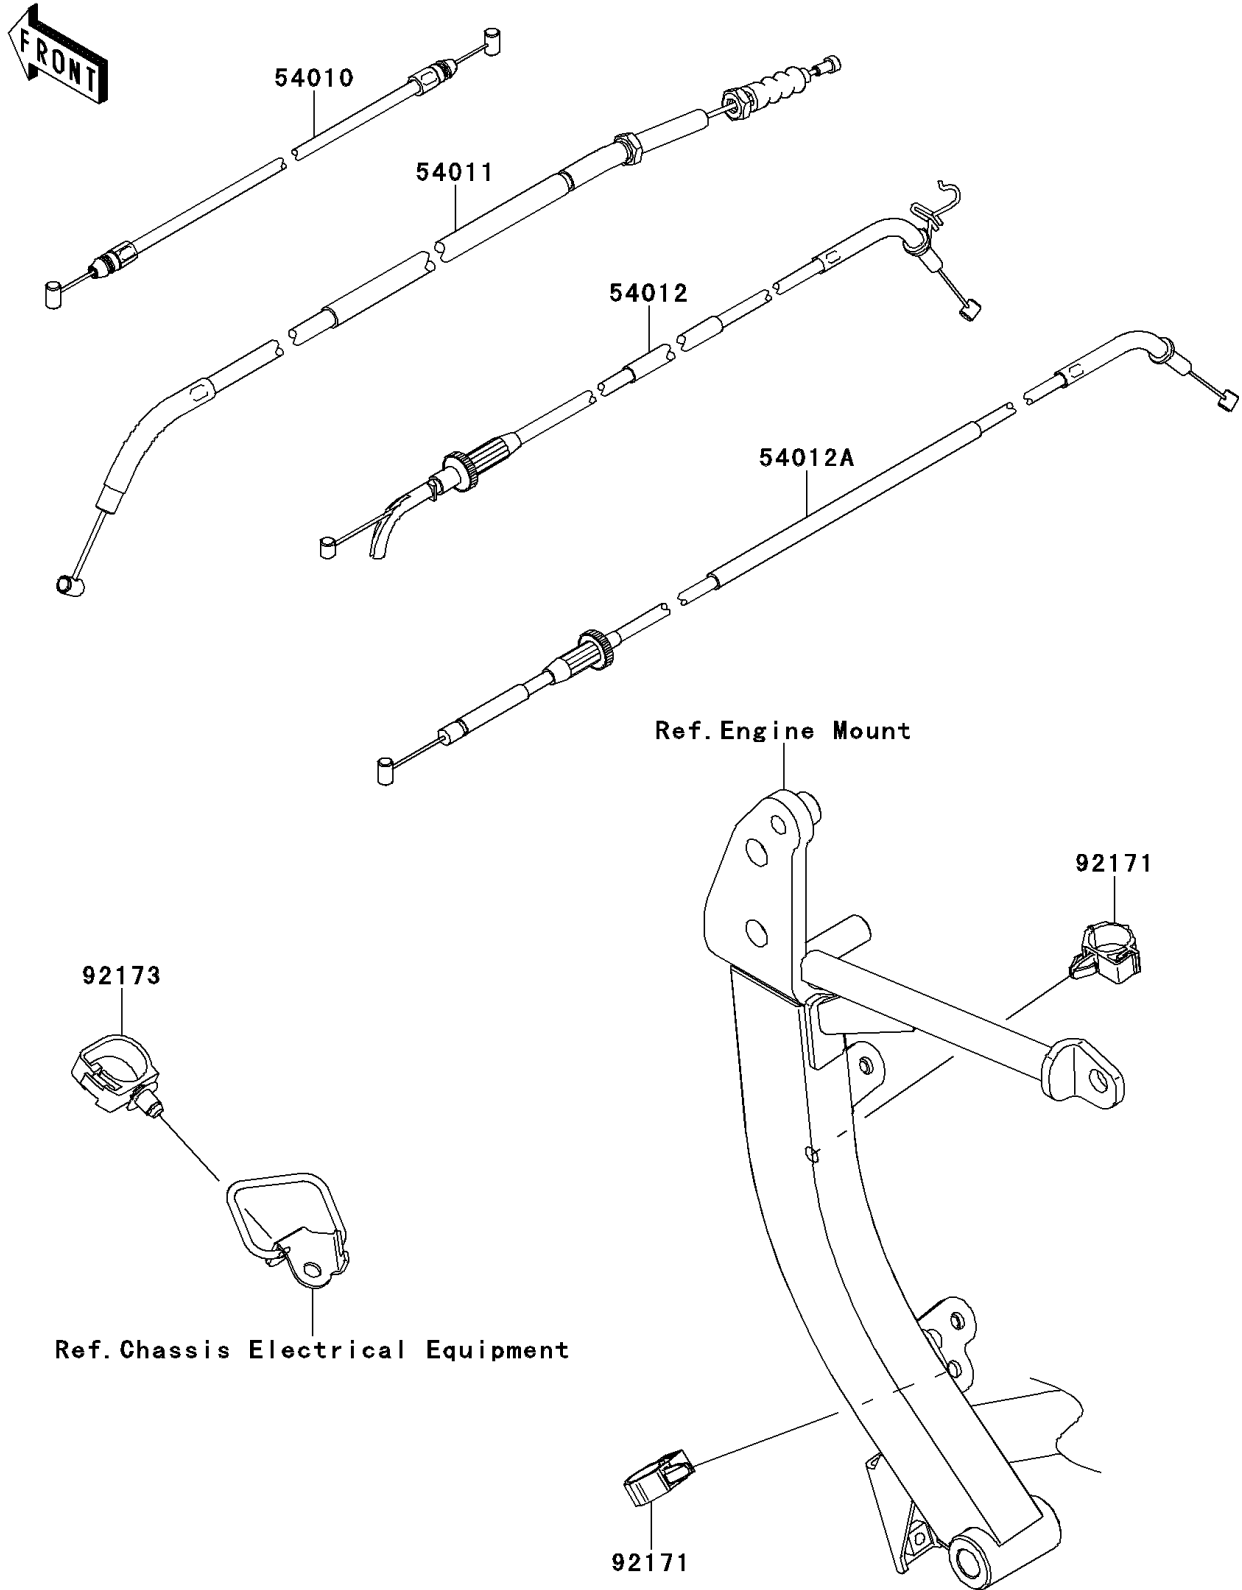

2014 VERSYS® 1000 (European) PARTS DIAGRAM

Cables

F2540

2014 VERSYS® 1000 (European) PARTS LIST

Cables

ITEM NAME	PART NUMBER	QUANTITY
CABLE,SEAT LOCK (Ref # 54010)	54010-0573	1
CABLE-CLUTCH (Ref # 54011)	54011-0554	1
CABLE-THROTTLE,OPENING (Ref # 54012)	54012-0567	1
CABLE-THROTTLE,CLOSING (Ref # 54012A)	54012-0568	1
CLAMP,BRAKE HOSE (Ref # 92171)	92171-0316	2
CLAMP (Ref # 92173)	92173-0868	1