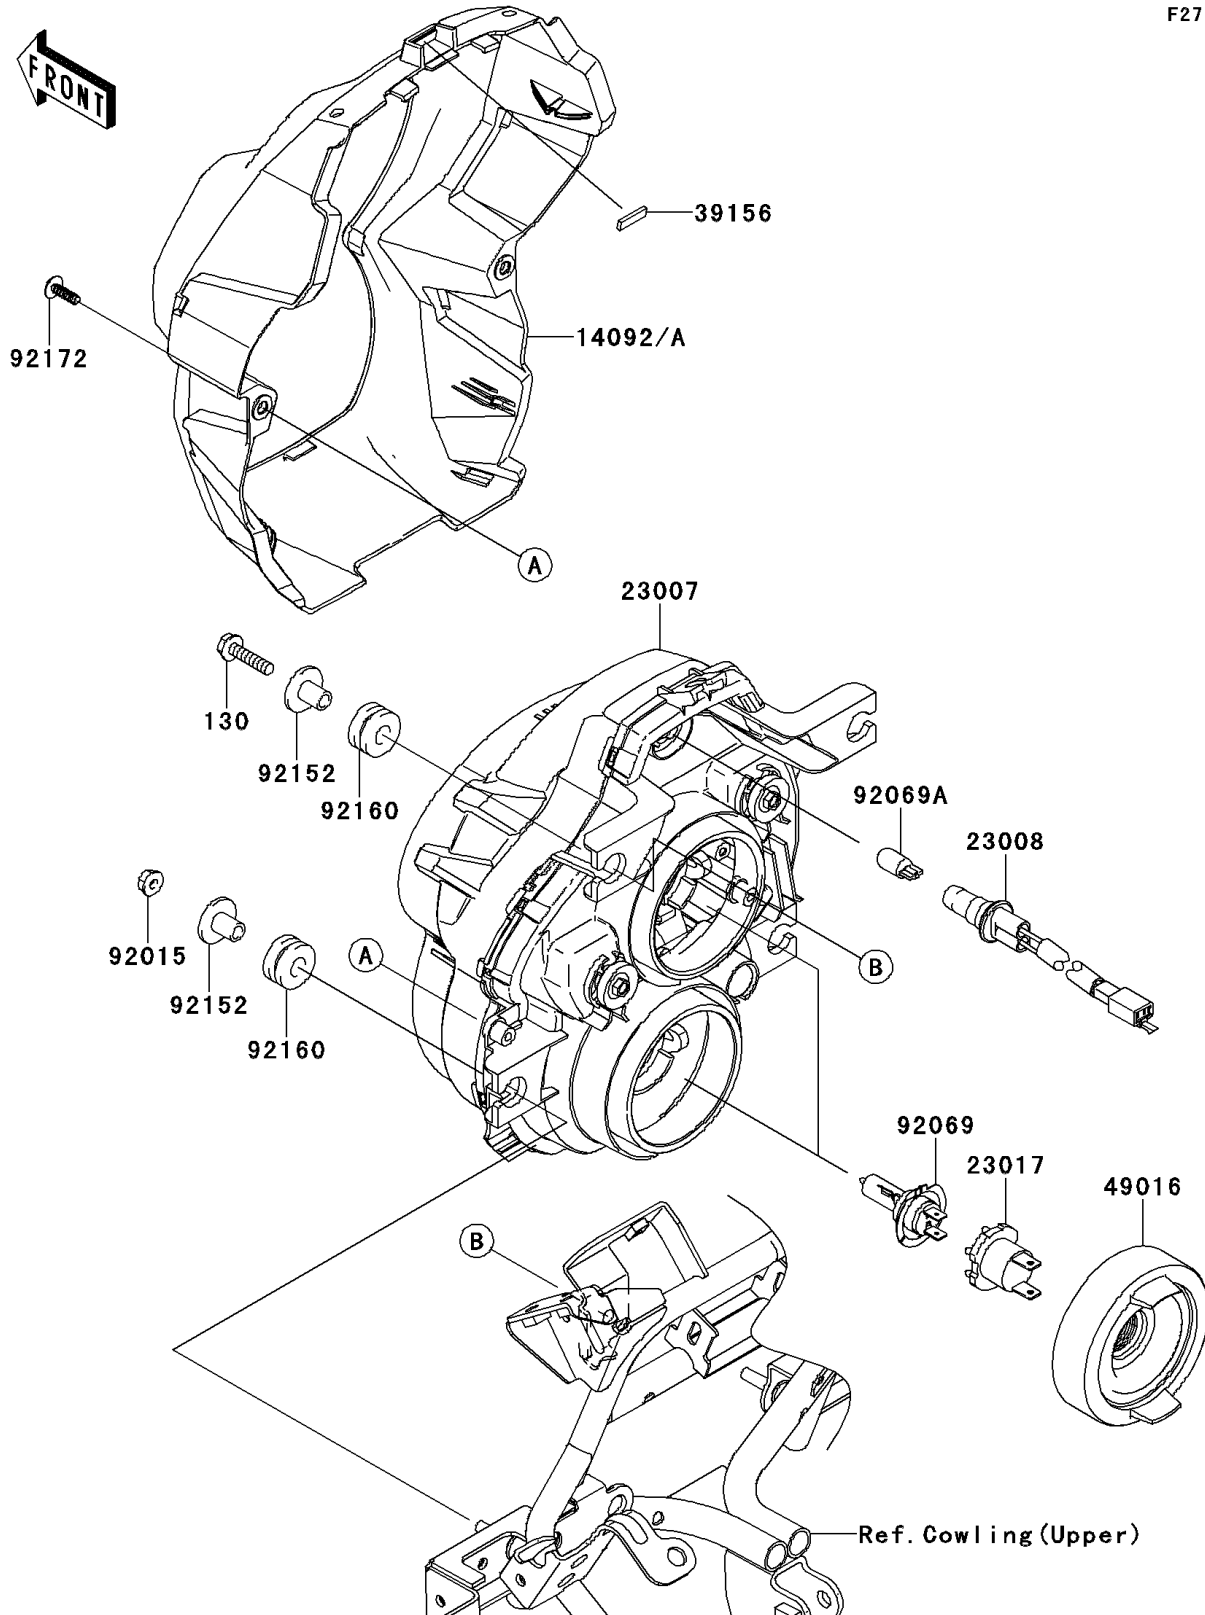

2013 VERSYS[®] 1000 (European) PARTS DIAGRAM

Headlight(s)

F2710

2013 VERSYS® 1000 (European) PARTS LIST

Headlight(s)

| ITEM NAME | PART NUMBER | QUANTITY |
|---|----------------|----------|
| BOLT-FLANGED,6X25 (Ref # 130) | 130BA0625 | 2 |
| COVER,HEAD LAMP,F.S.BLACK (Ref # 14092) | 14092-0933-18T | 1 |
| LENS-COMP,HEAD LAMP (Ref # 23007) | 23007-0171 | 1 |
| SOCKET-ASSY,POSITION (Ref # 23008) | 23008-0134 | 1 |
| SOCKET,HEAD LAMP (Ref # 23017) | 23017-0003 | 2 |
| PAD,5.5X17.5,T2 (Ref # 39156) | 39156-0811 | 1 |
| COVER-SEAL,HEAD LAMP (Ref # 49016) | 49016-0075 | 2 |
| NUT,FLANGED,6MM,BLACK (Ref # 92015) | 92015-1233 | 2 |
| BULB,12V 55W,H7 (Ref # 92069) | 92069-0053 | 2 |
| BULB,12V 5W (Ref # 92069A) | 92069-1016 | 1 |
| COLLAR (Ref # 92152) | 92152-1603 | 4 |
| DAMPER (Ref # 92160) | 92160-1162 | 4 |
| SCREW,TAPPING,5X16 (Ref # 92172) | 92172-0175 | 2 |