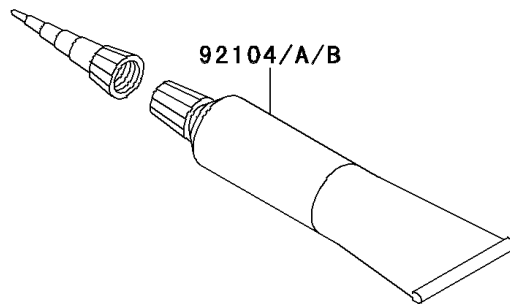

2014 VERSYS® 1000 (European) PARTS DIAGRAM

Owner's Tools

56007

F2810

2014 VERSYS® 1000 (European) PARTS LIST

Owner's Tools

ITEM NAME	PART NUMBER	QUANTITY
TOOL-KIT (Ref # 56007)	56007-0102	1
BAG,TOOL (Ref # 56008)	56008-1075	1
GASKET-LIQUID,TB1211F,CLEAR (Ref # 92104)	92104-0004	1
GASKET-LIQUID,TB1216B,BLACK (Ref # 92104A)	92104-1064	1
GASKET-LIQUID,TB1207B,BLACK (Ref # 92104B)	92104-2068	1
GRIP-SCREW DRIVER (Ref # 92106)	92106-1001	1
TOOL-DRIVER,#2PHILLIPS&SLOT (Ref # 92107)	92107-1051	1
TOOL-WRENCH,OPEN END,12X14 (Ref # 92110)	92110-0019	1
TOOL-WRENCH,BOX END,27MM (Ref # 92110A)	92110-1147	1
TOOL-WRENCH,OPEN END,10X12 (Ref # 92110B)	92110-1152	1
TOOL-WRENCH,ALLEN,4MM (Ref # 92110C)	92110-3703	1
TOOL-BAR,BOX END WRENCH (Ref # 92111)	92111-1051	1
TOOL-PLIERS (Ref # 92112)	92112-1001	1