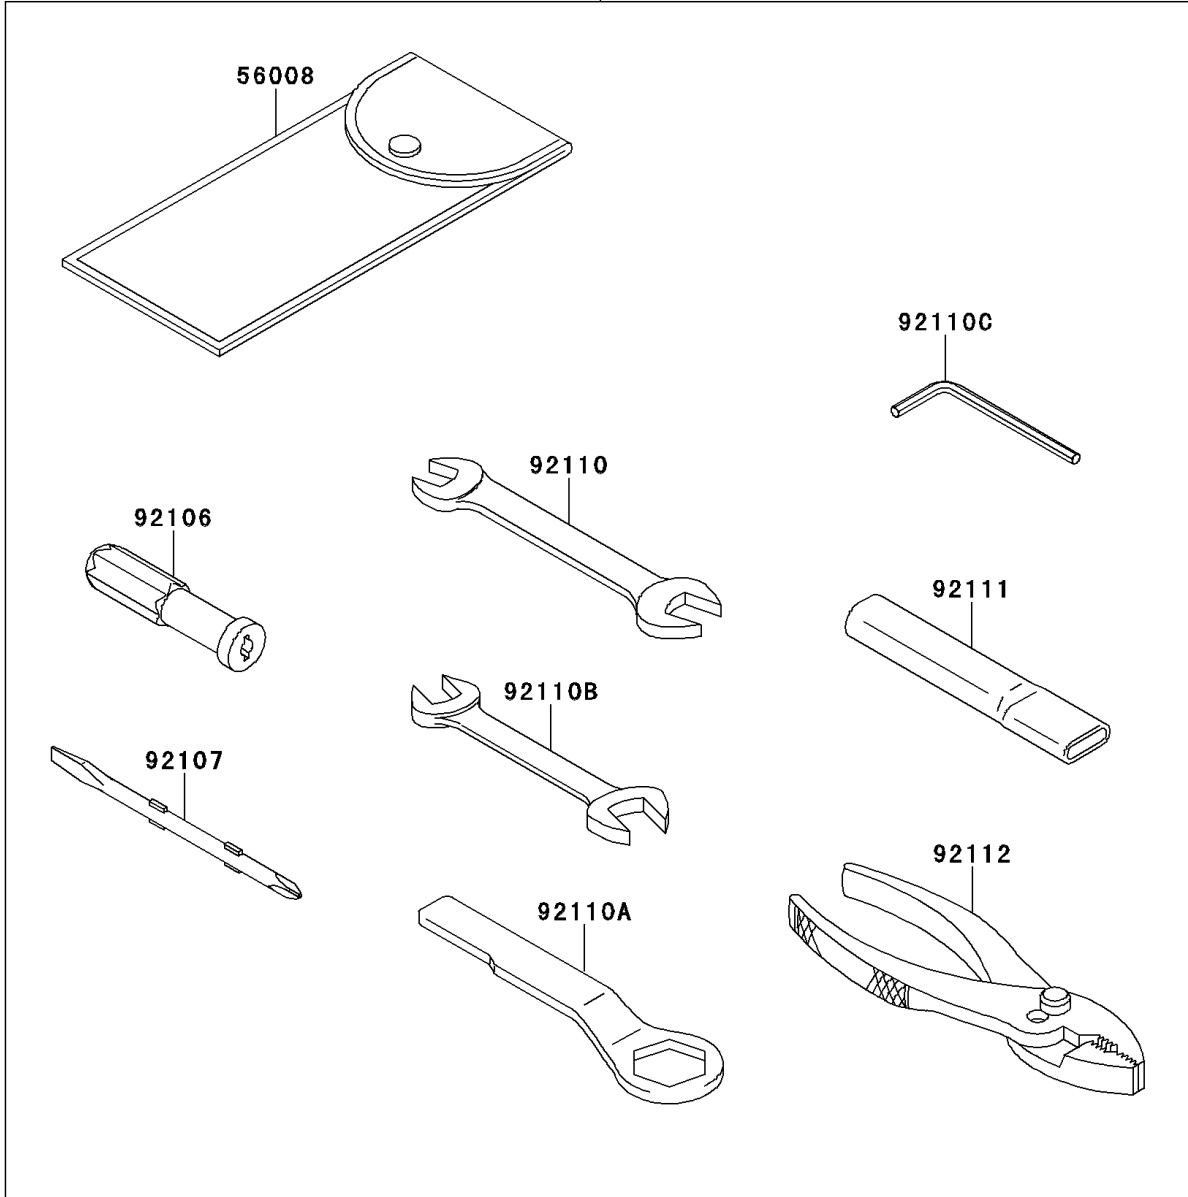

2014 VERSYS® 1000 (European) PARTS DIAGRAM

Owner's Tools

56007

F2810

2014 VERSYS® 1000 (European) PARTS LIST

Owner's Tools

ITEM NAME	PART NUMBER	QUANTITY
TOOL-KIT (Ref # 56007)	56007-0102	1
BAG,TOOL (Ref # 56008)	56008-1075	1
GASKET-LIQUID,TB1211F,CLEAR (Ref # 92104)	92104-0004	1
GASKET-LIQUID,TB1216B,BLACK (Ref # 92104A)	92104-1064	1
GASKET-LIQUID,TB1207B,BLACK (Ref # 92104B)	92104-2068	1
GRIP-SCREW DRIVER (Ref # 92106)	92106-1001	1
TOOL-DRIVER,#2PHILLIPS&SLOT (Ref # 92107)	92107-1051	1
TOOL-WRENCH,OPEN END,12X14 (Ref # 92110)	92110-0019	1
TOOL-WRENCH,BOX END,27MM (Ref # 92110A)	92110-1147	1
TOOL-WRENCH,OPEN END,10X12 (Ref # 92110B)	92110-1152	1
TOOL-WRENCH,ALLEN,4MM (Ref # 92110C)	92110-3703	1
TOOL-BAR,BOX END WRENCH (Ref # 92111)	92111-1051	1
TOOL-PLIERS (Ref # 92112)	92112-1001	1