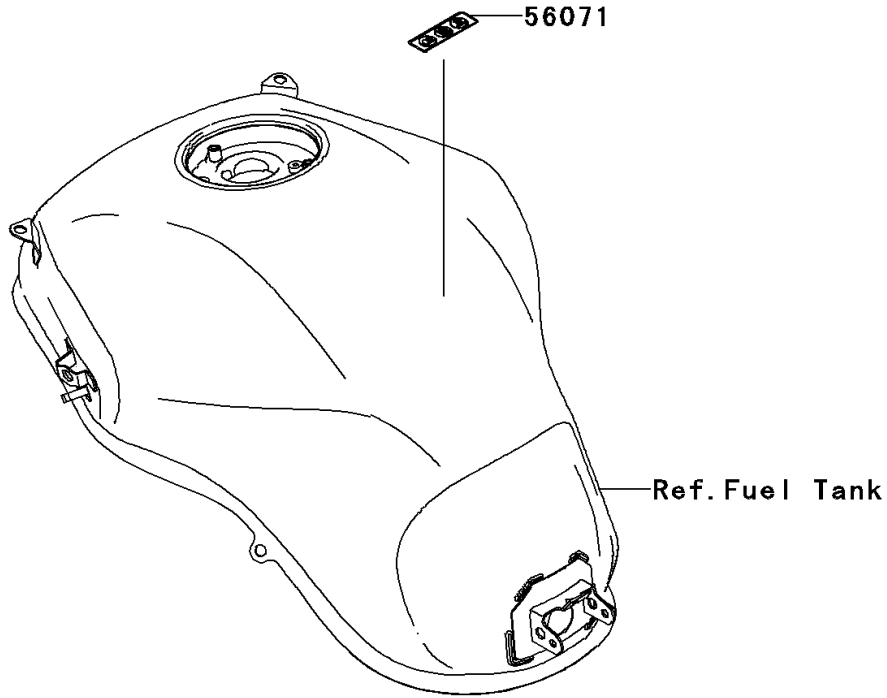

2013 VERSYS® 1000 (European) PARTS DIAGRAM

Labels(ADF/AEF)

F2860A

2013 VERSYS® 1000 (European) PARTS LIST

Labels(ADF/AEF)

ITEM NAME	PART NUMBER	QUANTITY
LABEL-MANUAL,CHAIN (Ref # 56033)	56033-0759	1
LABEL-SPECIFICATION,TIRE&LOAD (Ref # 56053)	56053-0722	1
LABEL-WARNING,HIGH-OCTANE (Ref # 56071)	56071-0316	1