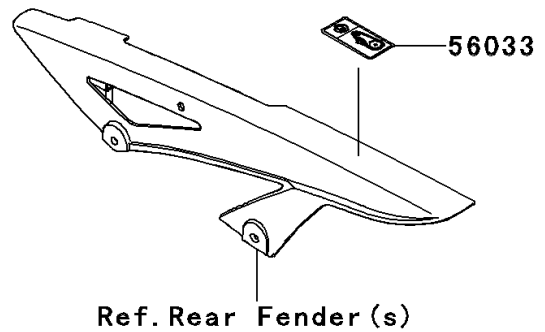

2013 VERSYS® 1000 (European) PARTS DIAGRAM

Labels(ADF/AEF)

F2860A

2013 VERSYS® 1000 (European) PARTS LIST

Labels(ADF/AEF)

ITEM NAME	PART NUMBER	QUANTITY
LABEL-MANUAL,CHAIN (Ref # 56033)	56033-0759	1
LABEL-SPECIFICATION,TIRE&LOAD (Ref # 56053)	56053-0722	1
LABEL-WARNING,HIGH-OCTANE (Ref # 56071)	56071-0316	1