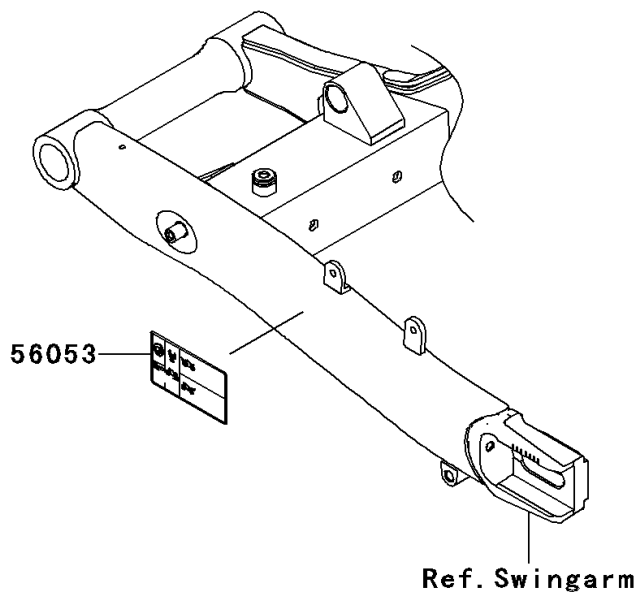

2013 VERSYS® 1000 (European) PARTS DIAGRAM

Labels(ADF/AEF)

F2860A

2013 VERSYS® 1000 (European) PARTS LIST

Labels(ADF/AEF)

ITEM NAME	PART NUMBER	QUANTITY
LABEL-MANUAL,CHAIN (Ref # 56033)	56033-0759	1
LABEL-SPECIFICATION,TIRE&LOAD (Ref # 56053)	56053-0722	1
LABEL-WARNING,HIGH-OCTANE (Ref # 56071)	56071-0316	1