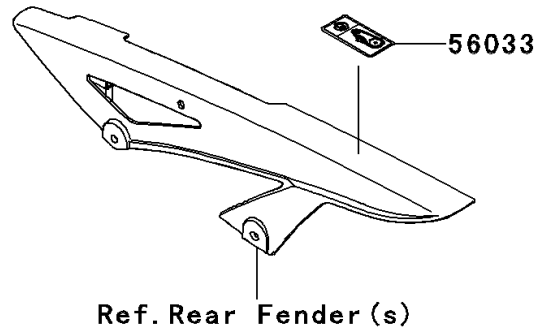

2014 VERSYS® 1000 (European) PARTS DIAGRAM

Labels(ADF/AEF)

F2860A

2014 VERSYS® 1000 (European) PARTS LIST

Labels(ADF/AEF)

ITEM NAME	PART NUMBER	QUANTITY
LABEL-MANUAL,CHAIN (Ref # 56033)	56033-0759	1
LABEL-SPECIFICATION,TIRE&LOAD (Ref # 56053)	56053-0722	1
LABEL-WARNING,HIGH-OCTANE (Ref # 56071)	56071-0316	1