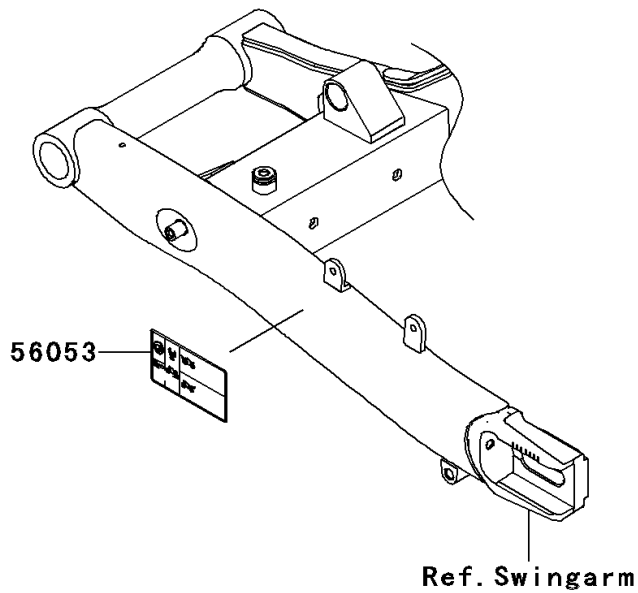

2014 VERSYS® 1000 (European) PARTS DIAGRAM

Labels(ADF/AEF)

F2860A

2014 VERSYS® 1000 (European) PARTS LIST

Labels(ADF/AEF)

ITEM NAME	PART NUMBER	QUANTITY
LABEL-MANUAL,CHAIN (Ref # 56033)	56033-0759	1
LABEL-SPECIFICATION,TIRE&LOAD (Ref # 56053)	56053-0722	1
LABEL-WARNING,HIGH-OCTANE (Ref # 56071)	56071-0316	1