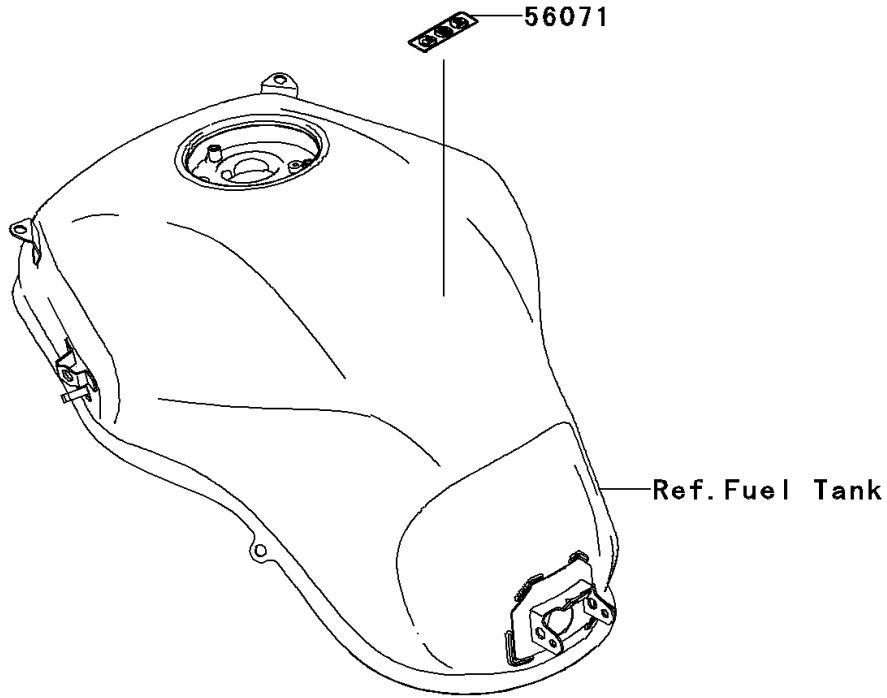

2014 VERSYS® 1000 (European) PARTS DIAGRAM

Labels(ADF/AEF)

F2860A

2014 VERSYS® 1000 (European) PARTS LIST

Labels(ADF/AEF)

ITEM NAME	PART NUMBER	QUANTITY
LABEL-MANUAL,CHAIN (Ref # 56033)	56033-0759	1
LABEL-SPECIFICATION,TIRE&LOAD (Ref # 56053)	56053-0722	1
LABEL-WARNING,HIGH-OCTANE (Ref # 56071)	56071-0316	1