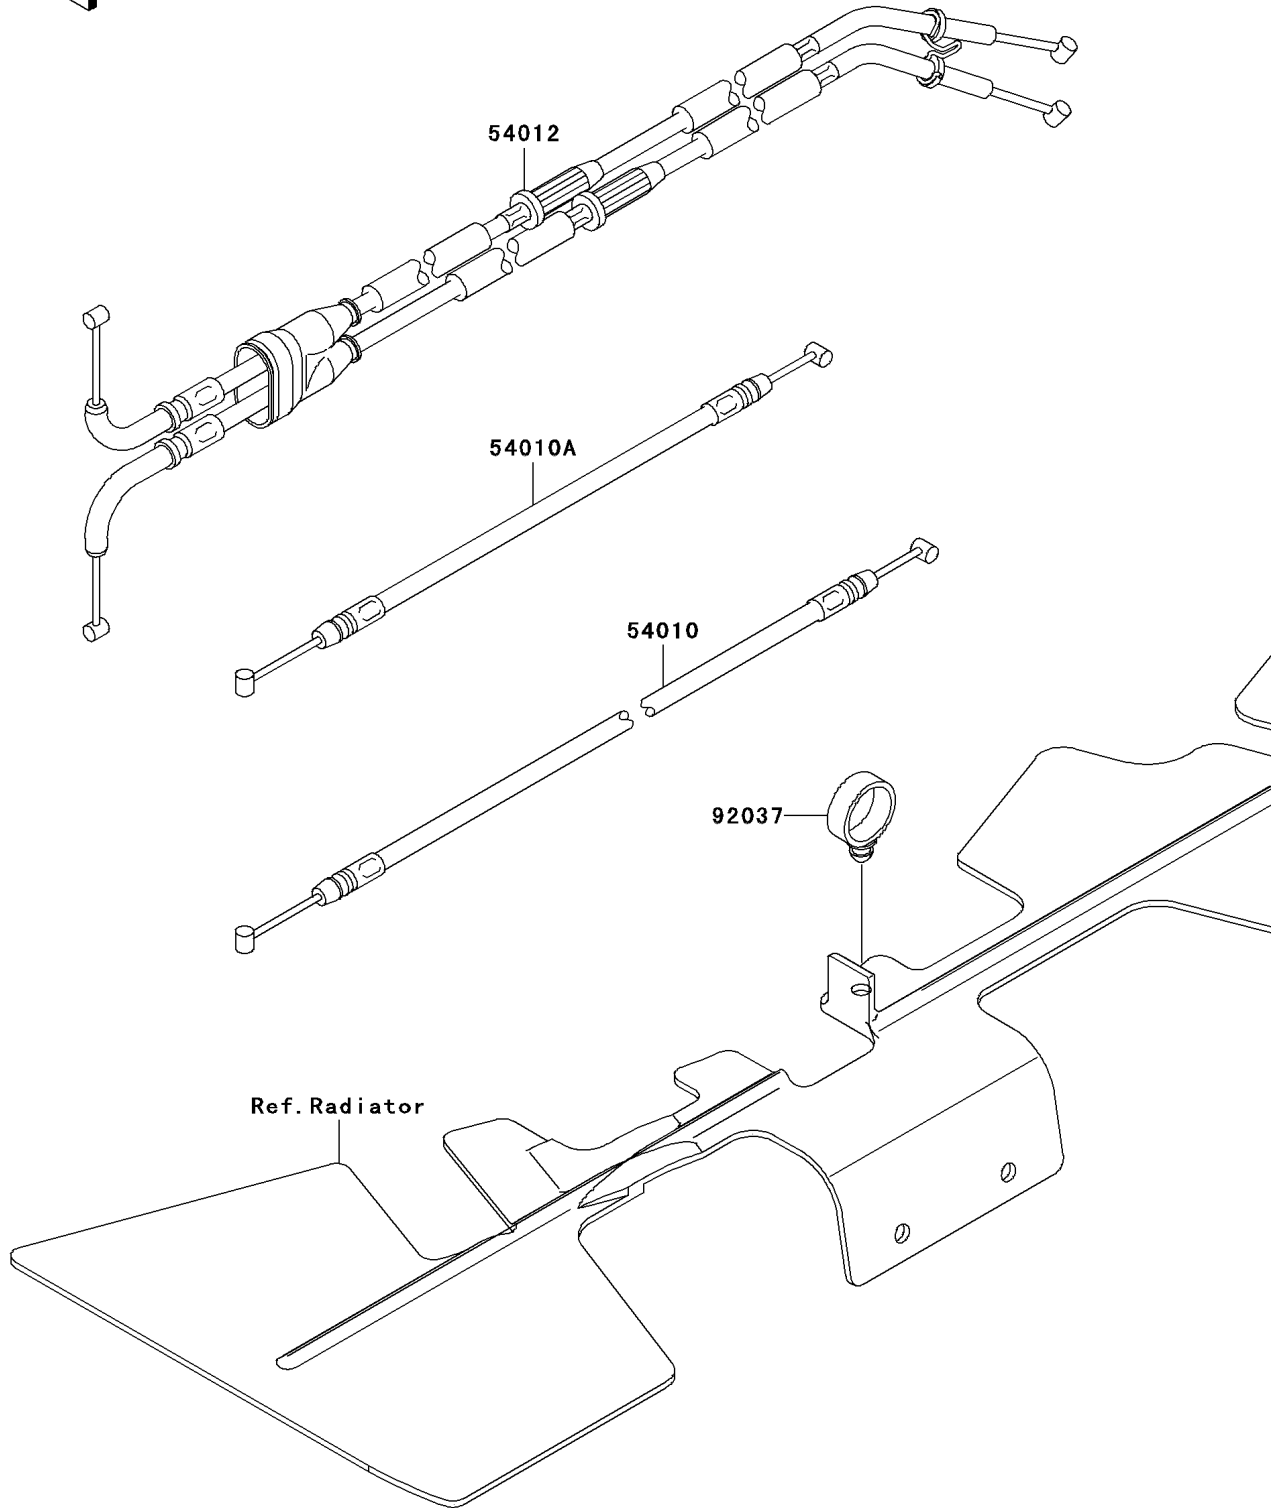

2008 Ninja® ZX™-14 PARTS DIAGRAM

Cables

F2540

2008 Ninja® ZX™ -14 PARTS LIST

Cables

ITEM NAME	PART NUMBER	QUANTITY
CABLE,SEAT LOCK,RR (Ref # 54010)	54010-0041	1
CABLE,SEAT LOCK,FR (Ref # 54010A)	54010-0056	1
CABLE-THROTTLE (Ref # 54012)	54012-0187	1
CLAMP,HOSE (Ref # 92037)	92037-1827	1