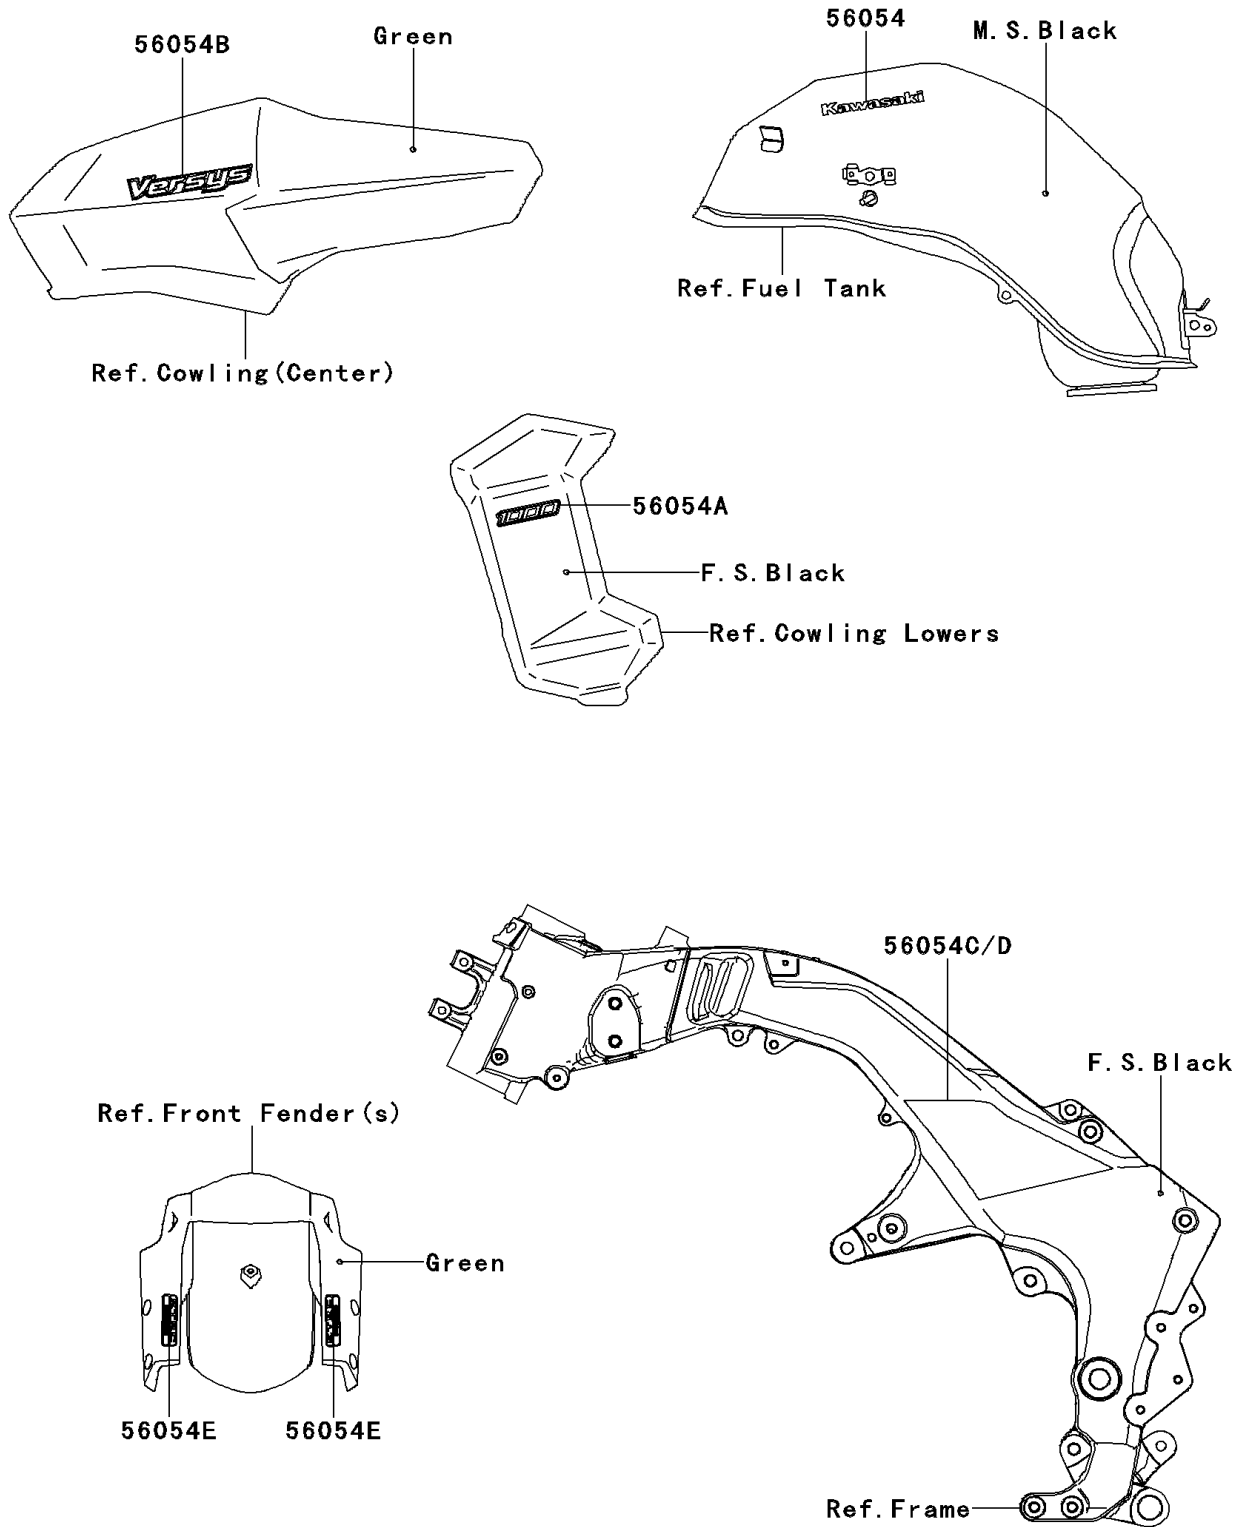

# 2014 VERSYS® 1000 (European) PARTS DIAGRAM

Decals(Green)(AEF)

F2861C

## 2014 VERSYS® 1000 (European) PARTS LIST

Decals(Green)(AEF)

ITEM NAME	PART NUMBER	QUANTITY
MARK,FUEL TANK,KAWASAKI (Ref # 56054)	56054-0928	2
MARK,SHROUD,1000 (Ref # 56054A)	56054-0930	2
MARK,SIDE COWL.,VERSYS (Ref # 56054B)	56054-1114	2
MARK,FRAME PAD,LH (Ref # 56054C)	56054-1116	1
MARK,FRAME PAD,RH (Ref # 56054D)	56054-1117	1
MARK,FR FENDER,KTRC (Ref # 56054E)	56054-1146	2