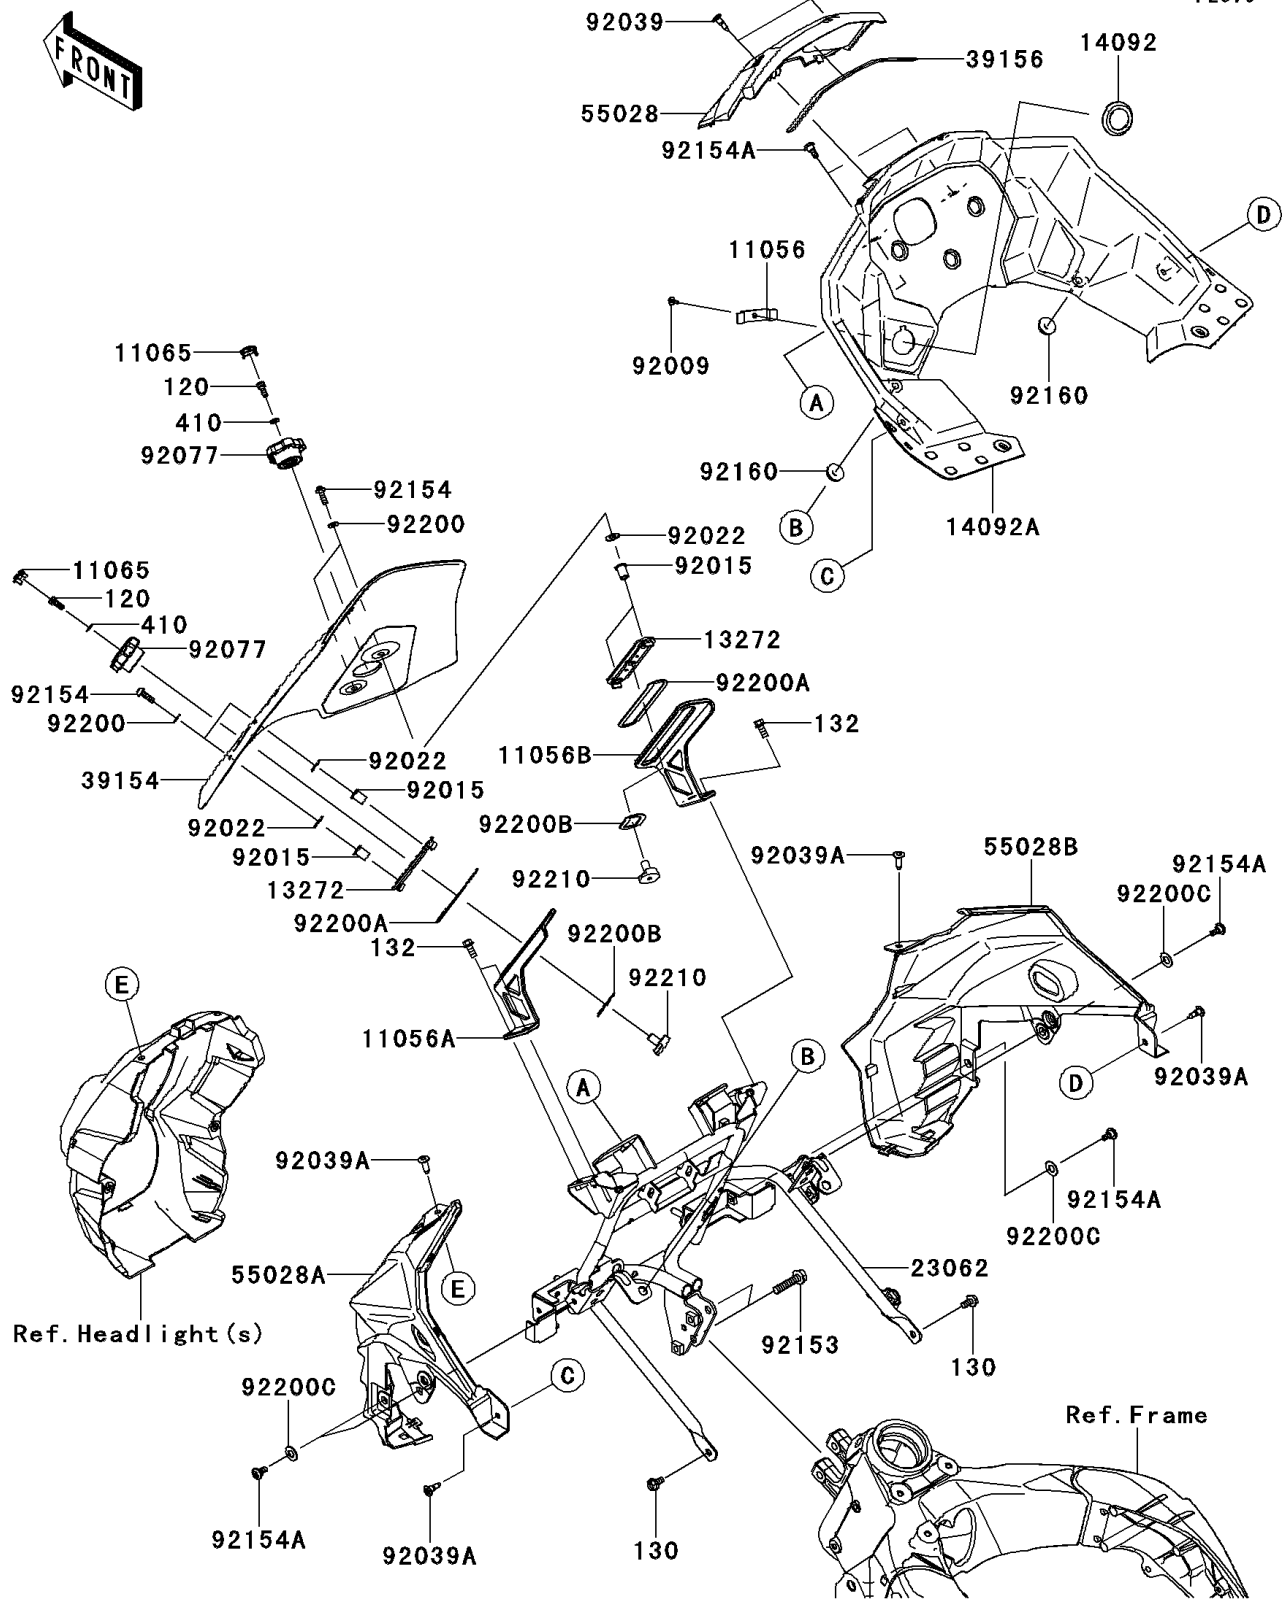

# 2013 VERSYS® 1000 (European) PARTS DIAGRAM

Cowling(Upper)

F2870

## 2013 VERSYS® 1000 (European) PARTS LIST

### Cowling(Upper)

ITEM NAME	PART NUMBER	QUANTITY
BOLT-SOCKET,5X12 (Ref # 120)	120CA0512	2
BOLT-FLANGED,6X12 (Ref # 130)	130BA0612	2
BOLT-FLANGED-SMALL,6X14 (Ref # 132)	132BA0614	4
WASHER-PLAIN-SMALL (Ref # 410)	410AA0500	2
BRACKET (Ref # 11056)	11056-0373	1
BRACKET,WINDSHIELD,LH (Ref # 11056A)	11056-1661	1
BRACKET,WINDSHIELD,RH (Ref # 11056B)	11056-1662	1
CAP,KNOB (Ref # 11065)	11065-0734	2
PLATE,ADJUSTABLE SCREEN (Ref # 13272)	13272-1180	2
COVER,DC SOCKET (Ref # 14092)	14092-0214	1
COVER,METER,F.BLACK (Ref # 14092A)	14092-0982-6Z	1
BRACKET-COMP (Ref # 23062)	23062-0758	1
WINDSHIELD (Ref # 39154)	39154-0319	1
PAD,UPP COWLING,CNT (Ref # 39156)	39156-0858	1
COWLING,UPP,CNT,F.BLACK (Ref # 55028)	55028-0390-6Z	1
COWLING,UPP,LH,F.BLACK (Ref # 55028A)	55028-0424-6Z	1
COWLING,UPP,RH,F.BLACK (Ref # 55028B)	55028-0425-6Z	1
SCREW,TAPPING,4X8 (Ref # 92009)	92009-1155	1
NUT,WELL,5MM (Ref # 92015)	92015-1757	4
WASHER,6X16X1 (Ref # 92022)	92022-1818	4
RIVET (Ref # 92039)	92039-0051	2
RIVET (Ref # 92039A)	92039-0068	4
KNOB,ADJUSTERS (Ref # 92077)	92077-0703	2
BOLT,SOCKET,8X35 (Ref # 92153)	92153-0419	2
BOLT,SOCKET,5X20 (Ref # 92154)	92154-0210	4
BOLT,SOCKET,5X14 (Ref # 92154A)	92154-0427	6
DAMPER (Ref # 92160)	92160-1613	2
WASHER,NYLONE,5.3X11.5X0.5 (Ref # 92200)	92200-0006	4
WASHER (Ref # 92200A)	92200-0801	2

## 2013 VERSYS® 1000 (European) PARTS LIST

Cowling(Upper)

ITEM NAME	PART NUMBER	QUANTITY
WASHER,23.5X32X1 (Ref # 92200B)	92200-0802	2
WASHER (Ref # 92200C)	92200-2045	4
NUT,5MM (Ref # 92210)	92210-0757	2