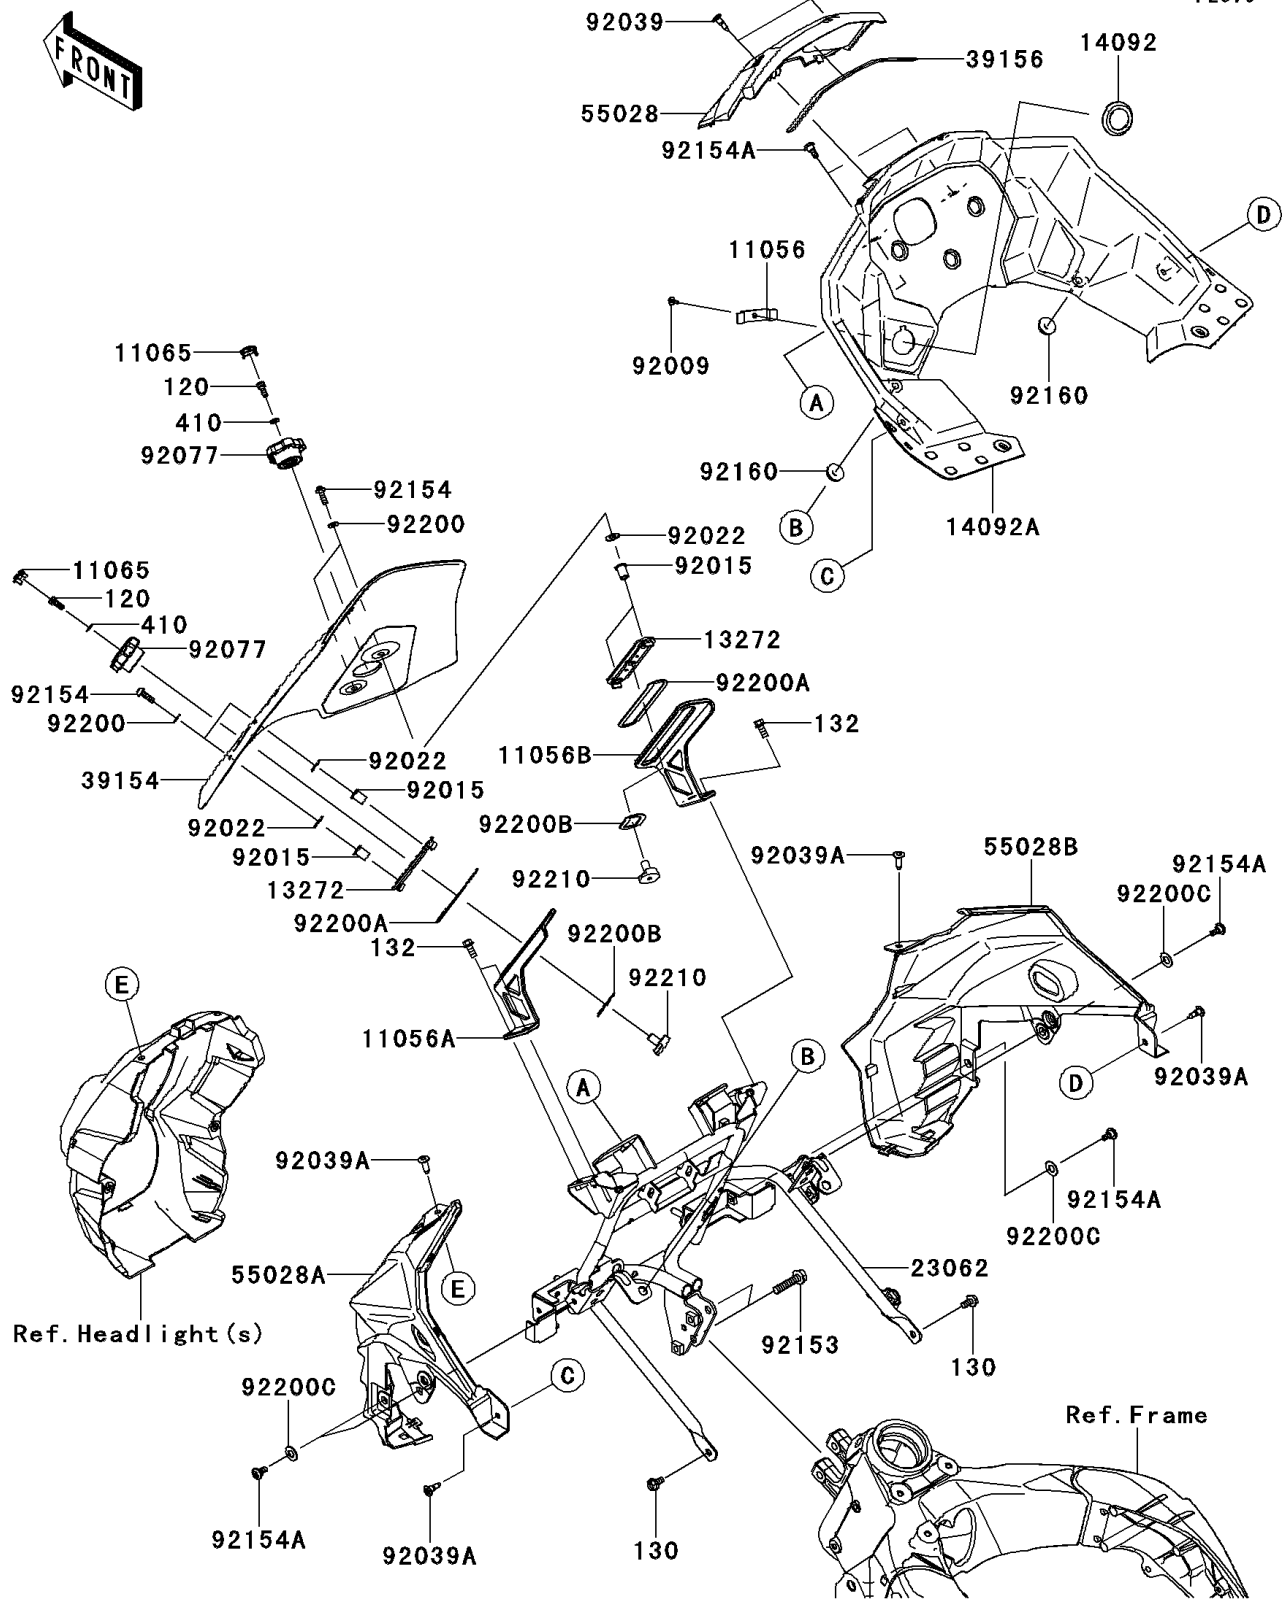

2014 VERSYS® 1000 (European) PARTS DIAGRAM

Cowling(Upper)

F2870

2014 VERSYS® 1000 (European) PARTS LIST

Cowling(Upper)

ITEM NAME	PART NUMBER	QUANTITY
BOLT-SOCKET,5X12 (Ref # 120)	120CA0512	2
BOLT-FLANGED,6X12 (Ref # 130)	130BA0612	2
BOLT-FLANGED-SMALL,6X14 (Ref # 132)	132BA0614	4
WASHER-PLAIN-SMALL (Ref # 410)	410AA0500	2
BRACKET (Ref # 11056)	11056-0373	1
BRACKET,WINDSHIELD,LH (Ref # 11056A)	11056-1661	1
BRACKET,WINDSHIELD,RH (Ref # 11056B)	11056-1662	1
CAP,KNOB (Ref # 11065)	11065-0734	2
PLATE,ADJUSTABLE SCREEN (Ref # 13272)	13272-1180	2
COVER,DC SOCKET (Ref # 14092)	14092-0214	1
COVER,METER,F.BLACK (Ref # 14092A)	14092-0982-6Z	1
BRACKET-COMP (Ref # 23062)	23062-0758	1
WINDSHIELD (Ref # 39154)	39154-0319	1
PAD,UPP COWLING,CNT (Ref # 39156)	39156-0858	1
COWLING,UPP,CNT,F.BLACK (Ref # 55028)	55028-0390-6Z	1
COWLING,UPP,LH,F.BLACK (Ref # 55028A)	55028-0424-6Z	1
COWLING,UPP,RH,F.BLACK (Ref # 55028B)	55028-0425-6Z	1
SCREW,TAPPING,4X8 (Ref # 92009)	92009-1155	1
NUT,WELL,5MM (Ref # 92015)	92015-1757	4
WASHER,6X16X1 (Ref # 92022)	92022-1818	4
RIVET (Ref # 92039)	92039-0051	2
RIVET (Ref # 92039A)	92039-0068	4
KNOB,ADJUSTERS (Ref # 92077)	92077-0703	2
BOLT,SOCKET,8X35 (Ref # 92153)	92153-0419	2
BOLT,SOCKET,5X20 (Ref # 92154)	92154-0210	4
BOLT,SOCKET,5X14 (Ref # 92154A)	92154-0427	6
DAMPER (Ref # 92160)	92160-1613	2
WASHER,NYLONE,5.3X11.5X0.5 (Ref # 92200)	92200-0006	4
WASHER (Ref # 92200A)	92200-0801	2

2014 VERSYS® 1000 (European) PARTS LIST

Cowling(Upper)

ITEM NAME	PART NUMBER	QUANTITY
WASHER,23.5X32X1 (Ref # 92200B)	92200-0802	2
WASHER (Ref # 92200C)	92200-2045	4
NUT,5MM (Ref # 92210)	92210-0757	2