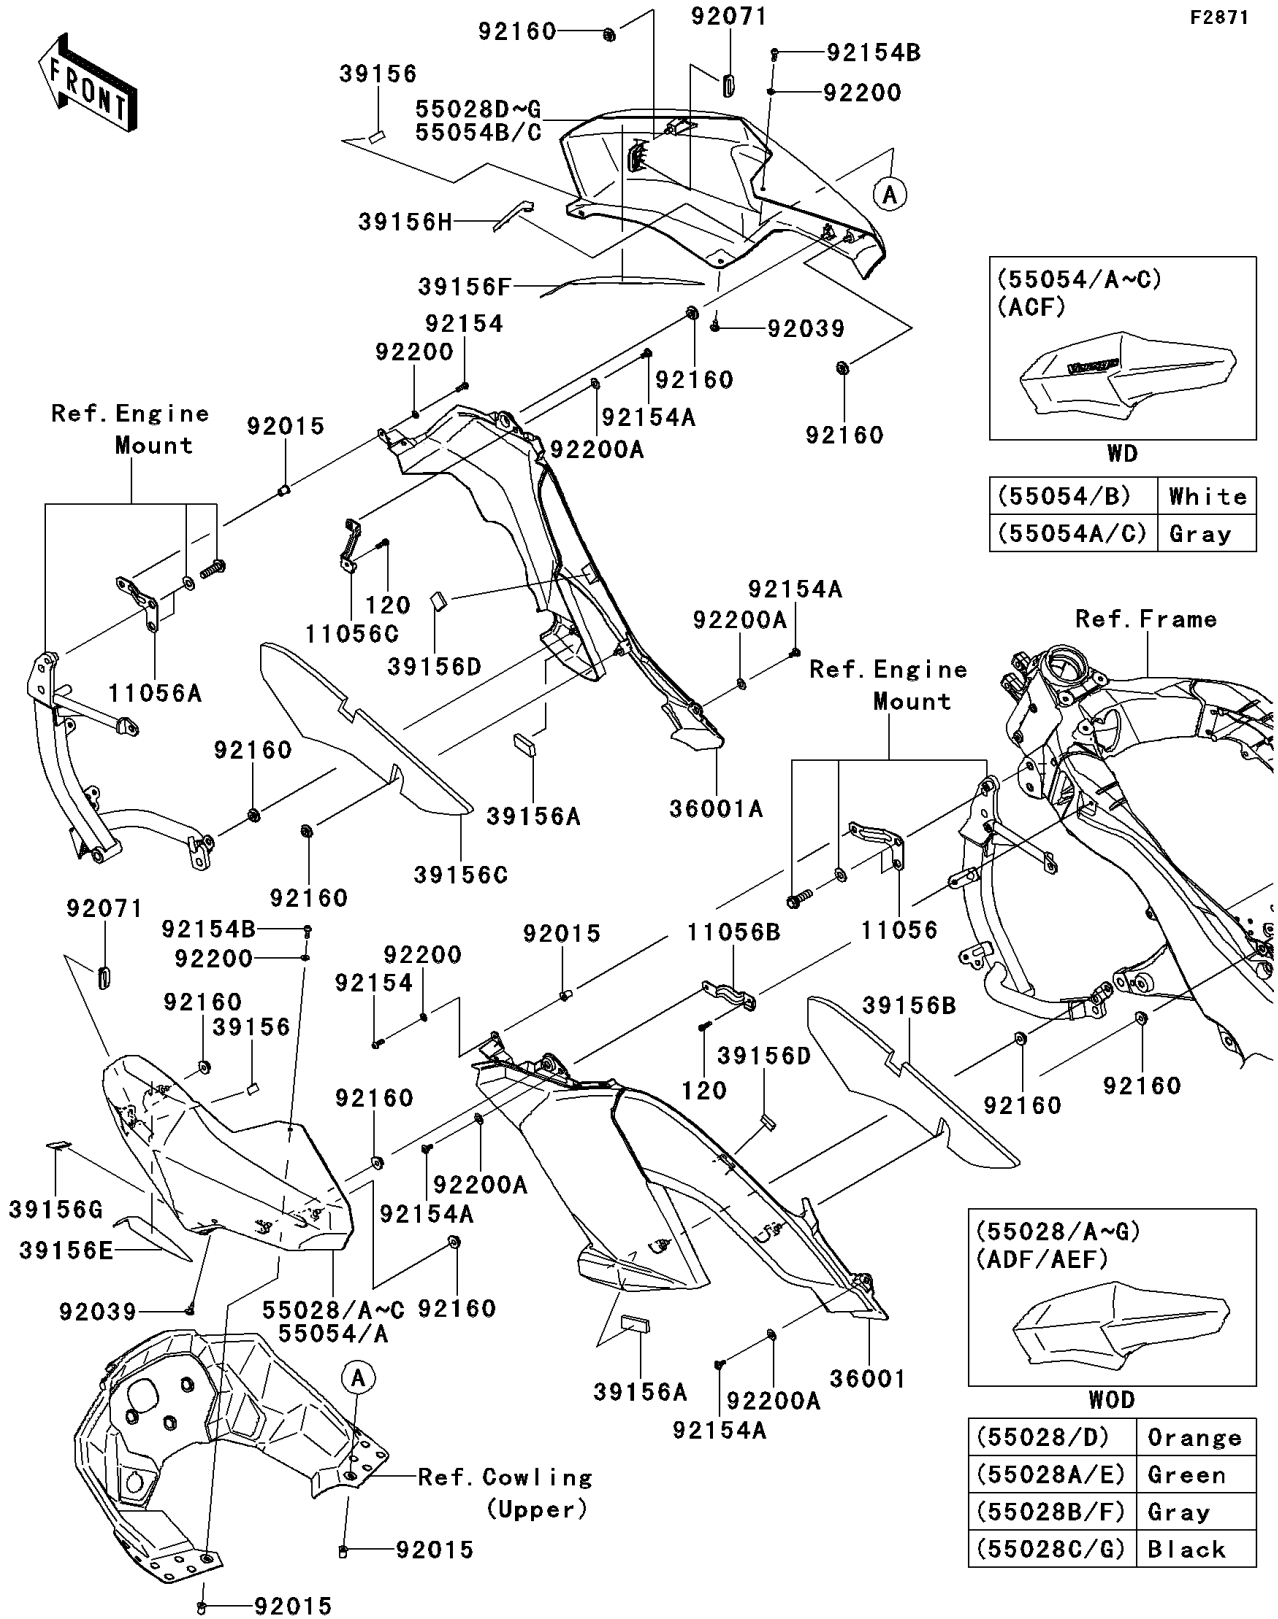

2013 VERSYS® 1000 (European) PARTS DIAGRAM

Cowling(Center)

F2871

2013 VERSYS® 1000 (European) PARTS LIST

Cowling(Center)

ITEM NAME	PART NUMBER	QUANTITY
BOLT-SOCKET,5X12 (Ref # 120)	120CA0512	2
BRACKET,SIDE COVER,LH,FR (Ref # 11056)	11056-1119	1
BRACKET,SIDE COVER,RH,FR (Ref # 11056A)	11056-1120	1
BRACKET,SIDE COVER,LH,CNT (Ref # 11056B)	11056-1121	1
BRACKET,SIDE COVER,RH,CNT (Ref # 11056C)	11056-1122	1
COVER-SIDE,KNEE GRIP,LH,F.BLK (Ref # 36001)	36001-0570-6Z	1
COVER-SIDE,KNEE GRIP,RH,F.BLK (Ref # 36001A)	36001-0586-6Z	1
PAD,10X25 (Ref # 39156)	39156-0721	2
PAD,45X18,T8 (Ref # 39156A)	39156-0802	2
PAD,SIDE COVER,LH (Ref # 39156B)	39156-0808	1
PAD,SIDE COVER,RH (Ref # 39156C)	39156-0809	1
PAD,18X23,T5 (Ref # 39156D)	39156-0810	2
PAD,SIDE COWLING,UPP,LH (Ref # 39156E)	39156-0852	1
PAD,SIDE COWLING,UPP,RH (Ref # 39156F)	39156-0853	1
PAD,SIDE COWLING,LWR,LH (Ref # 39156G)	39156-0854	1
PAD,SIDE COWLING,LWR,RH (Ref # 39156H)	39156-0855	1
COWLING,SIDE,LH,C.B.ORANGE (Ref # 55028)	55028-0436-17L	1
COWLING,SIDE,LH,M.M.GRAY (Ref # 55028B)	55028-0436-25X	1
COWLING,SIDE,RH,C.B.ORANGE (Ref # 55028D)	55028-0437-17L	1
COWLING,SIDE,RH,M.M.GRAY (Ref # 55028F)	55028-0437-25X	1
NUT,WELL,5MM (Ref # 92015)	92015-1757	4
RIVET (Ref # 92039)	92039-0068	2
GROMMET (Ref # 92071)	92071-0013	2
BOLT,SOCKET,5X16 (Ref # 92154)	92154-0209	2
BOLT,SOCKET,5X14 (Ref # 92154A)	92154-0427	4
BOLT,SOCKET,5X20 (Ref # 92154B)	92154-0829	2
DAMPER (Ref # 92160)	92160-1613	10
WASHER,NYLONE,5.3X11.5X0.5 (Ref # 92200)	92200-0006	4
WASHER (Ref # 92200A)	92200-2045	4