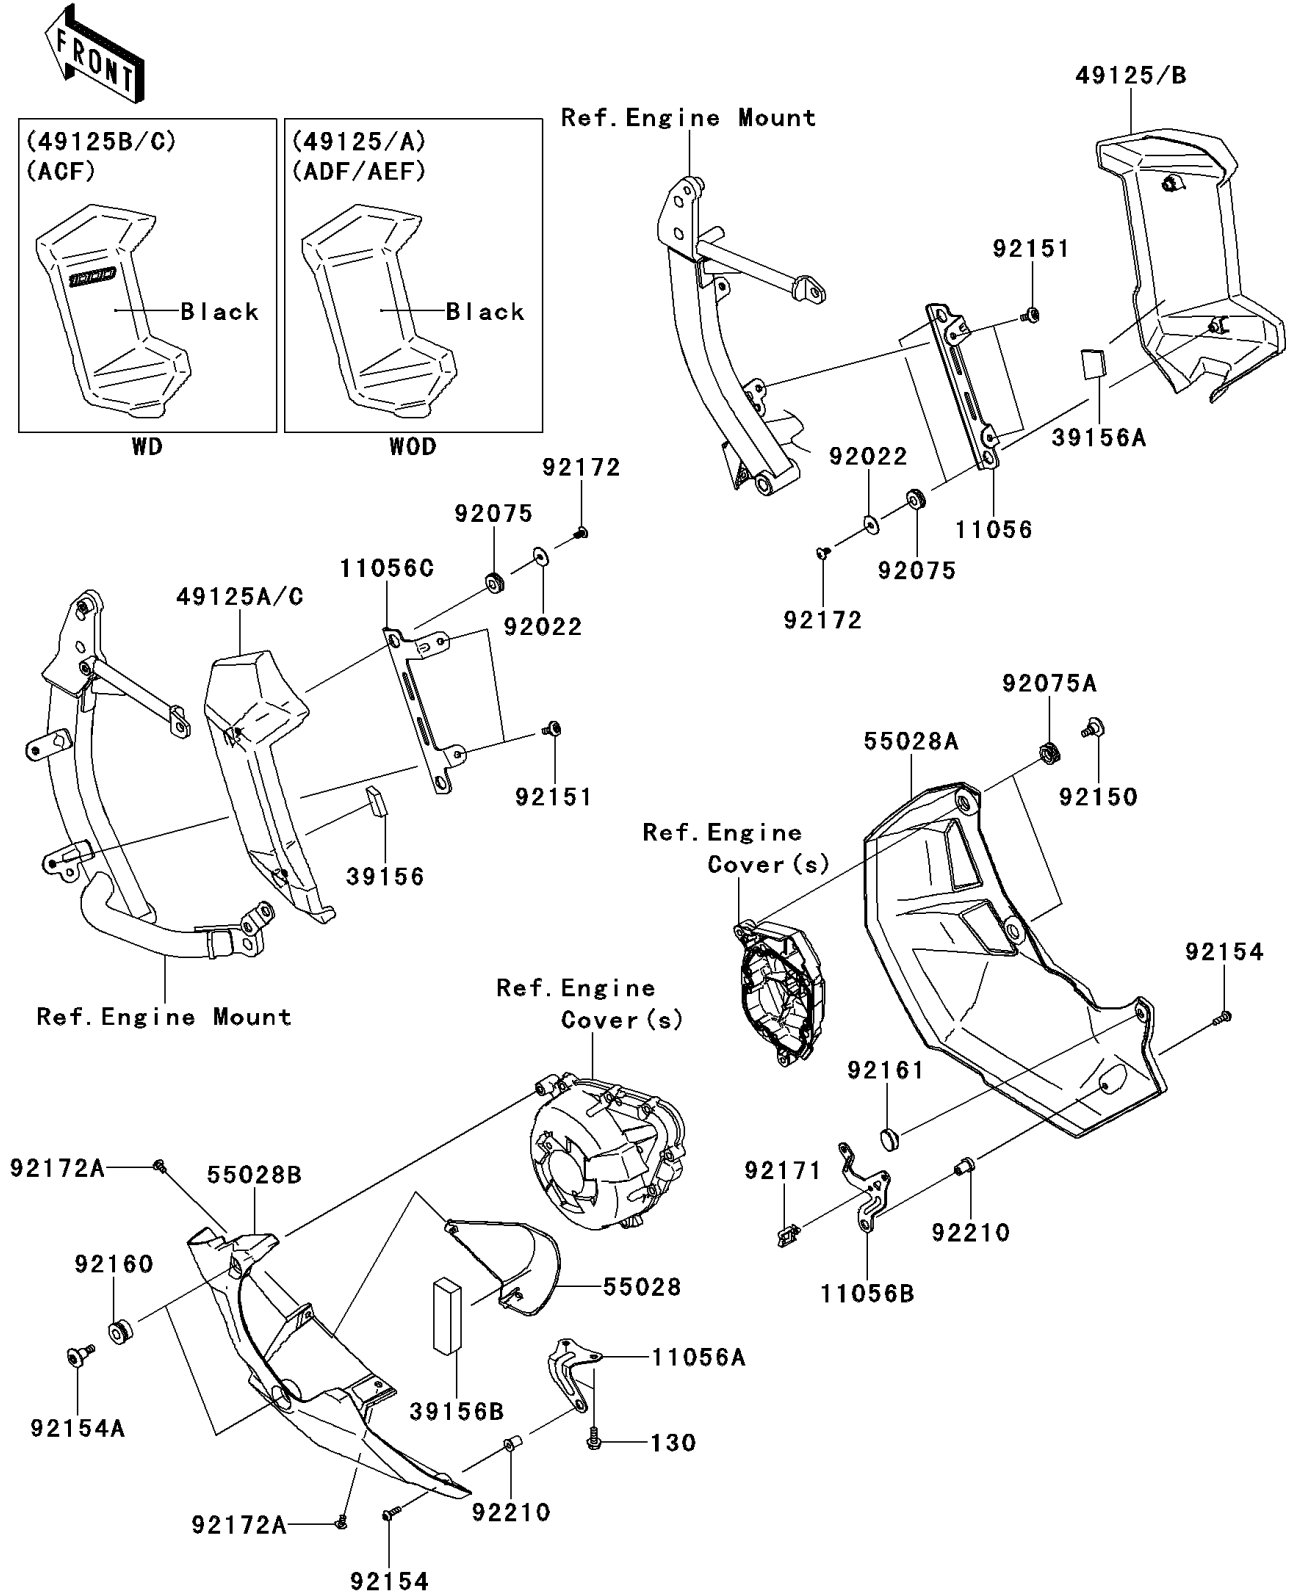

2014 VERSYS® 1000 (European) PARTS DIAGRAM

Cowling Lower

F2872

2014 VERSYS® 1000 (European) PARTS LIST

Cowling Lowers

ITEM NAME	PART NUMBER	QUANTITY
BOLT-FLANGED,6X16 (Ref # 130)	130CC0616	2
BRACKET,SHROUD,RH (Ref # 11056)	11056-1124	1
BRACKET,LWR COWLING,LH (Ref # 11056A)	11056-1308	1
BRACKET,LWR COWLING,RH (Ref # 11056B)	11056-1481	1
BRACKET,SHROUD,LH (Ref # 11056C)	11056-1679	1
PAD,T7,LH (Ref # 39156)	39156-0792	1
PAD,T5,RH (Ref # 39156A)	39156-0793	1
PAD (Ref # 39156B)	39156-0803	1
SHROUD,RH,F.S.BLACK (Ref # 49125)	49125-0562-18T	1
SHROUD,LH,F.S.BLACK (Ref # 49125A)	49125-0566-18T	1
COWLING,FILTER GUARD,F.S.BLACK (Ref # 55028)	55028-0400-18T	1
COWLING,LWR,RH,F.S.BLACK (Ref # 55028A)	55028-0412-18T	1
COWLING,LWR,LH,F.S.BLACK (Ref # 55028B)	55028-0423-18T	1
WASHER,5.5X20X1.2 (Ref # 92022)	92022-1405	4
DAMPER (Ref # 92075)	92075-051	4
DAMPER (Ref # 92075A)	92075-1634	2
BOLT,SOCKET,6MM (Ref # 92150)	92150-1154	2
BOLT,SOCKET,6X14 (Ref # 92151)	92151-1654	4
BOLT,SOCKET,5X16 (Ref # 92154)	92154-0209	2
BOLT,6X24 (Ref # 92154A)	92154-0348	2
DAMPER (Ref # 92160)	92160-1141	2
DAMPER,8X22X6 (Ref # 92161)	92161-0516	1
CLAMP (Ref # 92171)	92171-0290	1
SCREW,TAPPING,5X10 (Ref # 92172)	92172-0262	4
SCREW,TAPPING,5X10 (Ref # 92172A)	92172-0335	2
NUT,5MM (Ref # 92210)	92210-0001	2