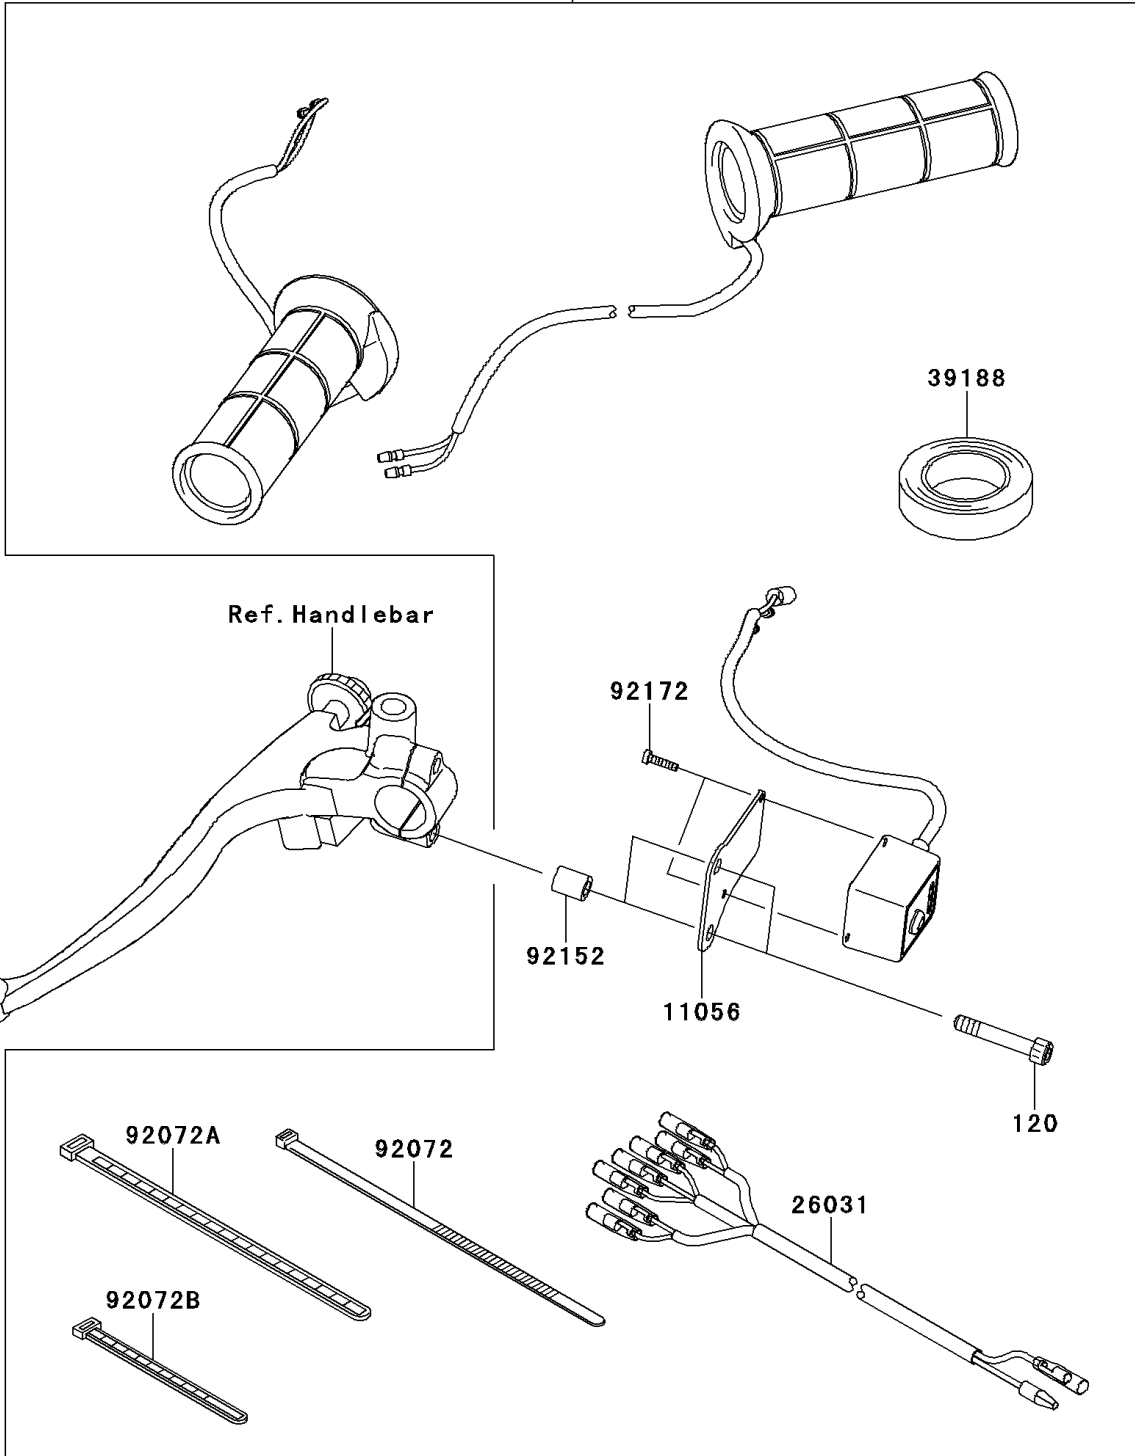

2013 VERSYS® 1000 (European) PARTS DIAGRAM

Accessory(Grip Heater)

F2910A

99994

2013 VERSYS® 1000 (European) PARTS LIST

Accessory(Grip Heater)

ITEM NAME	PART NUMBER	QUANTITY
BOLT-SOCKET,6X35 (Ref # 120)	120CB0635	2
BRACKET,GRIP HEATER SW. (Ref # 11056)	11056-0496	1
HARNESS (Ref # 26031)	26031-1203	1
TAPE,HARNESS (Ref # 39188)	39188-0006	1
BAND,L=202 (Ref # 92072)	92072-1195	1
BAND,L=250 (Ref # 92072A)	92072-1237	1
BAND,L=140 (Ref # 92072B)	92072-1293	1
COLLAR,6.5X10.5X13 (Ref # 92152)	92152-0902	2
SCREW,TAPPING,3X122 (Ref # 92172)	92172-0489	2
KIT-ACCESSORY,GRIP HEATER (Ref # 99994)	99994-0328	1