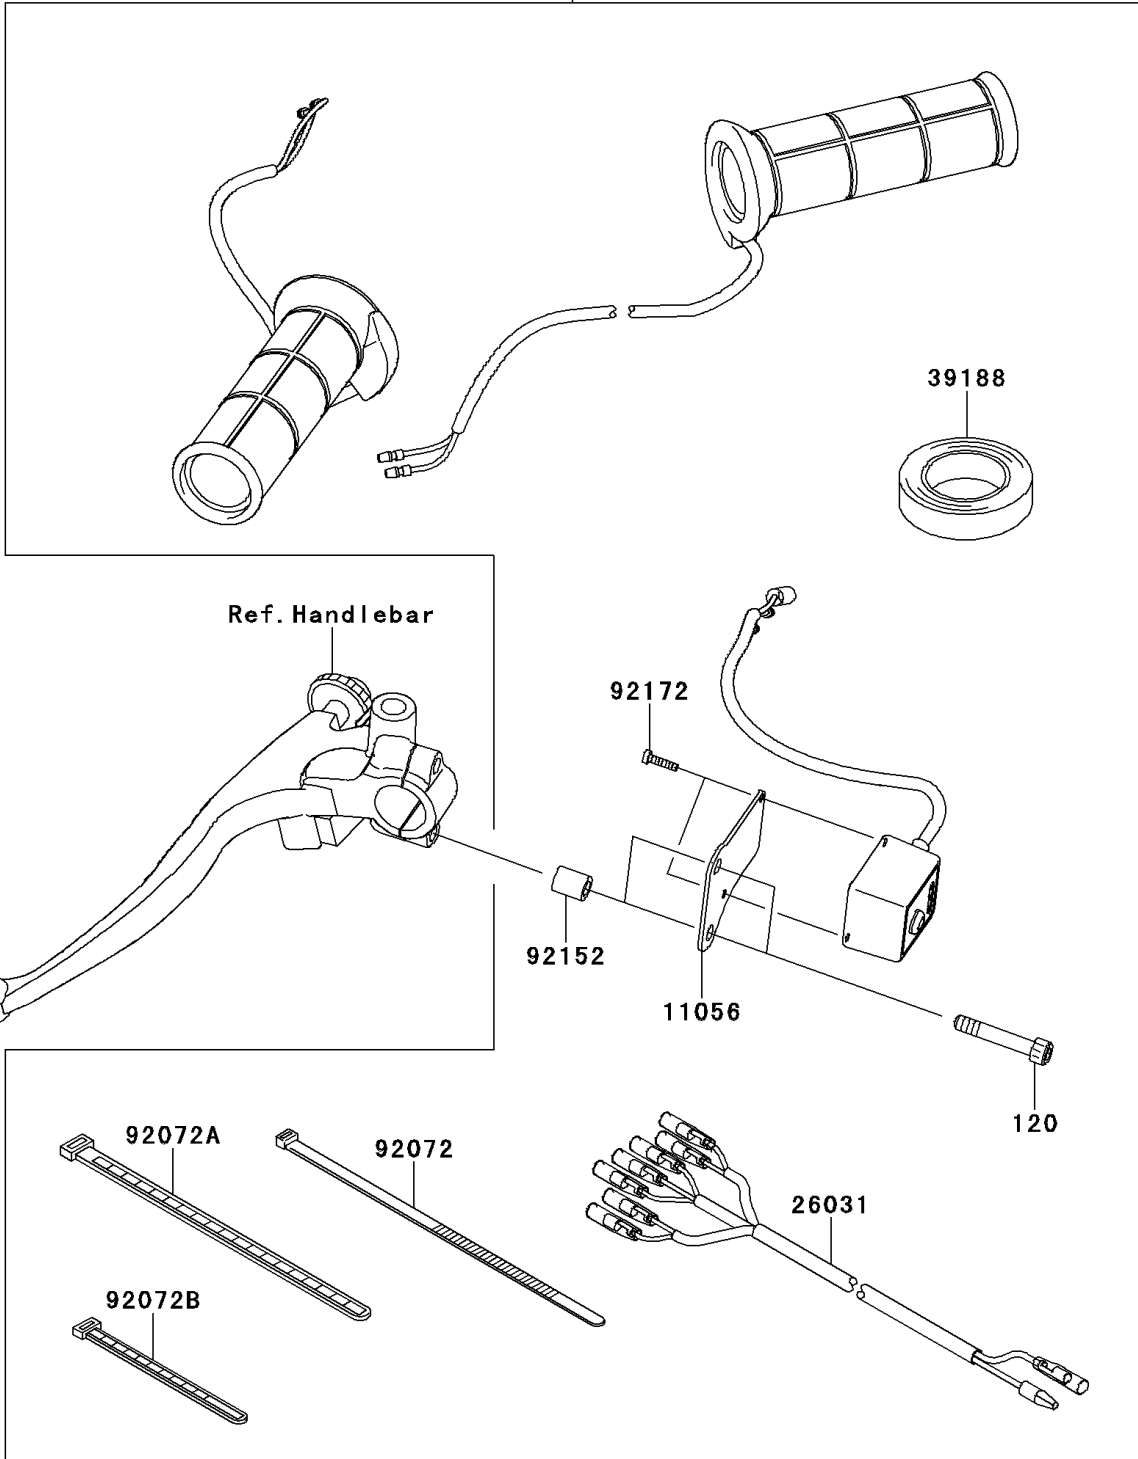

2014 VERSYS® 1000 (European) PARTS DIAGRAM

Accessory(Grip Heater)

F2910A

99994

2014 VERSYS® 1000 (European) PARTS LIST

Accessory(Grip Heater)

ITEM NAME	PART NUMBER	QUANTITY
BOLT-SOCKET,6X35 (Ref # 120)	120CB0635	2
BRACKET,GRIP HEATER SW. (Ref # 11056)	11056-0496	1
HARNESS (Ref # 26031)	26031-1203	1
TAPE,HARNESS (Ref # 39188)	39188-0006	1
BAND,L=202 (Ref # 92072)	92072-1195	1
BAND,L=250 (Ref # 92072A)	92072-1237	1
BAND,L=140 (Ref # 92072B)	92072-1293	1
COLLAR,6.5X10.5X13 (Ref # 92152)	92152-0902	2
SCREW,TAPPING,3X122 (Ref # 92172)	92172-0489	2
KIT-ACCESSORY,GRIP HEATER (Ref # 99994)	99994-0328	1