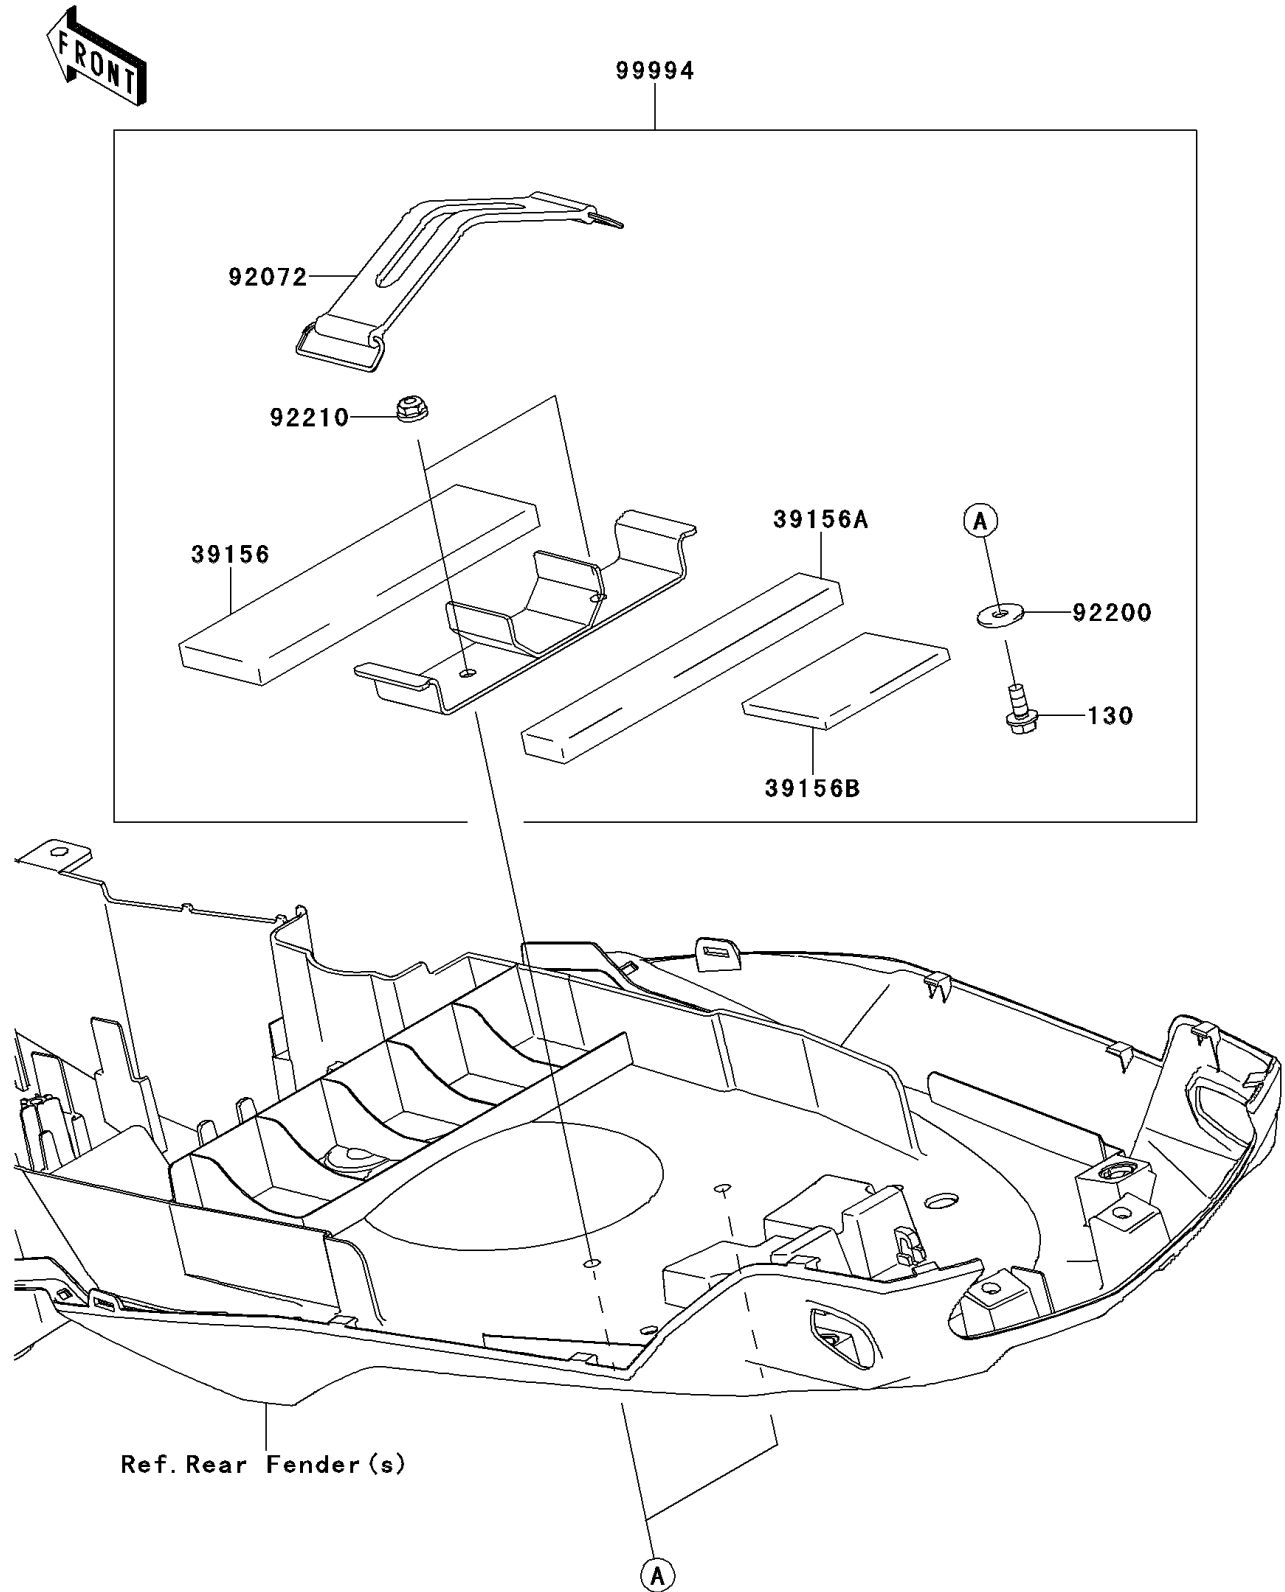

2014 VERSYS® 1000 (European) PARTS DIAGRAM

Accessory(U-Lock Bracket)

F2910B

2014 VERSYS® 1000 (European) PARTS LIST

Accessory(U-Lock Bracket)

ITEM NAME	PART NUMBER	QUANTITY
BOLT-FLANGED,6X14 (Ref # 130)	130CB0614	2
PAD (Ref # 39156)	39156-0867	1
PAD (Ref # 39156A)	39156-0868	1
PAD,53X75X5 (Ref # 39156B)	39156-0900	1
BAND,L=150 (Ref # 92072)	92072-1338	1
WASHER,6.5X20X1.6 (Ref # 92200)	92200-0283	2
NUT,LOCK,FLANGED,6MM (Ref # 92210)	92210-0303	2
KIT-ACCESSORY,U-LOCK (Ref # 99994)	99994-0340	1