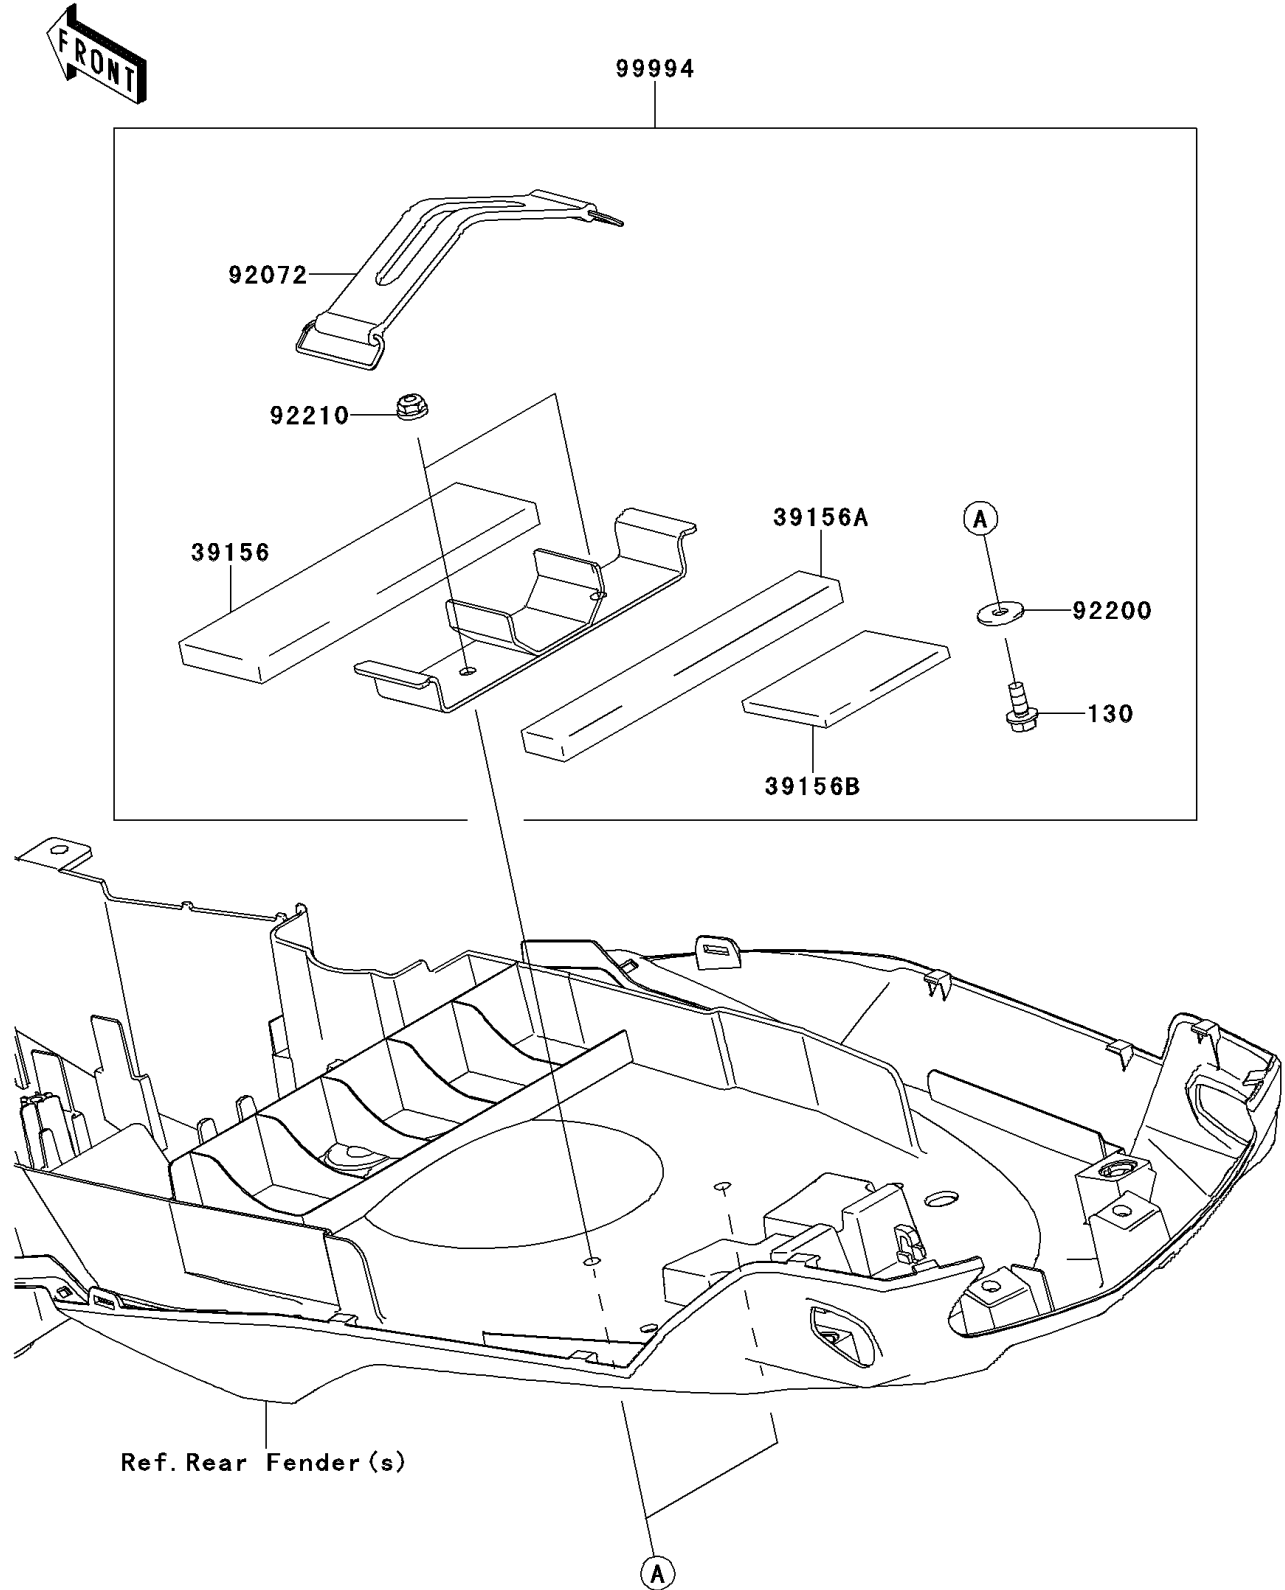

# 2014 VERSYS® 1000 (European) PARTS DIAGRAM

Accessory(U-Lock Bracket)

F2910B

## 2014 VERSYS® 1000 (European) PARTS LIST

Accessory(U-Lock Bracket)

ITEM NAME	PART NUMBER	QUANTITY
BOLT-FLANGED,6X14 (Ref # 130)	130CB0614	2
PAD (Ref # 39156)	39156-0867	1
PAD (Ref # 39156A)	39156-0868	1
PAD,53X75X5 (Ref # 39156B)	39156-0900	1
BAND,L=150 (Ref # 92072)	92072-1338	1
WASHER,6.5X20X1.6 (Ref # 92200)	92200-0283	2
NUT,LOCK,FLANGED,6MM (Ref # 92210)	92210-0303	2
KIT-ACCESSORY,U-LOCK (Ref # 99994)	99994-0340	1