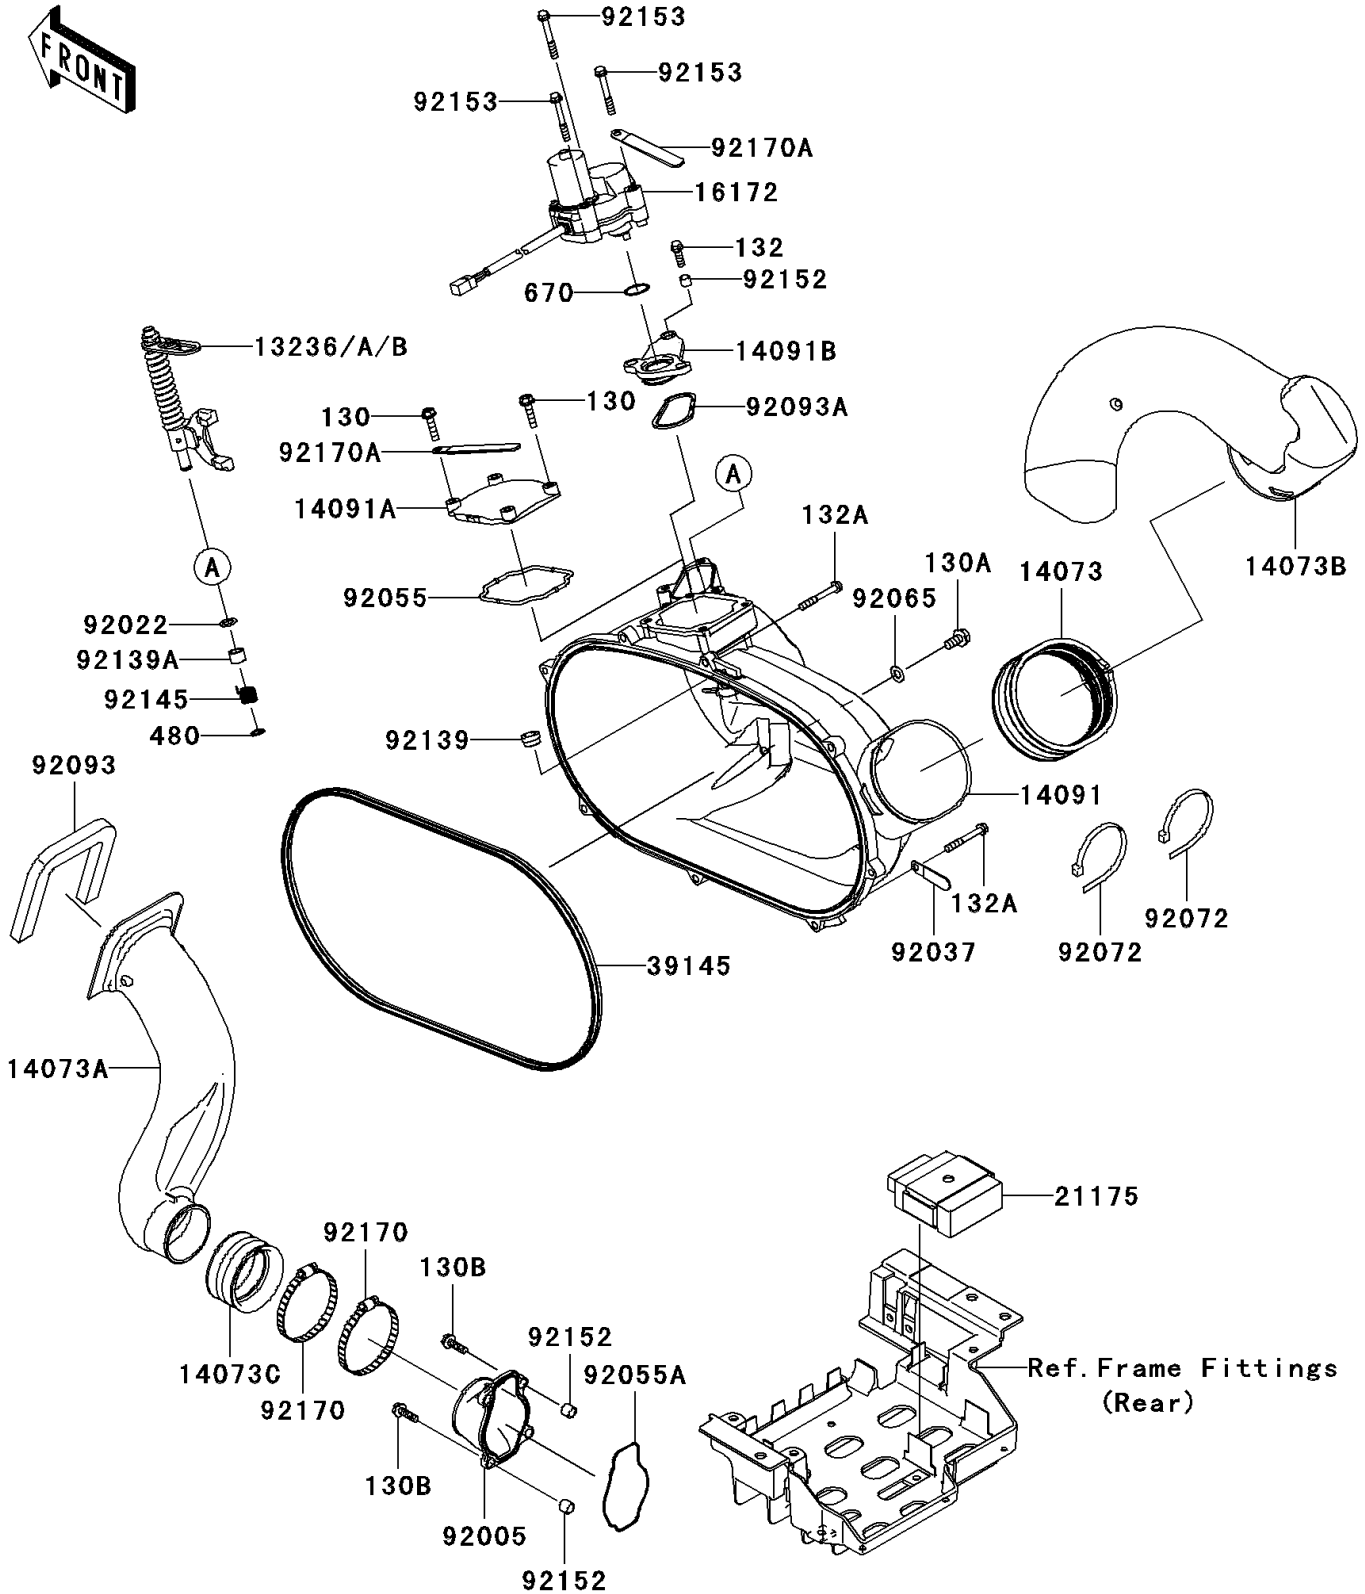

2009 Teryx 750 FI 4X4 LE Sport Monster Energy PARTS DIAGRAM

Converter Cover

E1393

2009 Teryx 750 FI 4X4 LE Sport Monster Energy PARTS LIST

Converter Cover

ITEM NAME	PART NUMBER	QUANTITY
BOLT-FLANGED,6X25 (Ref # 130)	130BA0625	4
BOLT-FLANGED,8X16 (Ref # 130A)	130BA0816	1
BOLT-FLANGED,6X20 (Ref # 130B)	130CD0620	4
BOLT-FLANGED-SMALL,6X20 (Ref # 132)	132BA0620	1
BOLT-FLANGED-SMALL,6X45 (Ref # 132A)	132BA0645	8
CIRCLIP-TYPE-C,10MM (Ref # 480)	480J1000	1
O RING (Ref # 670)	670D3022	1
LEVER-COMP,YELLOW (Ref # 13236)	13236-0123	AR
LEVER-COMP,GREEN (Ref # 13236A)	13236-0124	AR
LEVER-COMP,PAINT LESS (Ref # 13236B)	13236-0125	1
DUCT,EXHAUST JOINT (Ref # 14073)	14073-0136	1
DUCT,INTAKE (Ref # 14073A)	14073-0259	1
DUCT,EXHAUST (Ref # 14073B)	14073-0260	1
DUCT,JOINT (Ref # 14073C)	14073-1775	1
COVER,CVT (Ref # 14091)	14091-0671	1
COVER,ACCESS (Ref # 14091A)	14091-0672	1
COVER,MOUNTING EYE,ACTR (Ref # 14091B)	14091-0673	1
ACTUATOR (Ref # 16172)	16172-0019	1
CONTROL UNIT-ELECTRONIC (Ref # 21175)	21175-0151	1
TRIM-SEAL (Ref # 39145)	39145-0037	1
FITTING (Ref # 92005)	92005-1387	1
WASHER,10.2X16X1 (Ref # 92022)	92022-1829	1
CLAMP,L=45 (Ref # 92037)	92037-1539	1
RING-O (Ref # 92055)	92055-0120	1
RING-O (Ref # 92055A)	92055-1630	1
GASKET (Ref # 92065)	92065-023	1
BAND,L=460 (Ref # 92072)	92072-0073	2
SEAL,INTAKE DUCT (Ref # 92093)	92093-0150	1
SEAL (Ref # 92093A)	92093-1548	1

2009 Teryx 750 FI 4X4 LE Sport Monster Energy PARTS LIST

Converter Cover

ITEM NAME	PART NUMBER	QUANTITY
BUSHING,10X14X11 (Ref # 92139)	92139-0214	1
BUSHING,10X13X11.9 (Ref # 92139A)	92139-0254	1
SPRING,RETURN (Ref # 92145)	92145-0443	1
COLLAR (Ref # 92152)	92152-1332	5
BOLT,6X47 (Ref # 92153)	92153-0678	3
CLAMP (Ref # 92170)	92170-1764	2
CLAMP (Ref # 92170A)	92170-1925	2