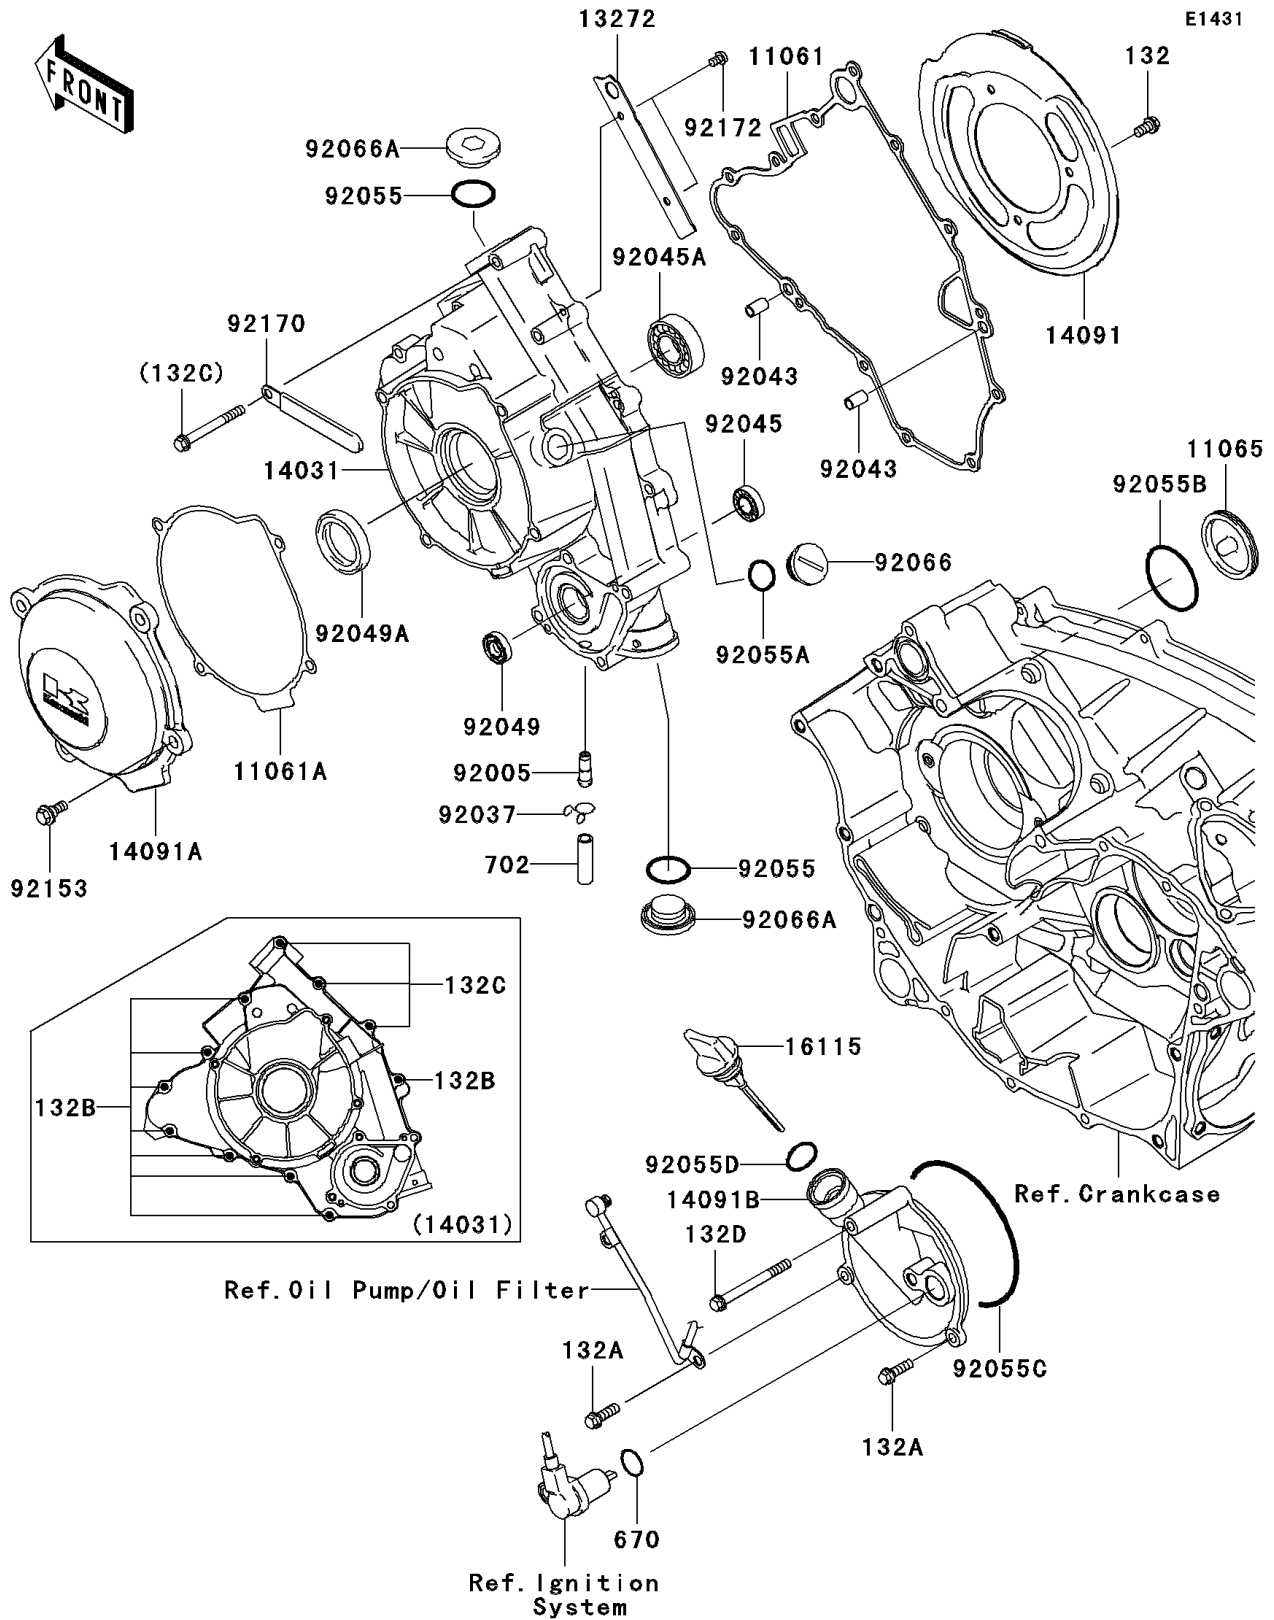

2009 Teryx 750 FI 4X4 LE Sport PARTS DIAGRAM

Engine Cover(s)

2009 Teryx 750 FI 4X4 LE Sport PARTS LIST

Engine Cover(s)

ITEM NAME	PART NUMBER	QUANTITY
BOLT-FLANGED-SMALL,6X12 (Ref # 132)	132BD0612	3
BOLT-FLANGED-SMALL,6X20 (Ref # 132A)	132BD0620	2
BOLT-FLANGED-SMALL,6X30 (Ref # 132B)	132BD0630	8
BOLT-FLANGED-SMALL,6X55 (Ref # 132C)	132BD0655	3
BOLT-FLANGED-SMALL,6X65 (Ref # 132D)	132BD0665	1
O RING (Ref # 670)	670D2018	1
TUBE-RUBBER,7X10X35 (Ref # 702)	702A07035	1
GASKET (Ref # 11061)	11061-1119	1
GASKET (Ref # 11061A)	11061-1153	1
CAP (Ref # 11065)	11065-1151	1
PLATE (Ref # 13272)	13272-0707	1
COVER-GENERATOR (Ref # 14031)	14031-0112	1
COVER,BELT CONVERTER (Ref # 14091)	14091-0309	1
COVER (Ref # 14091A)	14091-0738	1
COVER (Ref # 14091B)	14091-1365	1
CAP-OIL FILLER (Ref # 16115)	16115-0023	1
FITTING (Ref # 92005)	92005-1369	1
CLAMP,TUBE (Ref # 92037)	92037-147	1
PIN,6.2X8X14 (Ref # 92043)	92043-1263	2
BEARING-BALL,6901 (Ref # 92045)	92045-0084	1
BEARING-BALL,TMB004JR2CM (Ref # 92045A)	92045-0086	1
SEAL-OIL,SC 12X22X5 (Ref # 92049)	92049-1228	1
SEAL-OIL,HTC 28X45X7 (Ref # 92049A)	92049-1576	1
RING-O,25.7X2.4 (Ref # 92055)	92055-1136	2
RING-O,20X2 (Ref # 92055A)	92055-1146	1
RING-O,44.7X2.4 (Ref # 92055B)	92055-1279	1
RING-O,99.5X2.0 (Ref # 92055C)	92055-1632	1
RING-O,20X3 (Ref # 92055D)	92055-2185	1
PLUG,COVER (Ref # 92066)	92066-0011	1

2009 Teryx 750 FI 4X4 LE Sport PARTS LIST

Engine Cover(s)

ITEM NAME	PART NUMBER	QUANTITY
PLUG,25X8 (Ref # 92066A)	92066-0012	2
BOLT,FLANGED,6X16 (Ref # 92153)	92153-7007	4
CLAMP (Ref # 92170)	92170-1925	1
SCREW,5X8 (Ref # 92172)	92172-0119	2