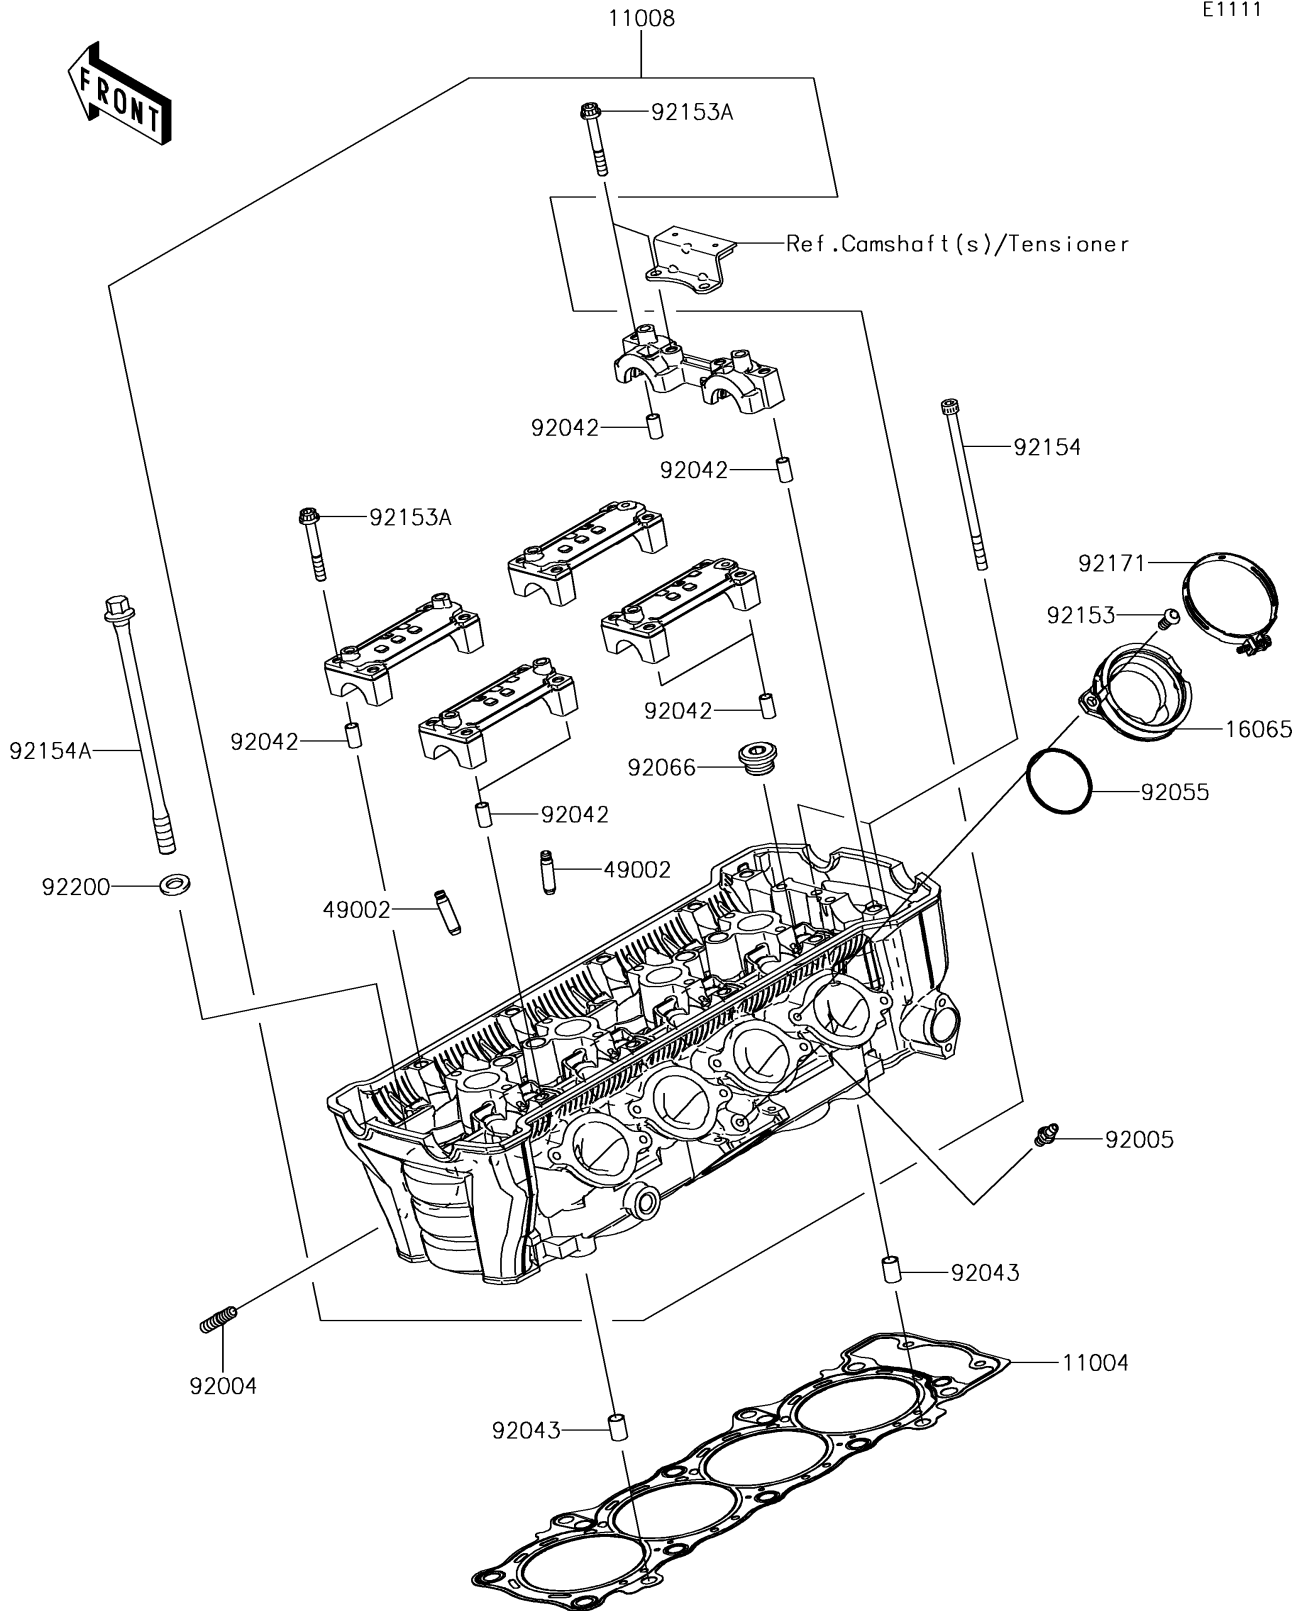

2017 Versys 1000 LT PARTS DIAGRAM

Cylinder Head

E1111

2017 Versys 1000 LT PARTS LIST

Cylinder Head

ITEM NAME	PART NUMBER	QUANTITY
GASKET-HEAD (Ref # 11004)	11004-0084	1
HEAD-COMP-CYLINDER (Ref # 11008)	11008-0838	1
HOLDER-CARBURETOR (Ref # 16065)	16065-0067	4
GUIDE-VALVE (Ref # 49002)	49002-0009	16
STUD (Ref # 92004)	92004-0050	8
FITTING (Ref # 92005)	92005-1273	1
PIN,DOWEL,6.3X8X14 (Ref # 92042)	92042-007	10
PIN,8.2X10X14 (Ref # 92043)	92043-1264	2
RING-O,42X1.9 (Ref # 92055)	92055-1536	4
PLUG,18X10 (Ref # 92066)	92066-0016	5
BOLT,TORX,6X14 (Ref # 92153)	92153-0406	8
BOLT,SOCKET,6X45 (Ref # 92153A)	92153-0656	20
BOLT,SOCKET,6X115 (Ref # 92154)	92154-0205	2
BOLT,FLANGED,10X165 (Ref # 92154A)	92154-2638	10
CLAMP,60MM (Ref # 92171)	92171-0729	4
WASHER,10.2X18.4X1.8 (Ref # 92200)	92200-1691	10