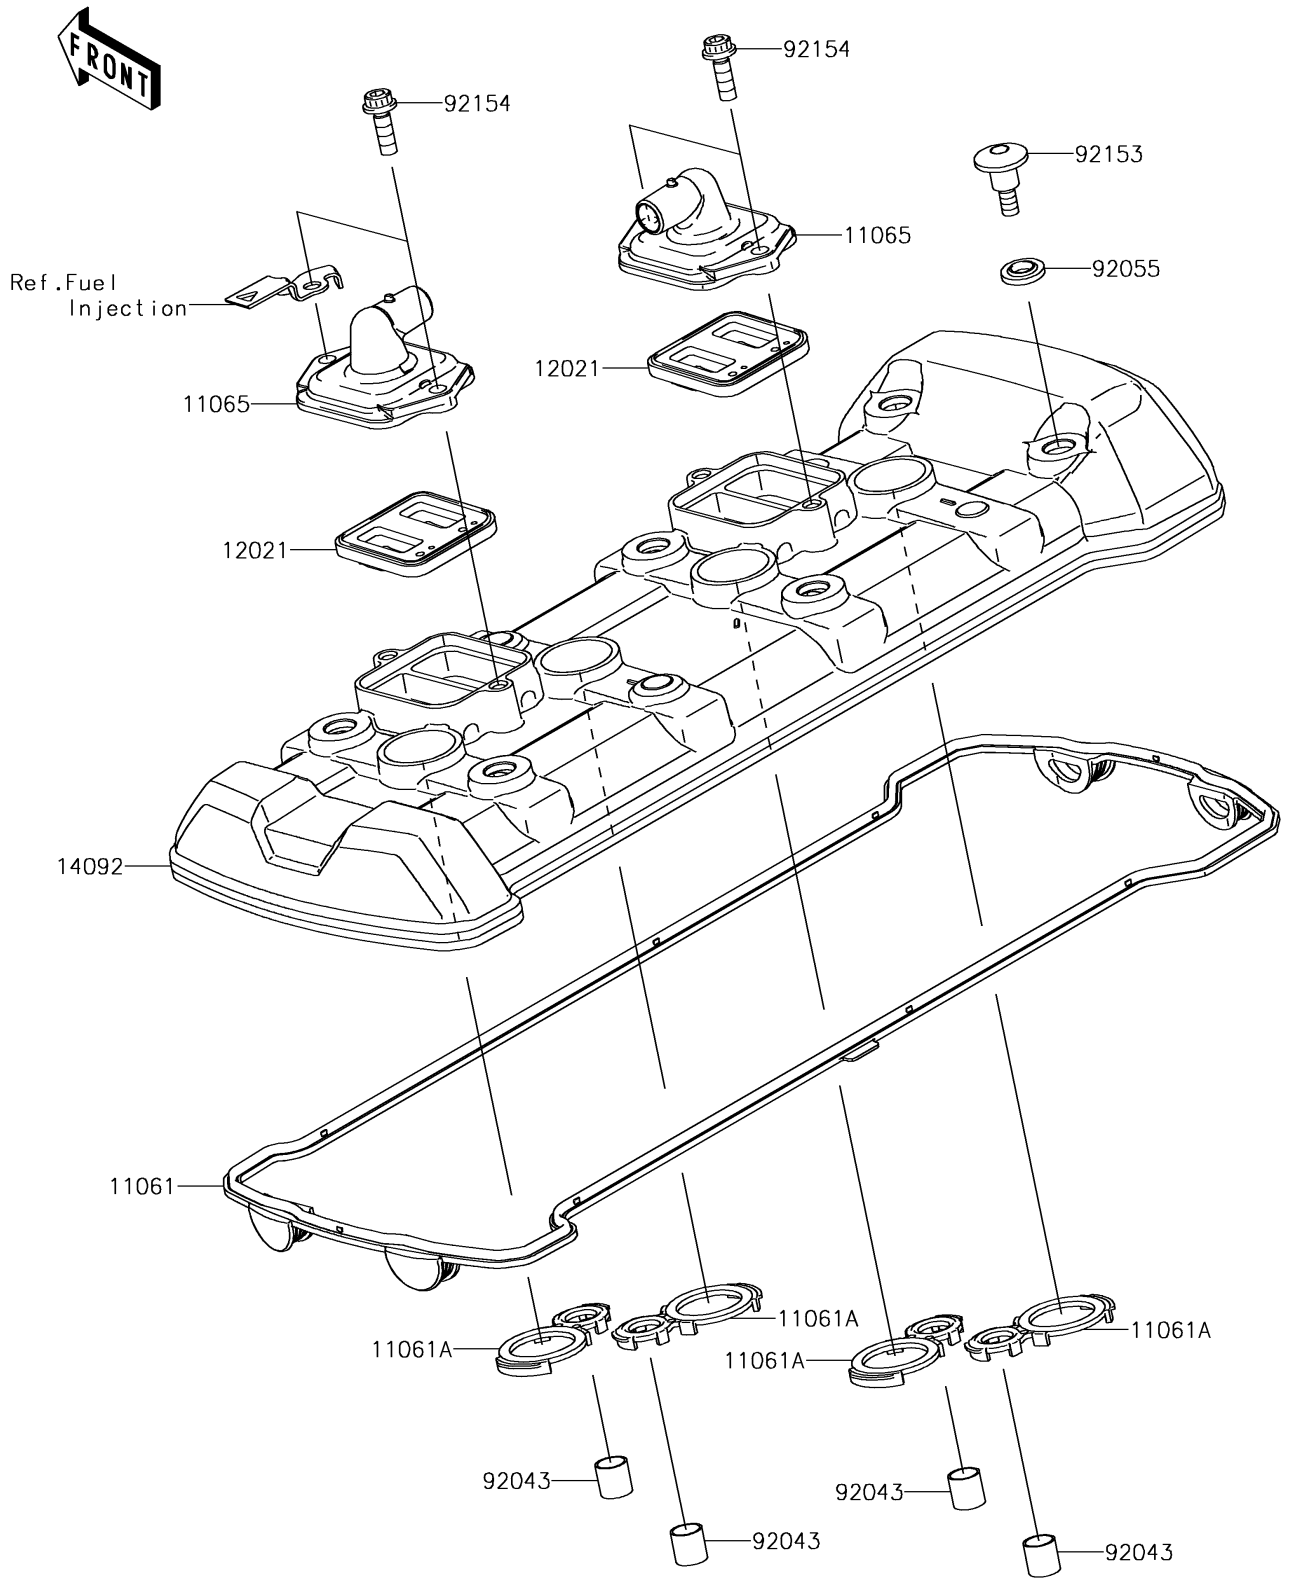

2017 Versys 1000 LT PARTS DIAGRAM

Cylinder Head Cover

E1112

2017 Versys 1000 LT PARTS LIST

Cylinder Head Cover

ITEM NAME	PART NUMBER	QUANTITY
GASKET,HEAD COVER (Ref # 11061)	11061-0914	1
GASKET,SPARK PLUG (Ref # 11061A)	11061-1213	4
CAP,HEAD COVER (Ref # 11065)	11065-0328	2
VALVE-ASSY-REED (Ref # 12021)	12021-0016	2
COVER,HEAD (Ref # 14092)	14092-0831	1
PIN,10.1X12X14 (Ref # 92043)	92043-4009	4
RING-O (Ref # 92055)	92055-0785	6
BOLT,SOCKET,6X22.5 (Ref # 92153)	92153-1779	6
BOLT,SOCKET,6X18 (Ref # 92154)	92154-0351	4