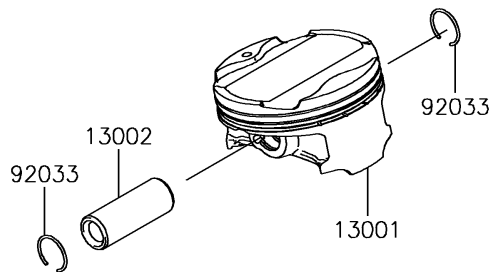

# 2017 Versys 1000 LT PARTS DIAGRAM

Cylinder/Piston(s)

E1120

## 2017 Versys 1000 LT PARTS LIST

Cylinder/Piston(s)

ITEM NAME	PART NUMBER	QUANTITY
CYLINDER-ENGINE (Ref # 11005)	11005-0648	1
GASKET,CYLINDER BASE (Ref # 11061)	11061-0402	1
PISTON-ENGINE (Ref # 13001)	13001-0729	4
PIN-PISTON (Ref # 13002)	13002-0004	4
RING-SET-PISTON (Ref # 13008)	13008-0573	4
RING-SNAP (Ref # 92033)	92033-1054	8