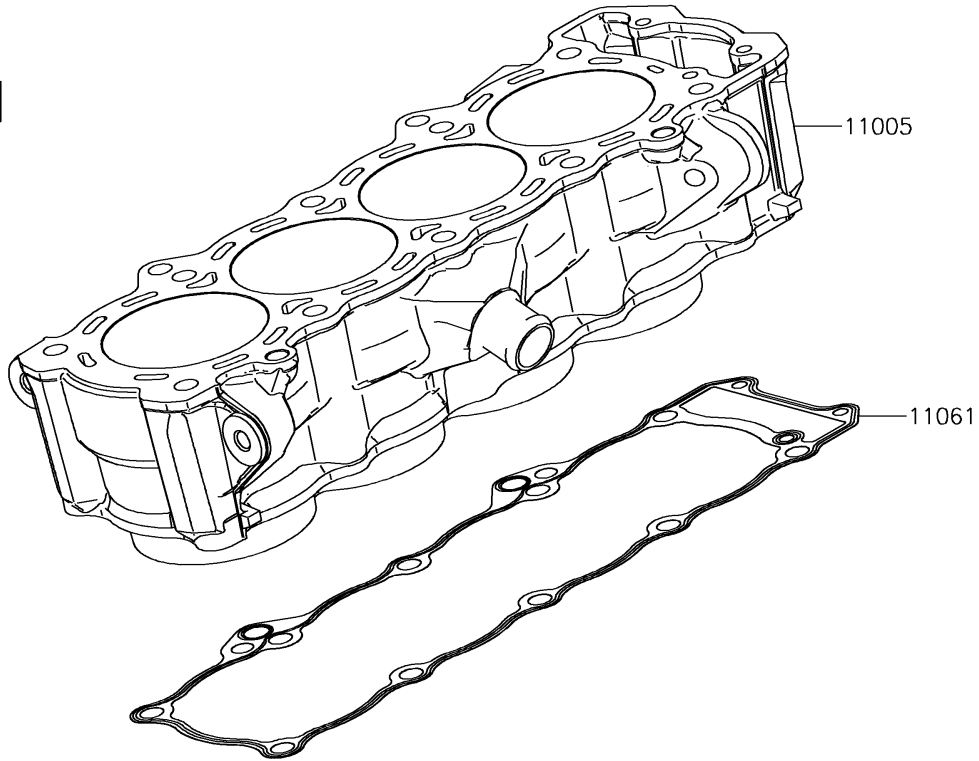

# 2017 Versys 1000 LT PARTS DIAGRAM

Cylinder/Piston(s)

E1120

## 2017 Versys 1000 LT PARTS LIST

Cylinder/Piston(s)

ITEM NAME	PART NUMBER	QUANTITY
CYLINDER-ENGINE (Ref # 11005)	11005-0648	1
GASKET,CYLINDER BASE (Ref # 11061)	11061-0402	1
PISTON-ENGINE (Ref # 13001)	13001-0729	4
PIN-PISTON (Ref # 13002)	13002-0004	4
RING-SET-PISTON (Ref # 13008)	13008-0573	4
RING-SNAP (Ref # 92033)	92033-1054	8