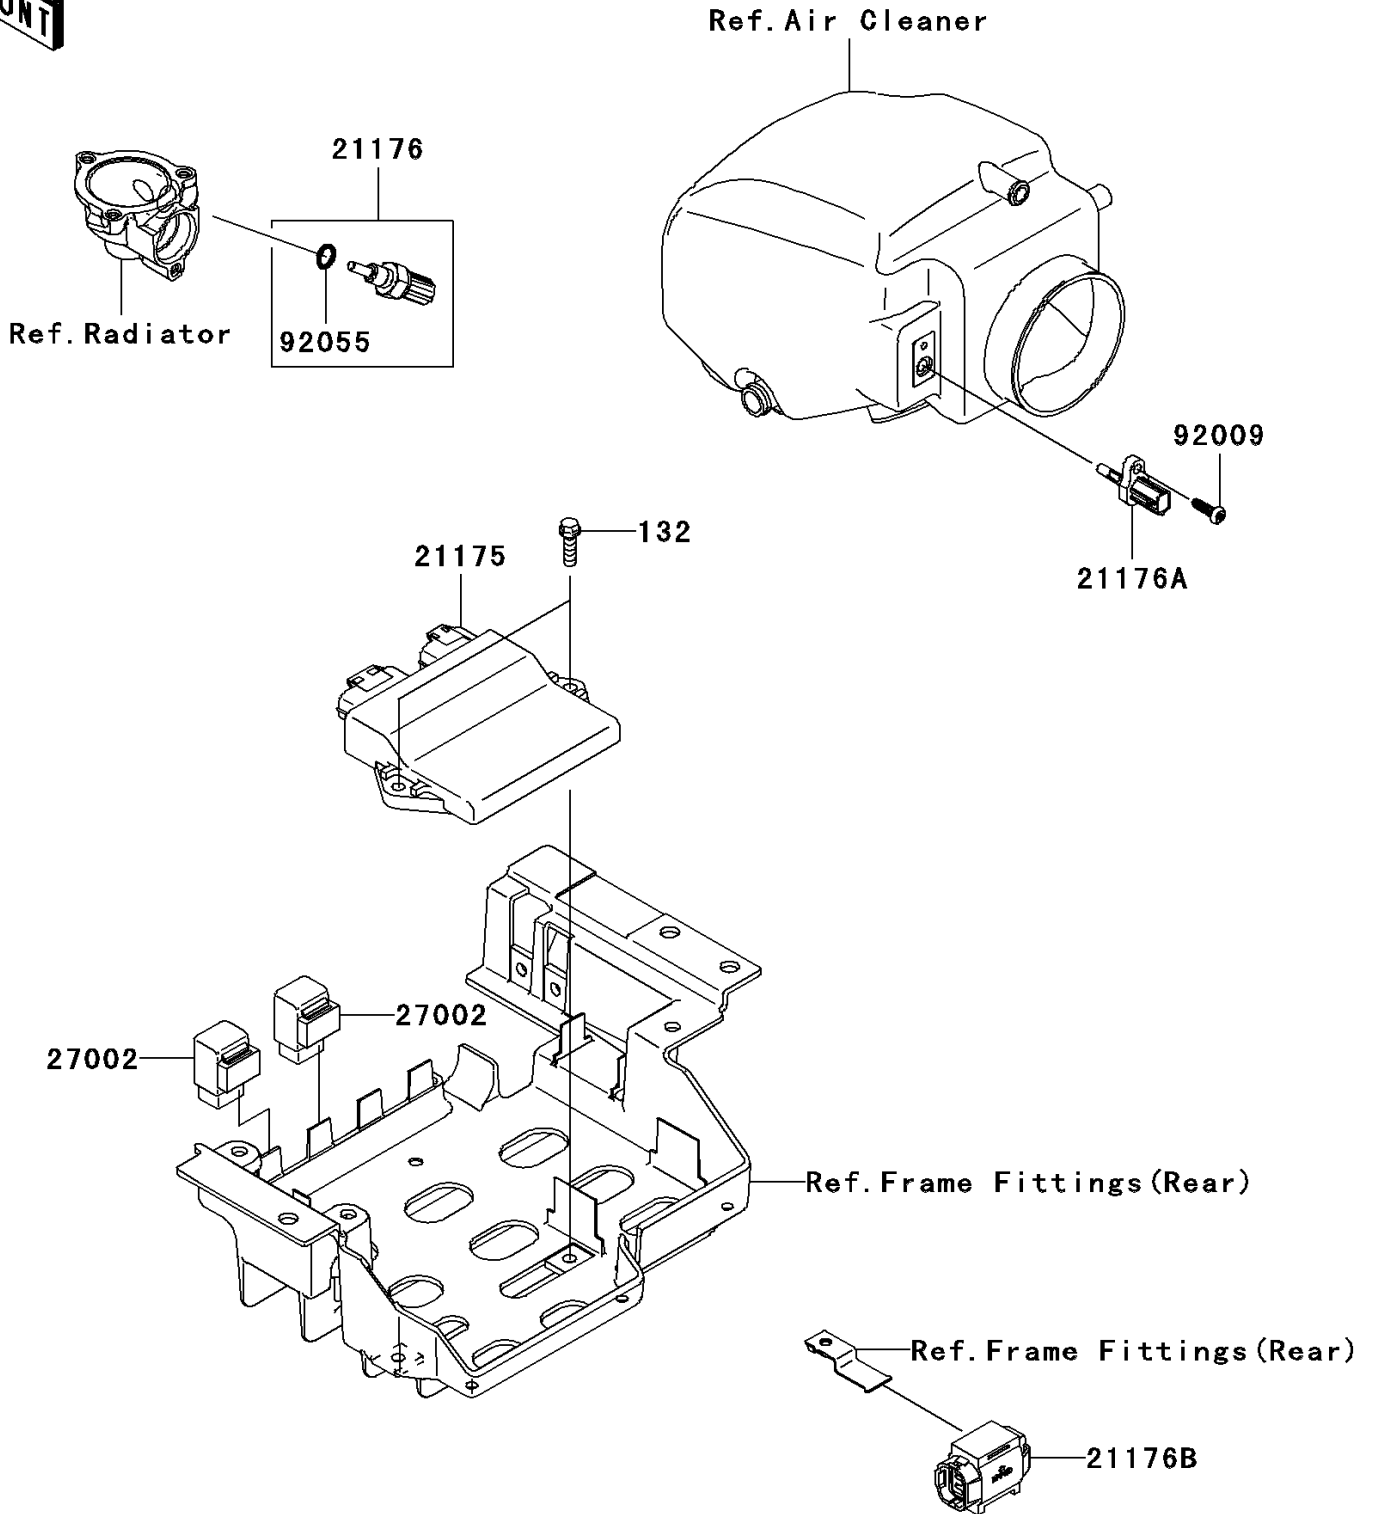

# 2009 Teryx 750 FI 4X4 LE Sport PARTS DIAGRAM

Fuel Injection

E1530

### Fuel Injection

ITEM NAME	PART NUMBER	QUANTITY
BOLT-FLANGED-SMALL,6X20 (Ref # 132)	132BD0620	2
CONTROL UNIT-ELECTRONIC (Ref # 21175)	21175-0230	1
SENSOR,WATER TEMP (Ref # 21176)	21176-0009	1
SENSOR,AIR TEMPERATURE (Ref # 21176A)	21176-0048	1
SENSOR,VEHICLE-DOWN (Ref # 21176B)	21176-0066	1
RELAY-ASSY (Ref # 27002)	27002-1062	2
SCREW,TAPPING,5X16 (Ref # 92009)	92009-1984	1
RING-O,9.5X1.9 (Ref # 92055)	92055-0016	1