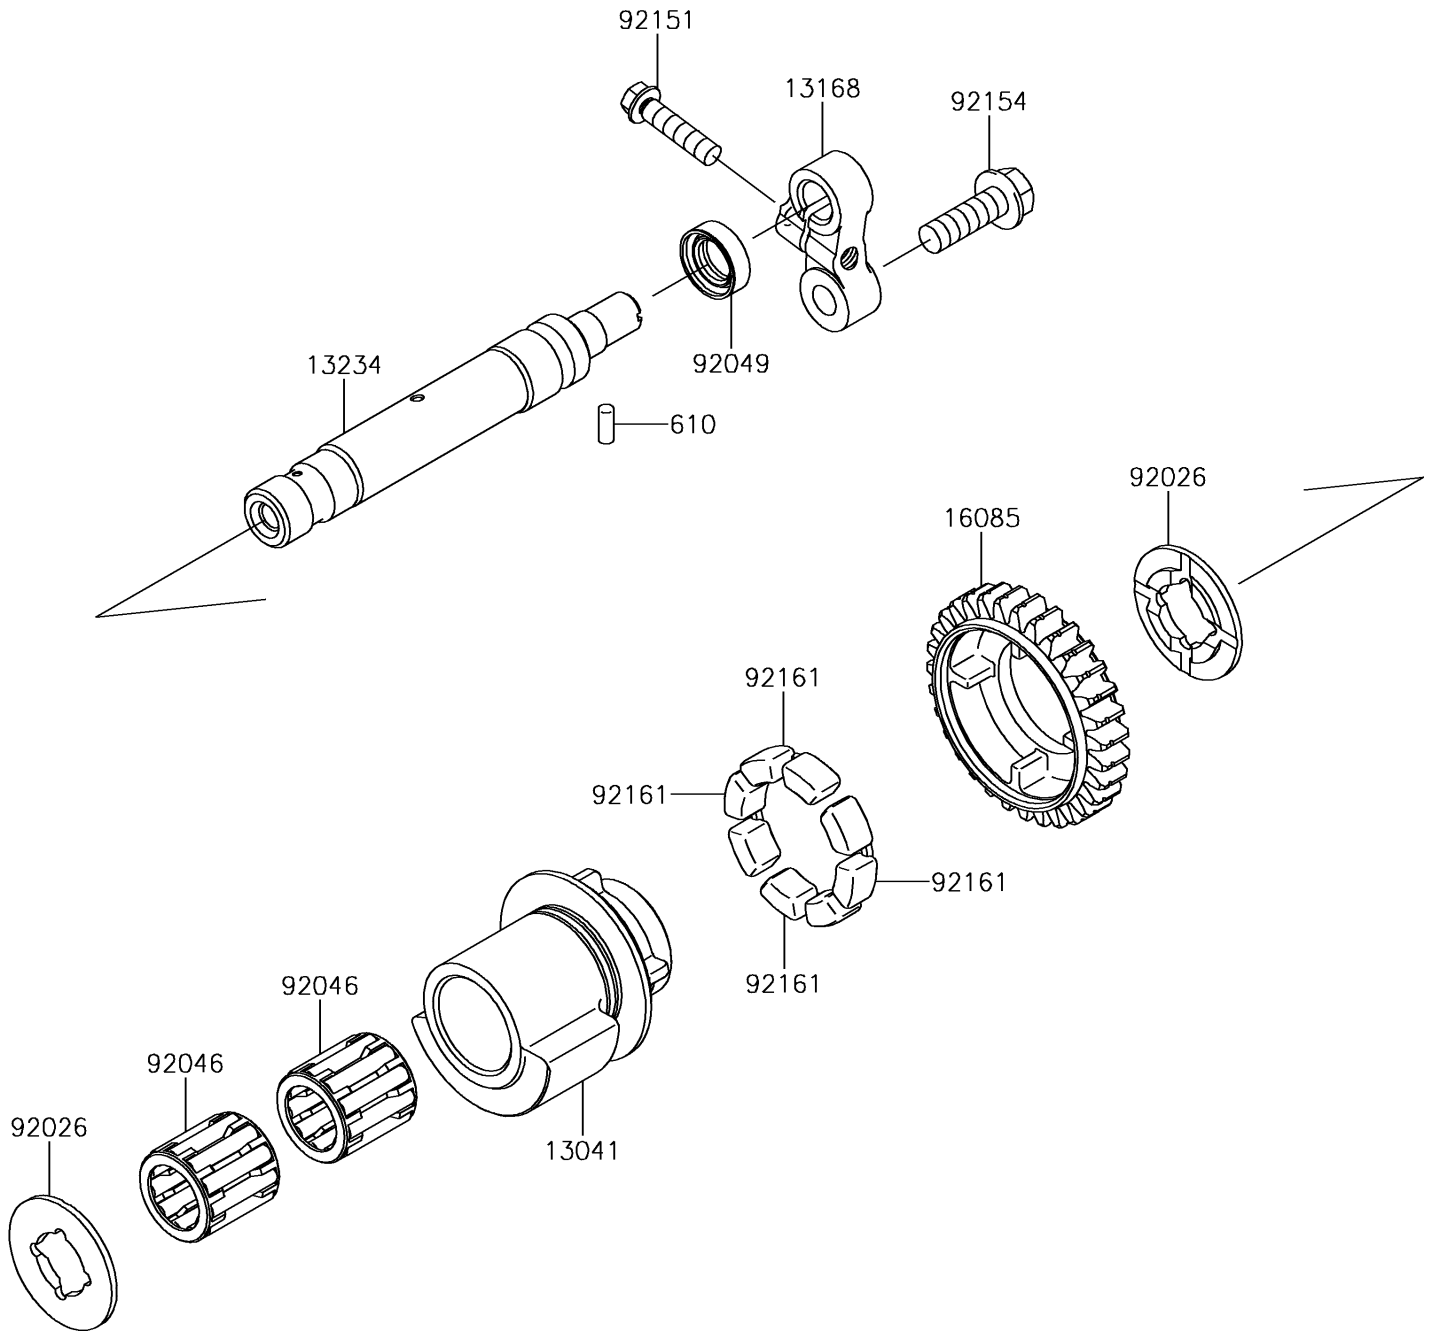

2017 Versys 1000 LT PARTS DIAGRAM

Balancer

E1323

2017 Versys 1000 LT PARTS LIST

Balancer

ITEM NAME	PART NUMBER	QUANTITY
BALANCER (Ref # 13041)	13041-0040	1
LEVER (Ref # 13168)	13168-0115	1
SHAFT-COMP (Ref # 13234)	13234-0038	1
GEAR,BALANCER,31T (Ref # 16085)	16085-0134	1
ROLLER,4X10 (Ref # 610)	610A0410	1
SPACER (Ref # 92026)	92026-0082	2
BEARING-NEEDLE (Ref # 92046)	92046-1266	2
SEAL-OIL,TC 12X22X7 (Ref # 92049)	92049-2204	1
BOLT,FLANGED-SMALL,6X25 (Ref # 92151)	92151-1930	1
BOLT,FLANGED,8X25 (Ref # 92154)	92154-0413	1
DAMPER (Ref # 92161)	92161-1055	4