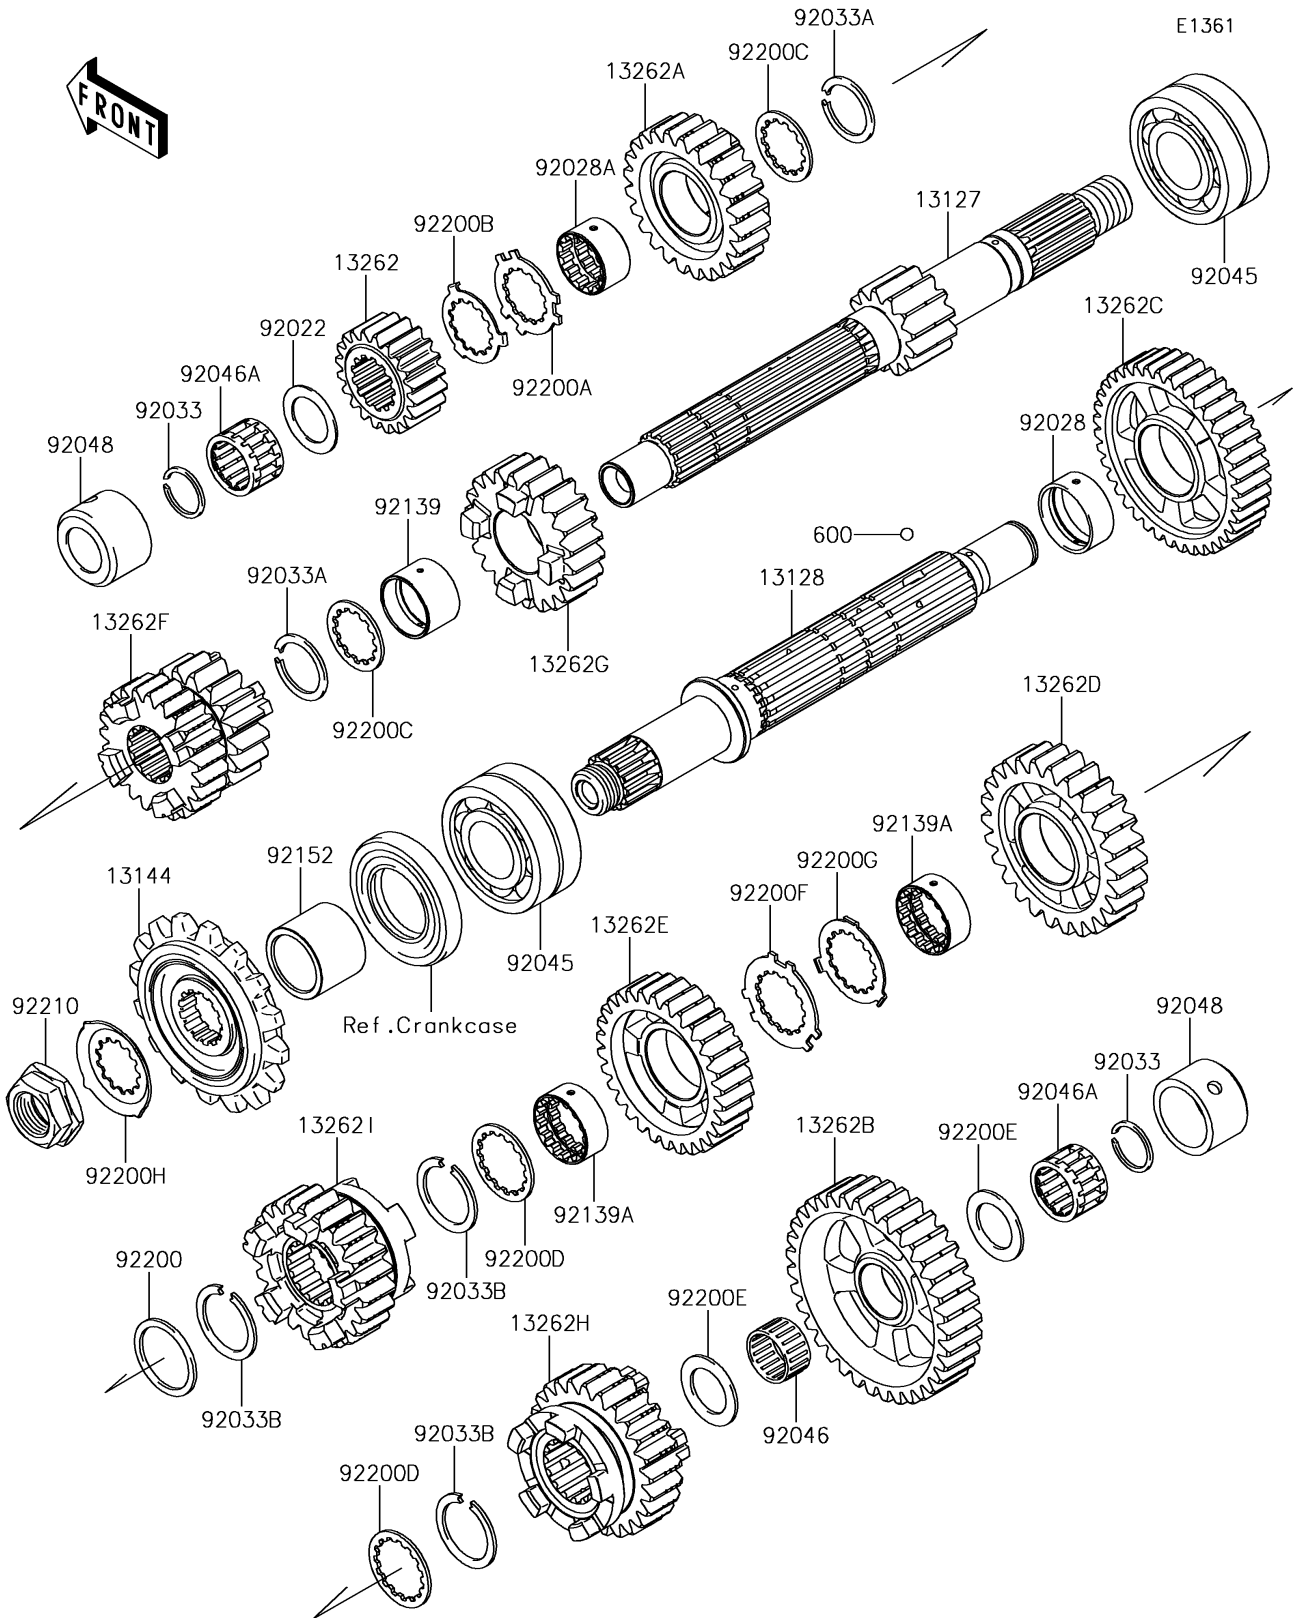

2018 VERSYS® 1000 LT PARTS DIAGRAM

Transmission

2018 VERSYS® 1000 LT PARTS LIST

Transmission

ITEM NAME	PART NUMBER	QUANTITY
SHAFT-TRANSMISSION INPUT (Ref # 13127)	13127-0635	1
SHAFT-TRANSMISSION OUTPUT (Ref # 13128)	13128-0054	1
SPROCKET-OUTPUT,15T (Ref # 13144)	13144-0070	1
GEAR,INPUT 2ND,20T (Ref # 13262)	13262-0753	1
GEAR,INPUT TOP,24T (Ref # 13262A)	13262-0884	1
GEAR,OUTPUT LOW,35T (Ref # 13262B)	13262-0885	1
GEAR,OUTPUT 2ND,39T (Ref # 13262C)	13262-0886	1
GEAR,OUTPUT 3RD,26T (Ref # 13262D)	13262-0887	1
GEAR,OUTPUT 4TH,30T (Ref # 13262E)	13262-0888	1
GEAR,INPUT 3RD&4TH,17T&23T (Ref # 13262F)	13262-1137	1
GEAR,INPUT 5TH,22T (Ref # 13262G)	13262-1159	1
GEAR,OUTPUT 5TH,25T (Ref # 13262H)	13262-1198	1
GEAR,OUTPUT TOP,23T (Ref # 13262I)	13262-1199	1
BALL-STEEL,5/32 (Ref # 600)	600A0500	3
WASHER,20.5X30X1,STEEL (Ref # 92022)	92022-112	1
BUSHING,OUTPUT,2ND (Ref # 92028)	92028-1739	1
BUSHING,INPUT TOP GEAR (Ref # 92028A)	92028-1915	1
RING-SNAP,20MM (Ref # 92033)	92033-015	2
RING-SNAP,24MM (Ref # 92033A)	92033-026	2
RING-SNAP,T=1.5 (Ref # 92033B)	92033-1249	3
BEARING-BALL,DAC2557NSSH (Ref # 92045)	92045-0003	2
BEARING-NEEDLE,K20X24X13 (Ref # 92046)	92046-1219	1
BEARING-NEEDLE,PK20X27X17X3 (Ref # 92046A)	92046-1303	2
RACE (Ref # 92048)	92048-0016	2
BUSHING,25X28X17.8 (Ref # 92139)	92139-0280	1
BUSHING,OUTPUT,3RD&4TH (Ref # 92139A)	92139-0281	2
COLLAR,SPROCKET (Ref # 92152)	92152-0812	1
WASHER,28.1X34.0X1.6 (Ref # 92200)	92200-0228	1
WASHER,25.2X34.2X1.5 (Ref # 92200A)	92200-0520	1

2018 VERSYS® 1000 LT PARTS LIST

Transmission

ITEM NAME	PART NUMBER	QUANTITY
WASHER,25.2X32X1 (Ref # 92200B)	92200-0521	1
WASHER,25.2X31.0X1.5 (Ref # 92200C)	92200-1239	2
WASHER,28.5X34.0X1.5 (Ref # 92200D)	92200-1240	2
WASHER,20.5X31X1.5 (Ref # 92200E)	92200-1375	2
WASHER,25.8X40.5X1.5 (Ref # 92200F)	92200-1522	1
WASHER,25.2X37.0X1.0 (Ref # 92200G)	92200-1523	1
WASHER (Ref # 92200H)	92200-1720	1
NUT,20MM (Ref # 92210)	92210-0850	1