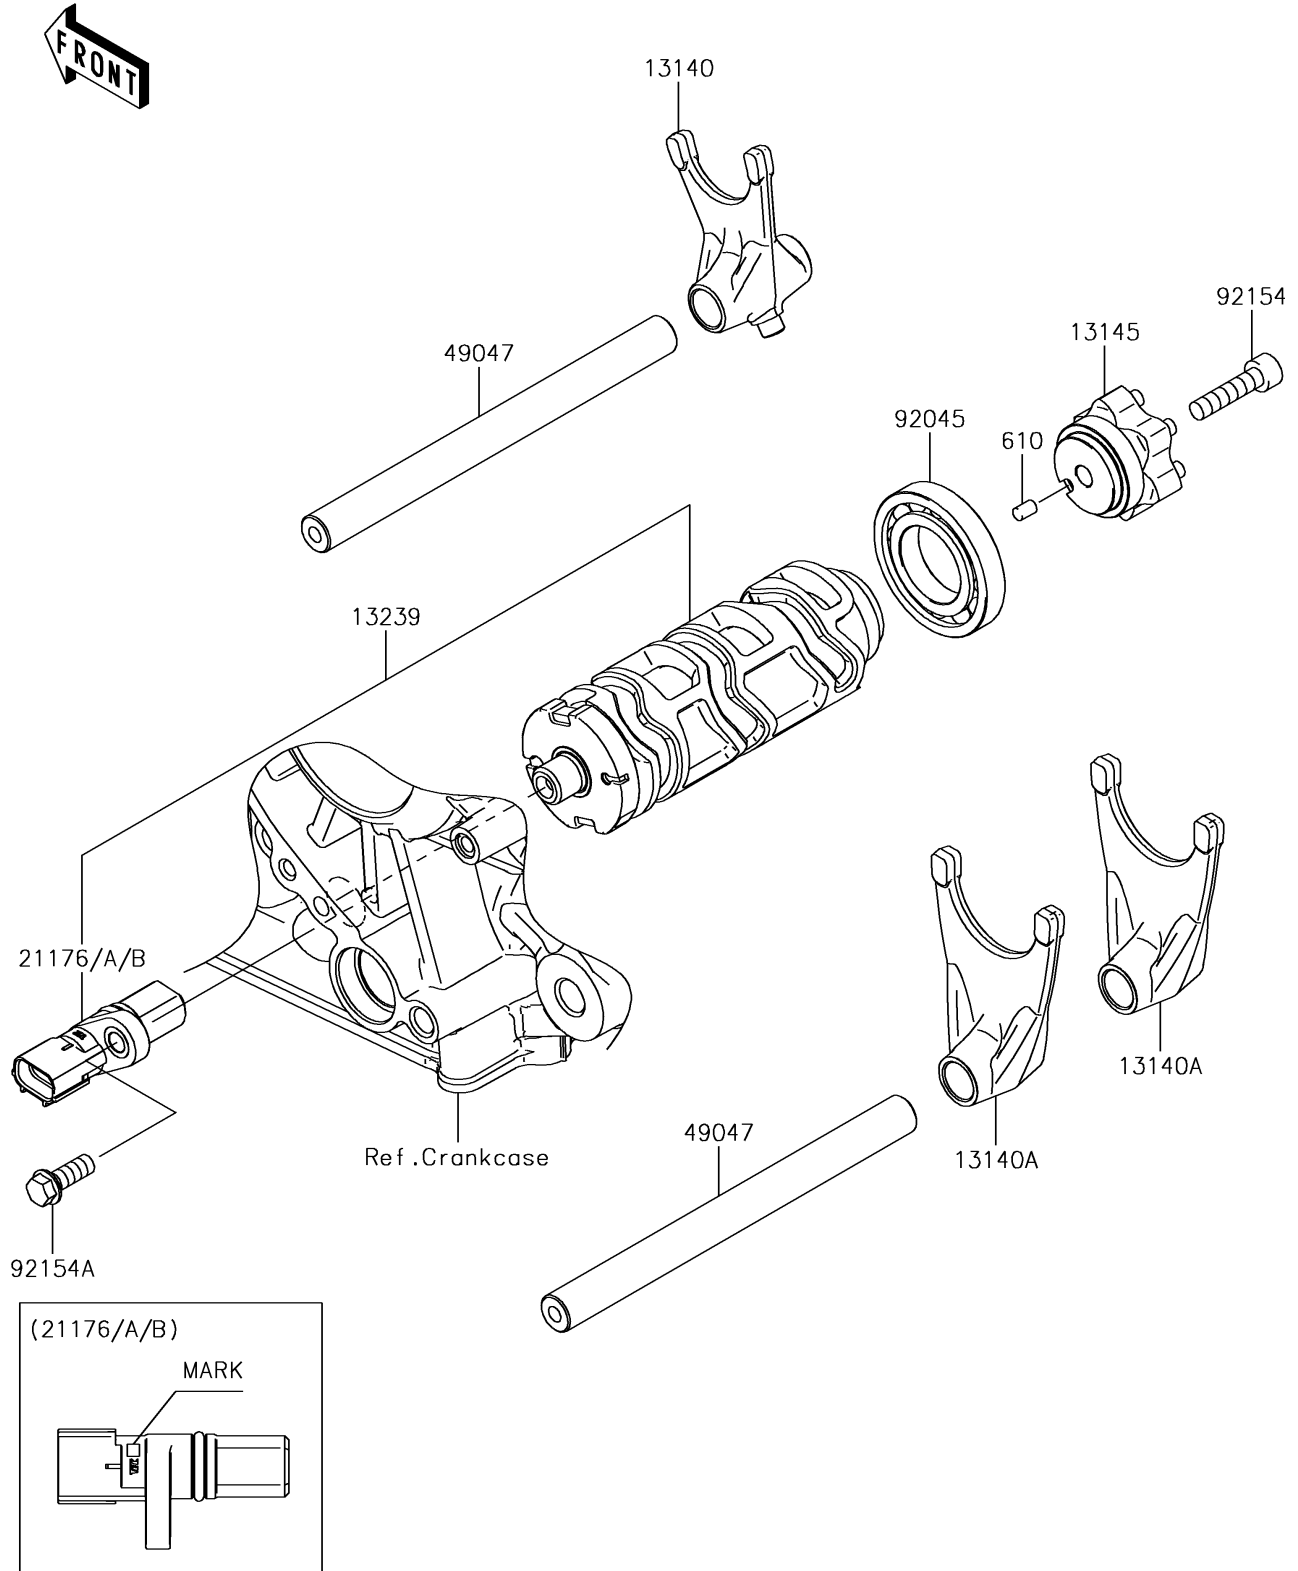

2017 Versys 1000 LT PARTS DIAGRAM

Gear Change Drum/Shift Fork(s)

E1362

2017 Versys 1000 LT PARTS LIST

Gear Change Drum/Shift Fork(s)

ITEM NAME	PART NUMBER	QUANTITY
FORK-SHIFT (Ref # 13140)	13140-0061	1
FORK-SHIFT (Ref # 13140A)	13140-0062	2
CAM-CHANGE DRUM (Ref # 13145)	13145-0048	1
DRUM-ASSY-CHANGE (Ref # 13239)	13239-0577	1
SENSOR,GEAR POSITION,M MARK (Ref # 21176)	21176-0825	1
SENSOR,GEAR POSITION,H MARK (Ref # 21176A)	21176-0845	1
SENSOR,GEAR POSITION,L MARK (Ref # 21176B)	21176-0846	1
ROD-SHIFT (Ref # 49047)	49047-0023	2
ROLLER,4X6 (Ref # 610)	610A0406	1
BEARING-BALL,16005 (Ref # 92045)	92045-1045	1
BOLT,SOCKET,6X25 (Ref # 92154)	92154-0477	1
BOLT,FLANGED,6X16 (Ref # 92154A)	92154-2096	1