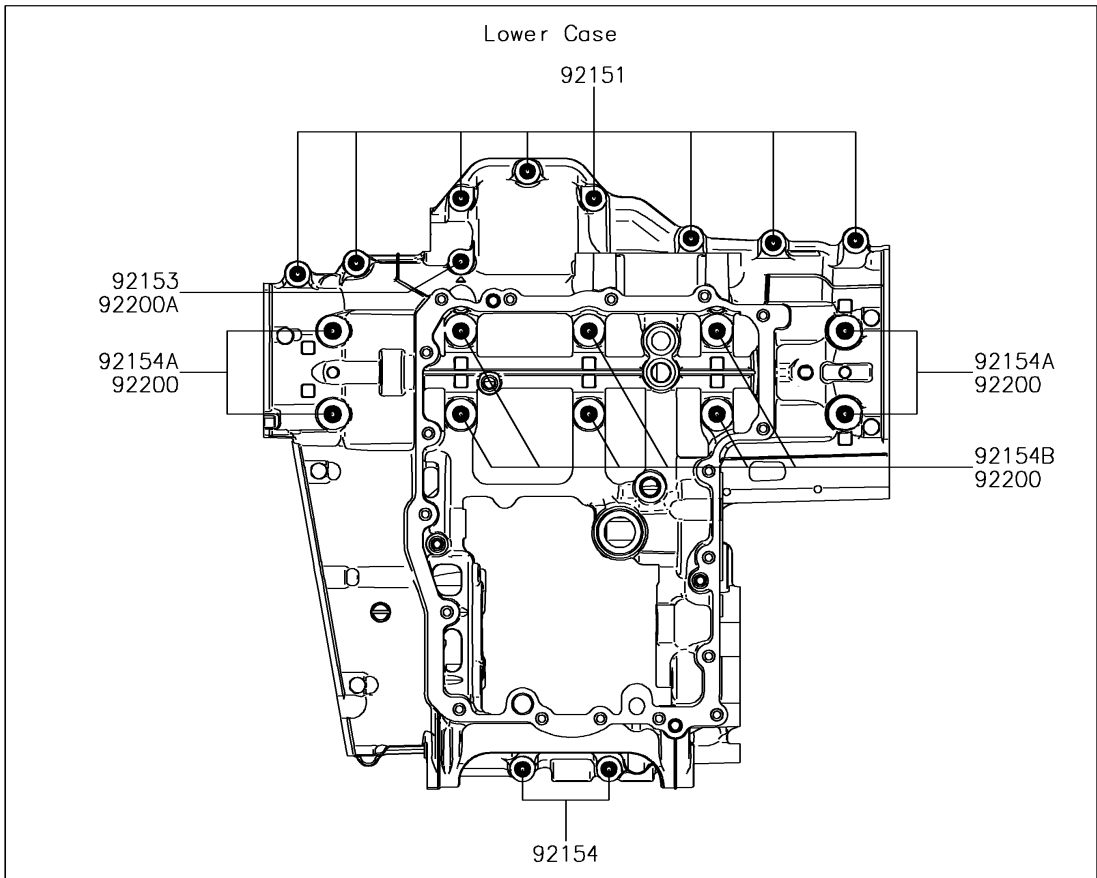

2017 Versys 1000 LT PARTS DIAGRAM

Crankcase Bolt Pattern

2017 Versys 1000 LT PARTS LIST

Crankcase Bolt Pattern

ITEM NAME	PART NUMBER	QUANTITY
BOLT,FLANGED,7X85 (Ref # 92150)	92150-1251	3
BOLT,8X70 (Ref # 92150A)	92150-1483	2
BOLT,6X40 (Ref # 92150B)	92150-1794	3
BOLT,FLANGED,7X45 (Ref # 92151)	92151-1539	8
BOLT,FLANGED,7X60 (Ref # 92153)	92153-1045	1
BOLT,FLANGED,6X68 (Ref # 92153A)	92153-1637	2
BOLT,FLANGED,7X50 (Ref # 92154)	92154-0372	3
BOLT,FLANGED,9X100 (Ref # 92154A)	92154-2639	4
BOLT,FLANGED,9X90 (Ref # 92154B)	92154-2640	6
WASHER,9.2X19X2.3 (Ref # 92200)	92200-0115	10
WASHER (Ref # 92200A)	92200-0556	2