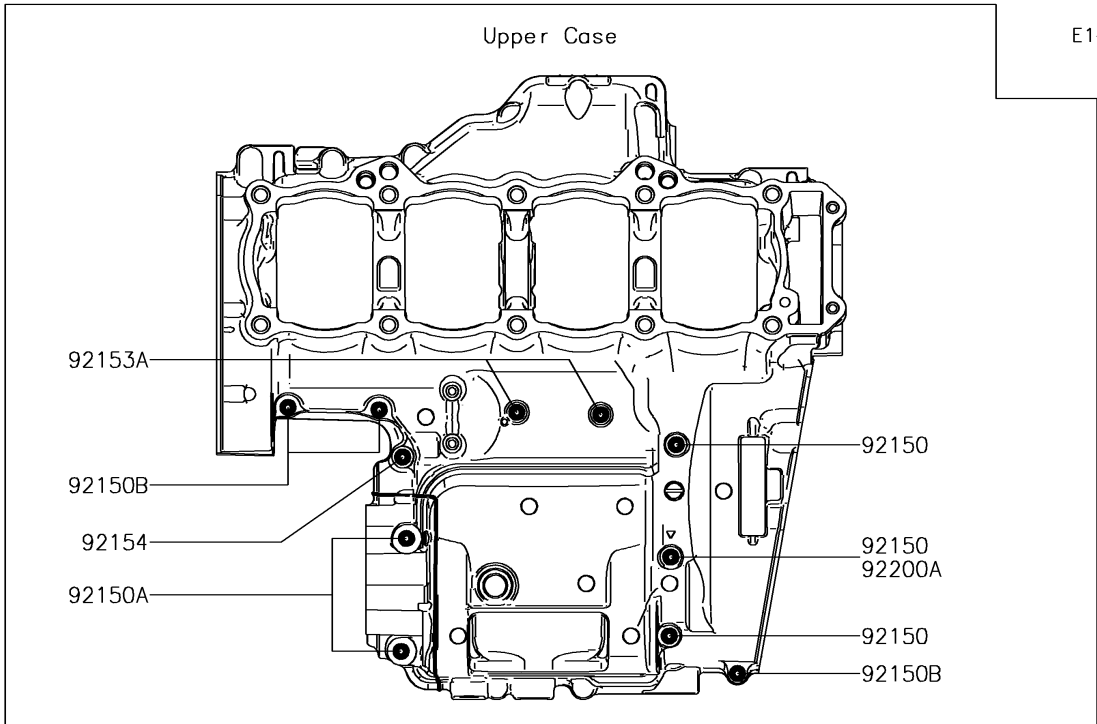

2017 Versys 1000 LT PARTS DIAGRAM

Crankcase Bolt Pattern

2017 Versys 1000 LT PARTS LIST

Crankcase Bolt Pattern

ITEM NAME	PART NUMBER	QUANTITY
BOLT,FLANGED,7X85 (Ref # 92150)	92150-1251	3
BOLT,8X70 (Ref # 92150A)	92150-1483	2
BOLT,6X40 (Ref # 92150B)	92150-1794	3
BOLT,FLANGED,7X45 (Ref # 92151)	92151-1539	8
BOLT,FLANGED,7X60 (Ref # 92153)	92153-1045	1
BOLT,FLANGED,6X68 (Ref # 92153A)	92153-1637	2
BOLT,FLANGED,7X50 (Ref # 92154)	92154-0372	3
BOLT,FLANGED,9X100 (Ref # 92154A)	92154-2639	4
BOLT,FLANGED,9X90 (Ref # 92154B)	92154-2640	6
WASHER,9.2X19X2.3 (Ref # 92200)	92200-0115	10
WASHER (Ref # 92200A)	92200-0556	2