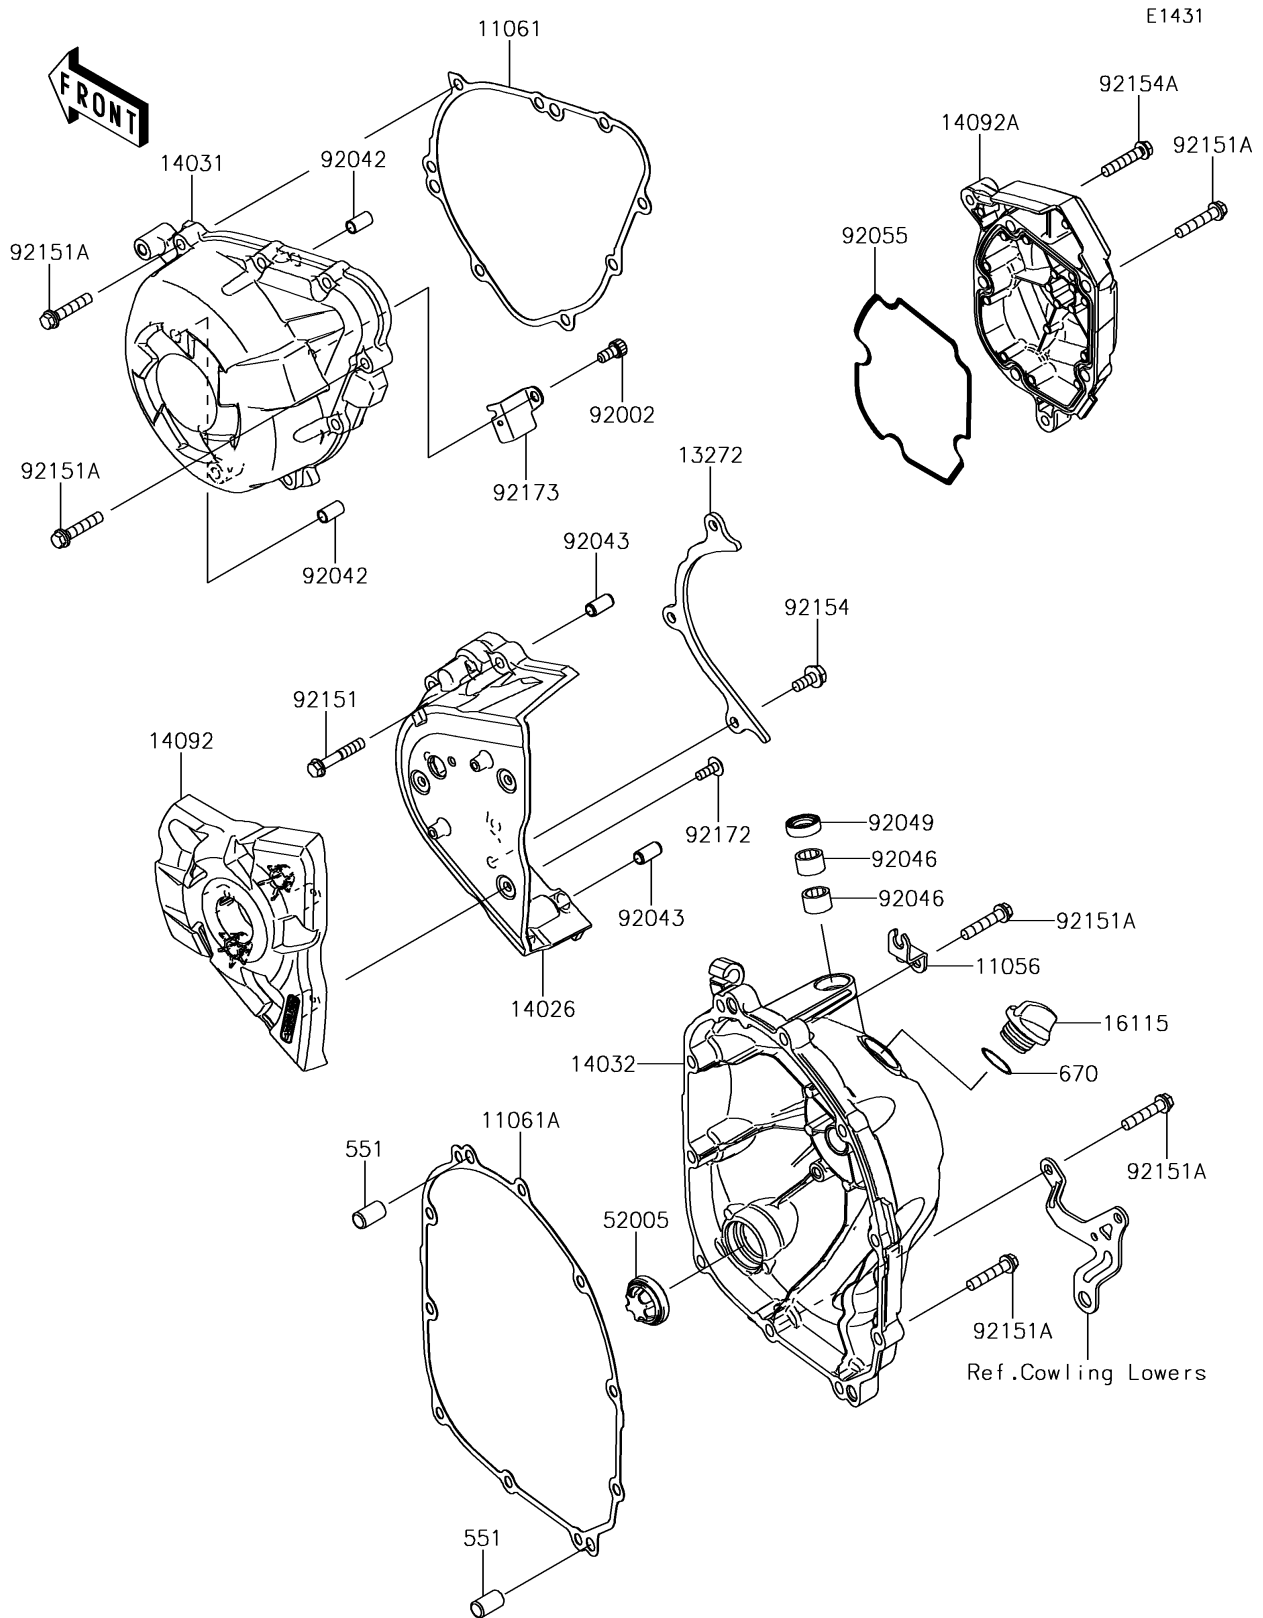

2017 Versys 1000 LT PARTS DIAGRAM

Engine Cover(s)

2017 Versys 1000 LT PARTS LIST

Engine Cover(s)

ITEM NAME	PART NUMBER	QUANTITY
BRACKET (Ref # 11056)	11056-0787	1
GASKET,GENERATOR COVER (Ref # 11061)	11061-0403	1
GASKET,CLUTCH COVER (Ref # 11061A)	11061-0404	1
PLATE (Ref # 13272)	13272-0859	1
COVER-CHAIN (Ref # 14026)	14026-0093	1
COVER-GENERATOR (Ref # 14031)	14031-0596	1
COVER-CLUTCH (Ref # 14032)	14032-0590	1
COVER,OUTER (Ref # 14092)	14092-0032	1
COVER,PULSER (Ref # 14092A)	14092-0819	1
CAP-OIL FILLER (Ref # 16115)	16115-1053	1
GAUGE (Ref # 52005)	52005-1120	1
PIN-DOWEL,8X14 (Ref # 551)	551A0814	2
O RING,20MM (Ref # 670)	670B2020	1
BOLT,SOCKET,6X12 (Ref # 92002)	92002-1796	1
PIN,DOWEL,6.3X8X14 (Ref # 92042)	92042-007	2
PIN,6.2X8X14 (Ref # 92043)	92043-1263	2
BEARING-NEEDLE,HK1210FM (Ref # 92046)	92046-0034	2
SEAL-OIL,CLUTCH RELEASE (Ref # 92049)	92049-1475	1
RING-O,PULSER COVER (Ref # 92055)	92055-0199	1
BOLT,6X35 (Ref # 92151)	92151-1135	4
BOLT,6X30 (Ref # 92151A)	92151-1873	22
BOLT,FLANGED,6X14 (Ref # 92154)	92154-0482	3
BOLT,6X30 (Ref # 92154A)	92154-2652	1
SCREW,TAPPING,5X14 (Ref # 92172)	92172-0265	3
CLAMP (Ref # 92173)	92173-1321	1