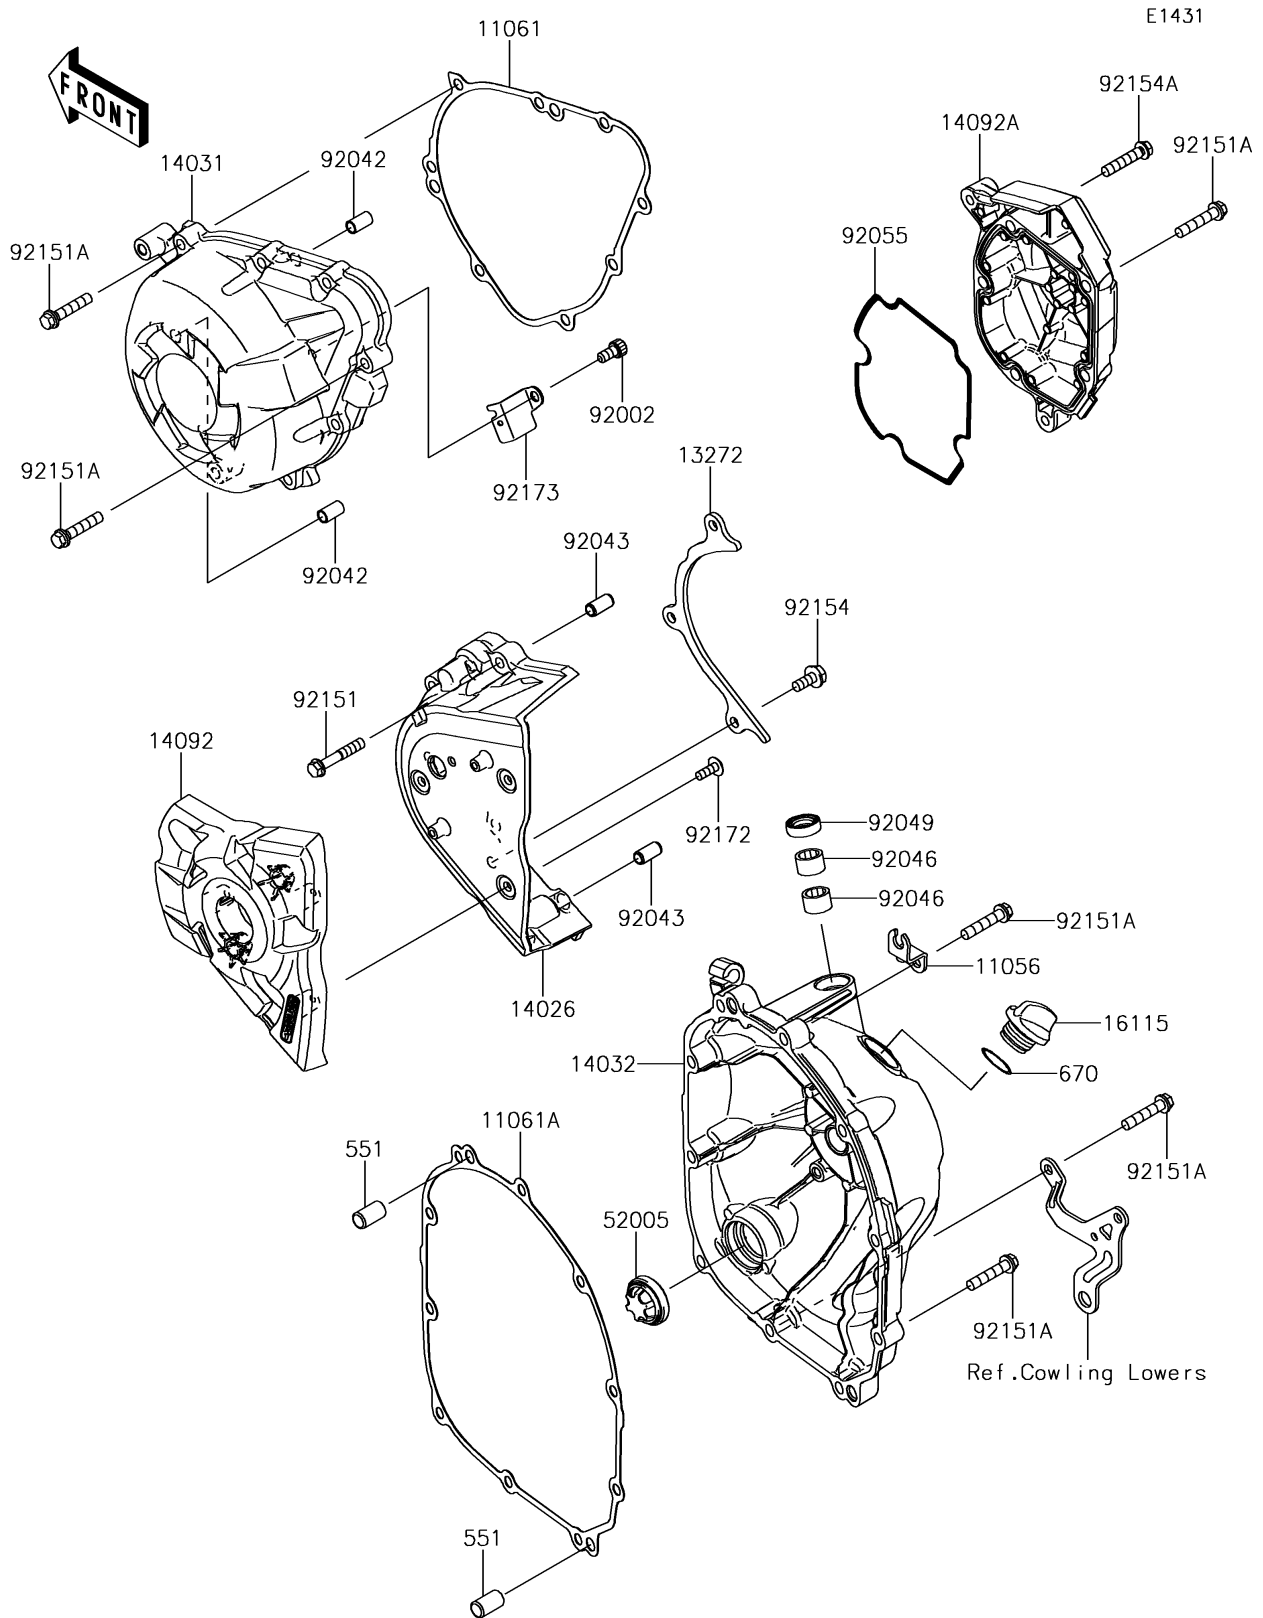

2018 VERSYS® 1000 LT PARTS DIAGRAM

Engine Cover(s)

2018 VERSYS® 1000 LT PARTS LIST

Engine Cover(s)

ITEM NAME	PART NUMBER	QUANTITY
BRACKET (Ref # 11056)	11056-0787	1
GASKET,GENERATOR COVER (Ref # 11061)	11061-0403	1
GASKET,CLUTCH COVER (Ref # 11061A)	11061-0404	1
PLATE (Ref # 13272)	13272-0859	1
COVER-CHAIN (Ref # 14026)	14026-0093	1
COVER-GENERATOR (Ref # 14031)	14031-0596	1
COVER-CLUTCH (Ref # 14032)	14032-0590	1
COVER,OUTER (Ref # 14092)	14092-0032	1
COVER,PULSER (Ref # 14092A)	14092-0819	1
CAP-OIL FILLER (Ref # 16115)	16115-1053	1
GAUGE (Ref # 52005)	52005-1120	1
PIN-DOWEL,8X14 (Ref # 551)	551A0814	2
O RING,20MM (Ref # 670)	670B2020	1
BOLT,SOCKET,6X12 (Ref # 92002)	92002-1796	1
PIN,DOWEL,6.3X8X14 (Ref # 92042)	92042-007	2
PIN,6.2X8X14 (Ref # 92043)	92043-1263	2
BEARING-NEEDLE,HK1210FM (Ref # 92046)	92046-0034	2
SEAL-OIL,CLUTCH RELEASE (Ref # 92049)	92049-1475	1
RING-O,PULSER COVER (Ref # 92055)	92055-0199	1
BOLT,6X35 (Ref # 92151)	92151-1135	4
BOLT,6X30 (Ref # 92151A)	92151-1873	22
BOLT,FLANGED,6X14 (Ref # 92154)	92154-0482	3
BOLT,6X30 (Ref # 92154A)	92154-2652	1
SCREW,TAPPING,5X14 (Ref # 92172)	92172-0265	3
CLAMP (Ref # 92173)	92173-1321	1