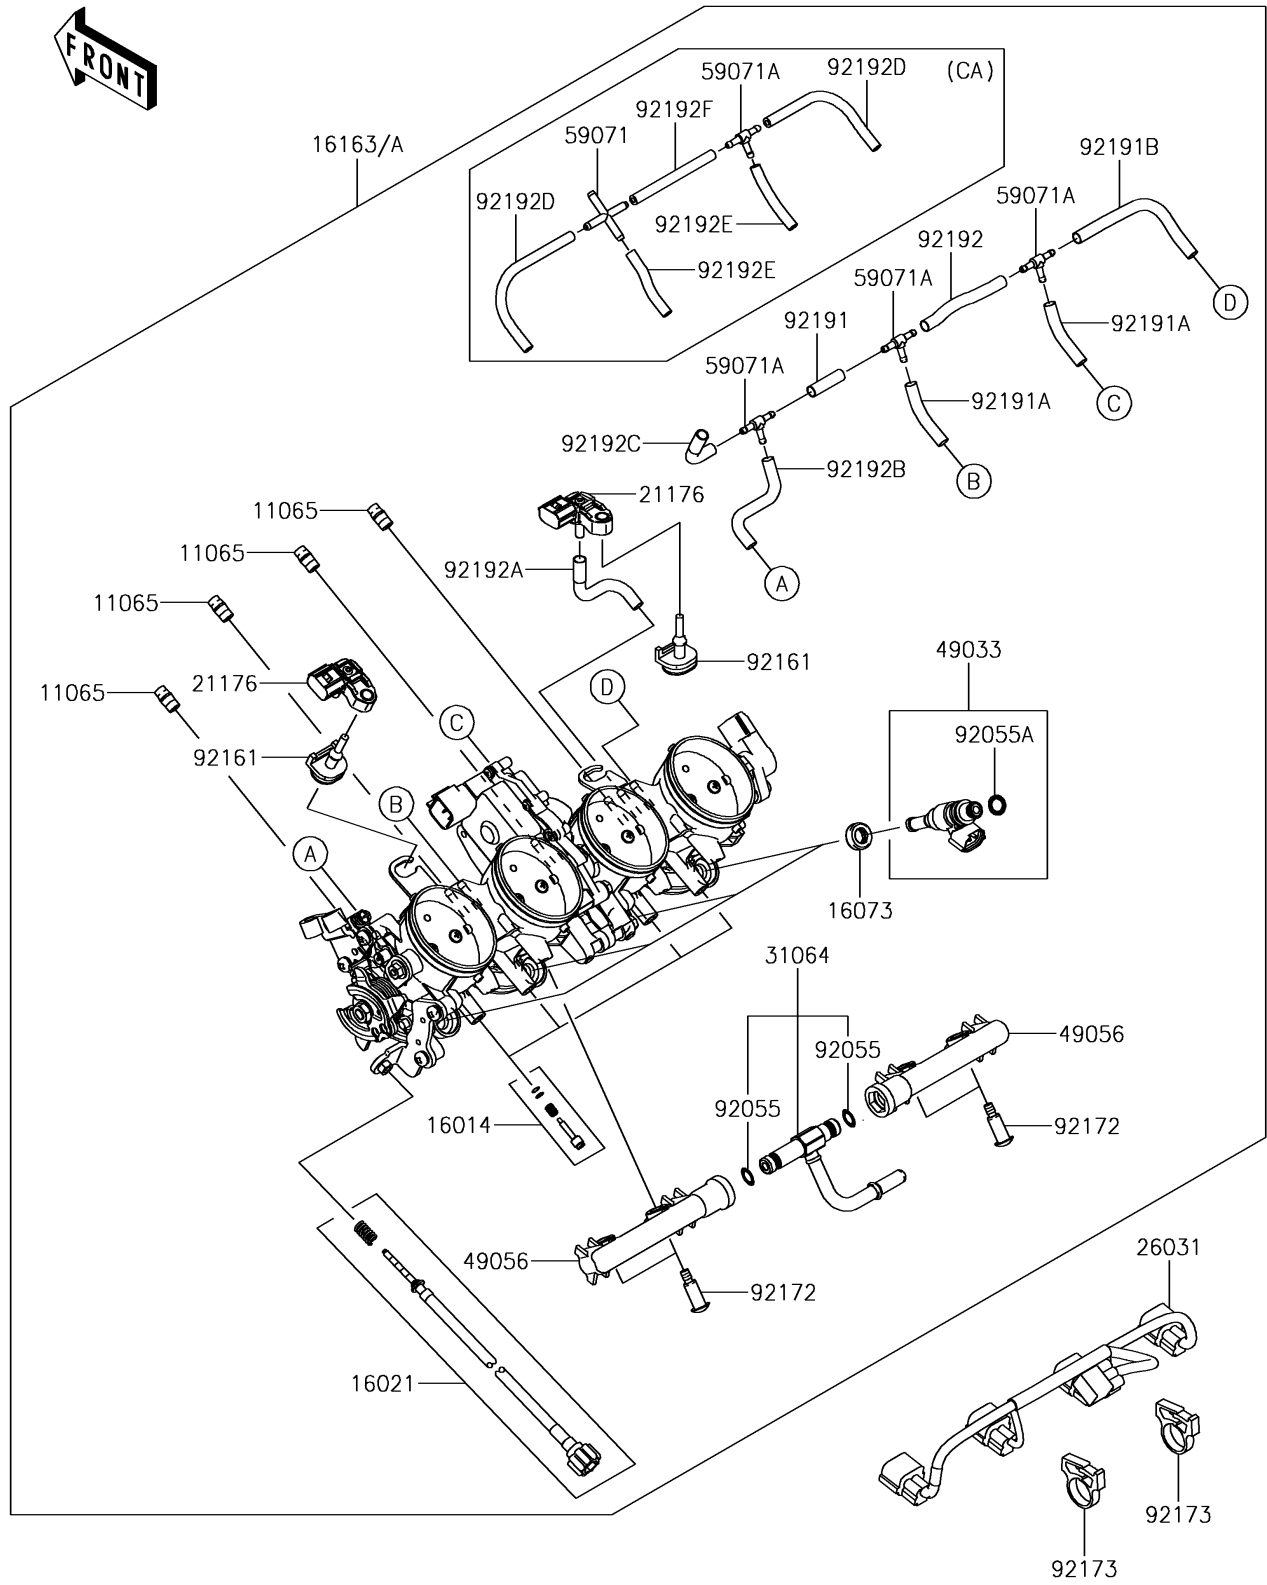

2017 Versys 1000 LT PARTS DIAGRAM

Throttle

E1510

2017 Versys 1000 LT PARTS LIST

Throttle

ITEM NAME	PART NUMBER	QUANTITY
CAP (Ref # 11065)	11065-0018	4
SCREW-PILOT AIR (Ref # 16014)	16014-0002	4
SCREW-THROTTLE STOP (Ref # 16021)	16021-0026	1
INSULATOR (Ref # 16073)	16073-0819	4
THROTTLE-ASSY (Ref # 16163)	16163-0906	1
THROTTLE-ASSY (Ref # 16163A)	16163-0907	1
SENSOR,PRESSURE (Ref # 21176)	21176-0111	2
HARNESS,SUB (Ref # 26031)	26031-1762	1
PIPE-COMP,FUEL (Ref # 31064)	31064-0199	1
NOZZLE-INJECTION (Ref # 49033)	49033-0034	4
PIPE-INJECTION (Ref # 49056)	49056-0039	2
JOINT,4WAY (Ref # 59071)	59071-0014	1
JOINT,3WAY,T (Ref # 59071A)	59071-3752	4
RING-O (Ref # 92055)	92055-0064	2
RING-O,REGULATOR-FUEL (Ref # 92055A)	92055-2187	4
DAMPER (Ref # 92161)	92161-0673	2
SCREW,PIPE INJECTION (Ref # 92172)	92172-0064	4
CLAMP,SNAPPER (Ref # 92173)	92173-0970	2
TUBE,3X7X25 (Ref # 92191)	92191-0020	1
TUBE,3X7X40 (Ref # 92191A)	92191-0022	2
TUBE,3X7X100 (Ref # 92191B)	92191-0023	1
TUBE,3X7X72 (Ref # 92192)	92192-0739	1
TUBE,THROBO RH-SENSOR (Ref # 92192A)	92192-0840	1
TUBE,THROBO LH-JOINT (Ref # 92192B)	92192-0841	1
TUBE,SENSOR-JOINT (Ref # 92192C)	92192-0842	1
TUBE,3X6X100 (Ref # 92192D)	92192-1258	2
TUBE,3X6X40 (Ref # 92192E)	92192-1259	2
TUBE,3X6X70 (Ref # 92192F)	92192-1260	1
JOINT,3WAY,T (Ref # 59071A)	59071-3752	3