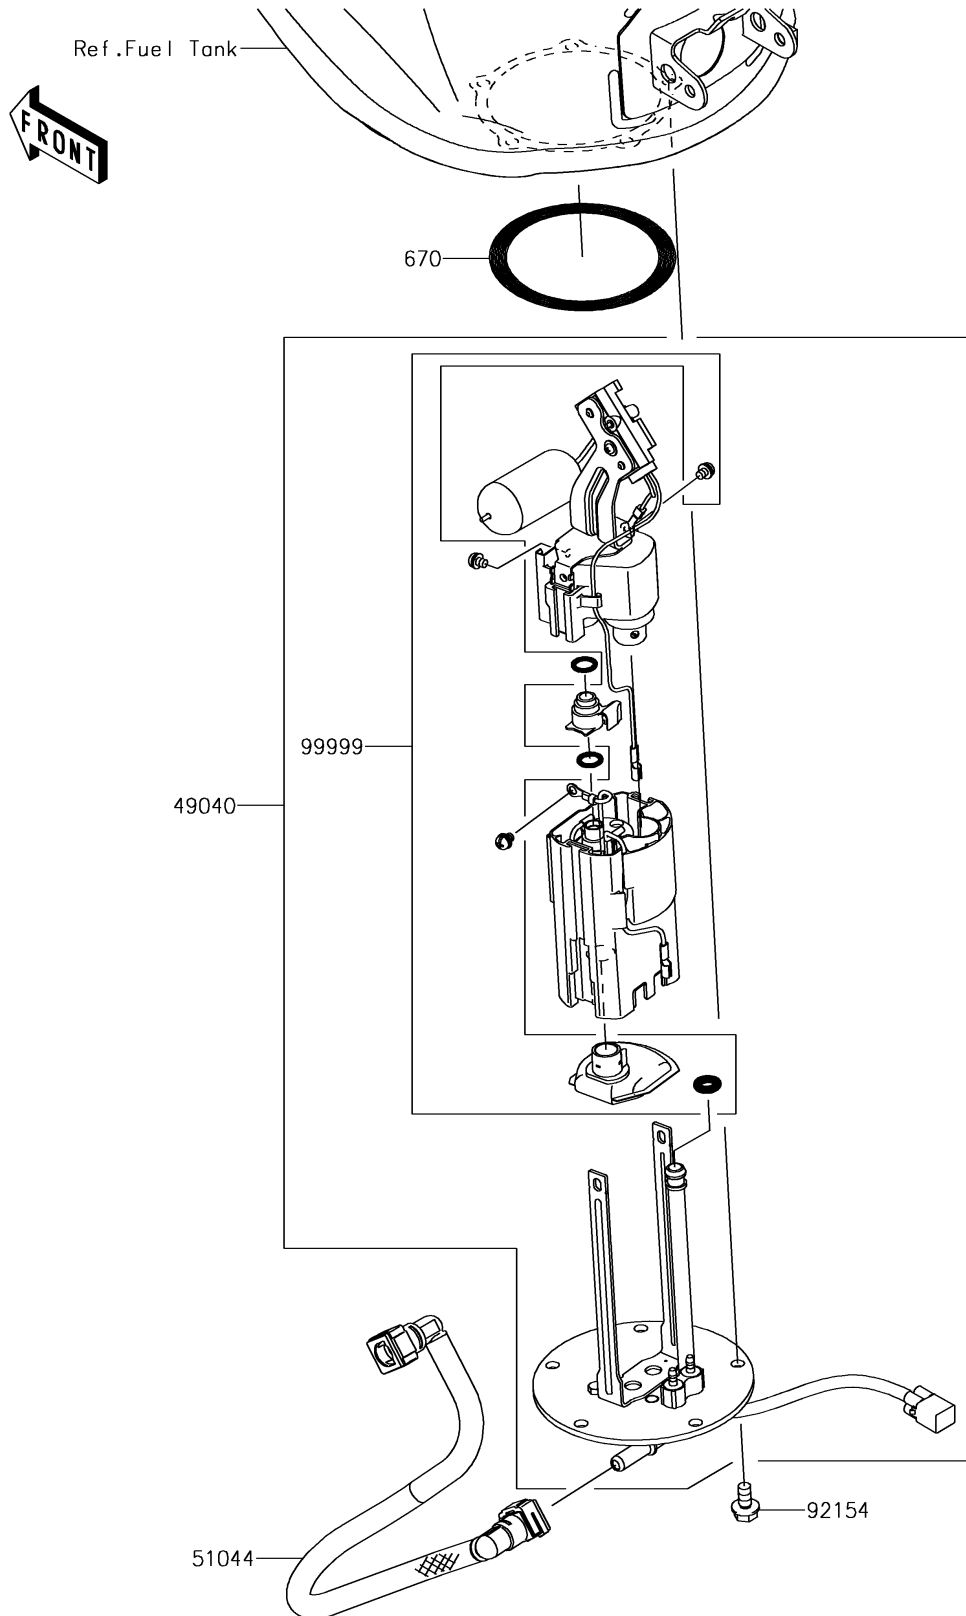

2017 Versys 1000 LT PARTS DIAGRAM

Fuel Pump

E1520

2017 Versys 1000 LT PARTS LIST

Fuel Pump

ITEM NAME	PART NUMBER	QUANTITY
PUMP-FUEL (Ref # 49040)	49040-0709	1
TUBE-ASSY,FUEL (Ref # 51044)	51044-0110	1
O RING (Ref # 670)	670E5075	1
BOLT,FLANGED,6X12 (Ref # 92154)	92154-1848	5
KIT,FUEL FILTER (Ref # 99999)	99999-0522	1