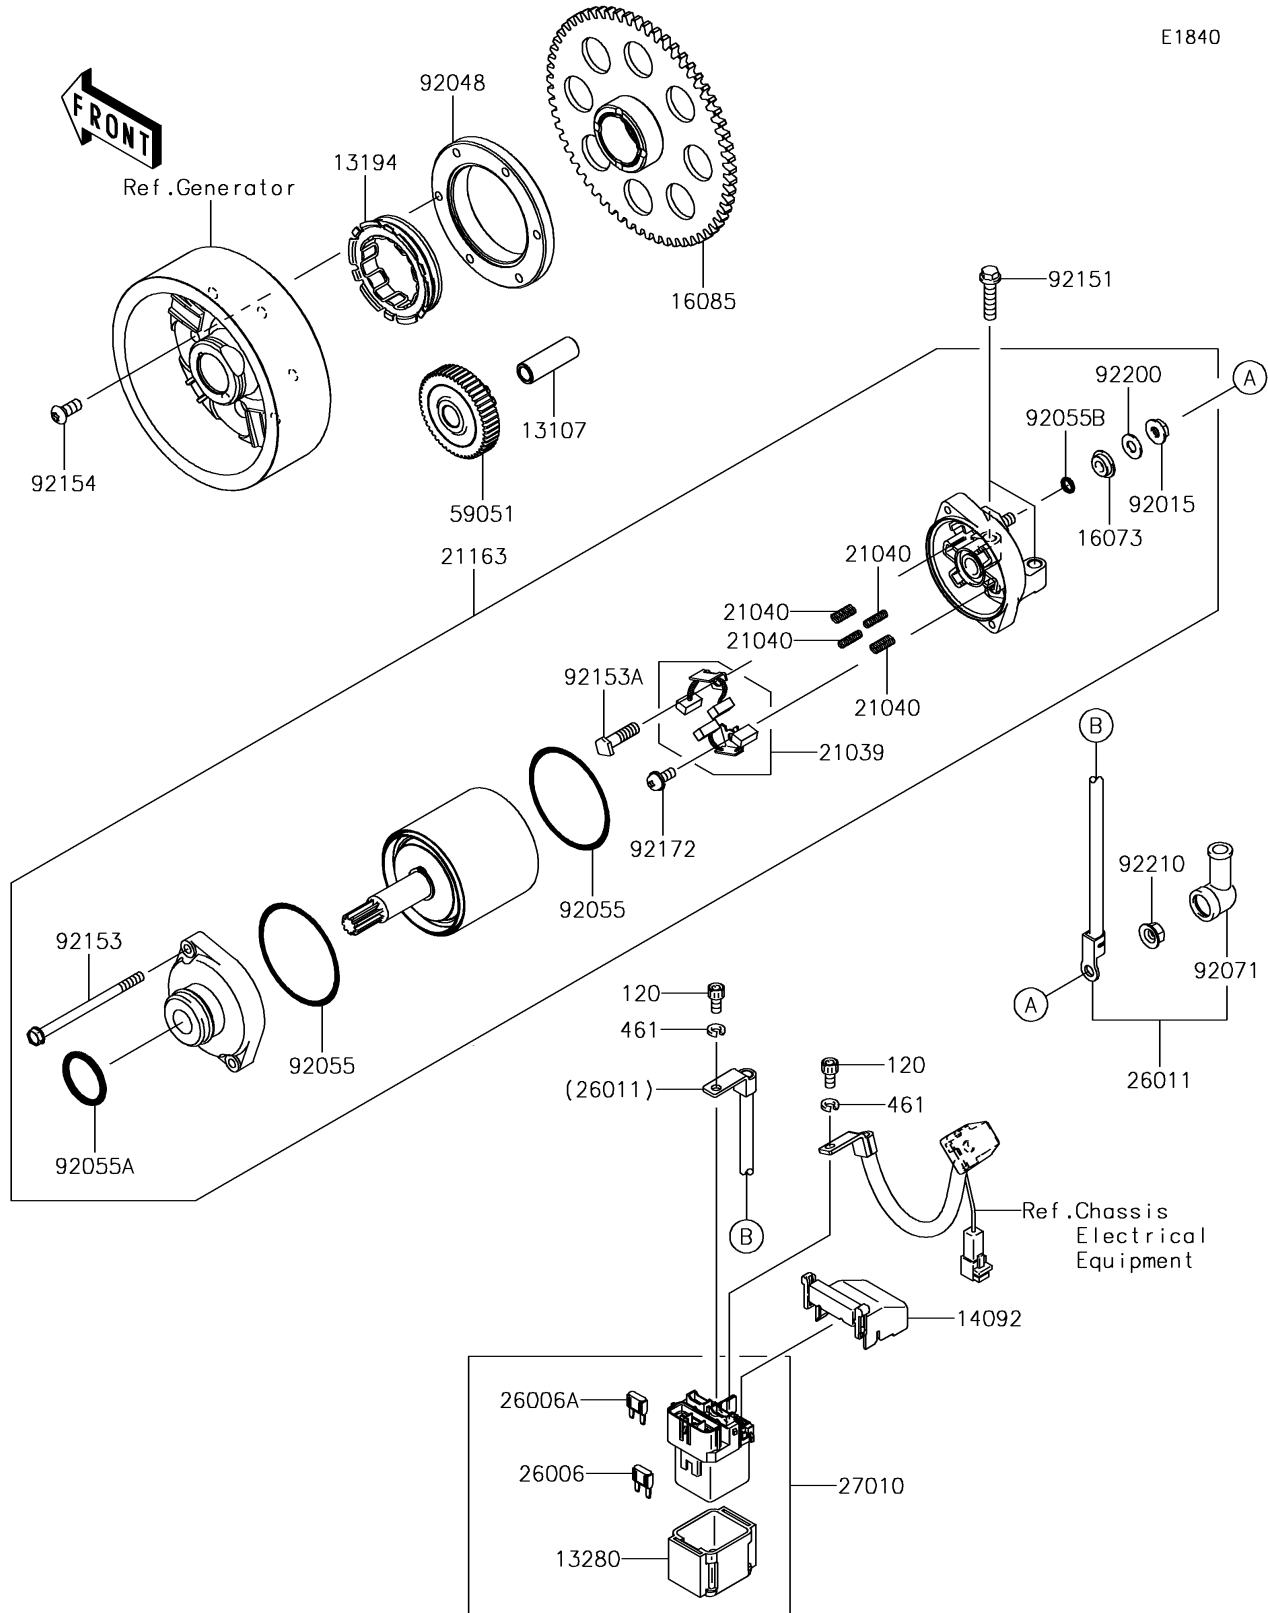

2017 Versys 1000 LT PARTS DIAGRAM

Starter Motor

E1840

2017 Versys 1000 LT PARTS LIST

Starter Motor

ITEM NAME	PART NUMBER	QUANTITY
BOLT-SOCKET,5X10 (Ref # 120)	120CB0510	2
SHAFT,IDLER GEAR (Ref # 13107)	13107-1377	1
CLUTCH-ONEWAY (Ref # 13194)	13194-1096	1
HOLDER,MAGNETIC SWITCH (Ref # 13280)	13280-0814	1
COVER (Ref # 14092)	14092-0109	1
INSULATOR (Ref # 16073)	16073-0053	1
GEAR,CLUTCH ONEWAY (Ref # 16085)	16085-0609	1
BRUSH,CARBON (Ref # 21039)	21039-0004	1
SPRING-BRUSH (Ref # 21040)	21040-0003	4
STARTER-ELECTRIC (Ref # 21163)	21163-0748	1
FUSE,MINI BLADE,15A,BLUE (Ref # 26006)	26006-0001	1
FUSE,MINI BLADE,30A,GREEN (Ref # 26006A)	26006-1080	1
WIRE-LEAD (Ref # 26011)	26011-0768	1
SWITCH (Ref # 27010)	27010-0770	1
WASHER-SPRING,5MM (Ref # 461)	461DB0500	2
GEAR-SPUR,IDLER (Ref # 59051)	59051-0762	1
NUT,STARTER MOTOR (Ref # 92015)	92015-1476	1
RACE (Ref # 92048)	92048-0018	1
RING-O (Ref # 92055)	92055-0136	2
RING-O (Ref # 92055A)	92055-1276	1
RING-O,4.5X2.0 (Ref # 92055B)	92055-1370	1
GROMMET (Ref # 92071)	92071-0024	1
BOLT,FLANGED-SMALL,6X25 (Ref # 92151)	92151-1930	2
BOLT (Ref # 92153)	92153-1850	2
BOLT (Ref # 92153A)	92153-1866	1
BOLT,TORX,6X14 (Ref # 92154)	92154-1225	6
SCREW (Ref # 92172)	92172-0334	1
WASHER (Ref # 92200)	92200-0386	1
NUT,6MM (Ref # 92210)	92210-0188	1