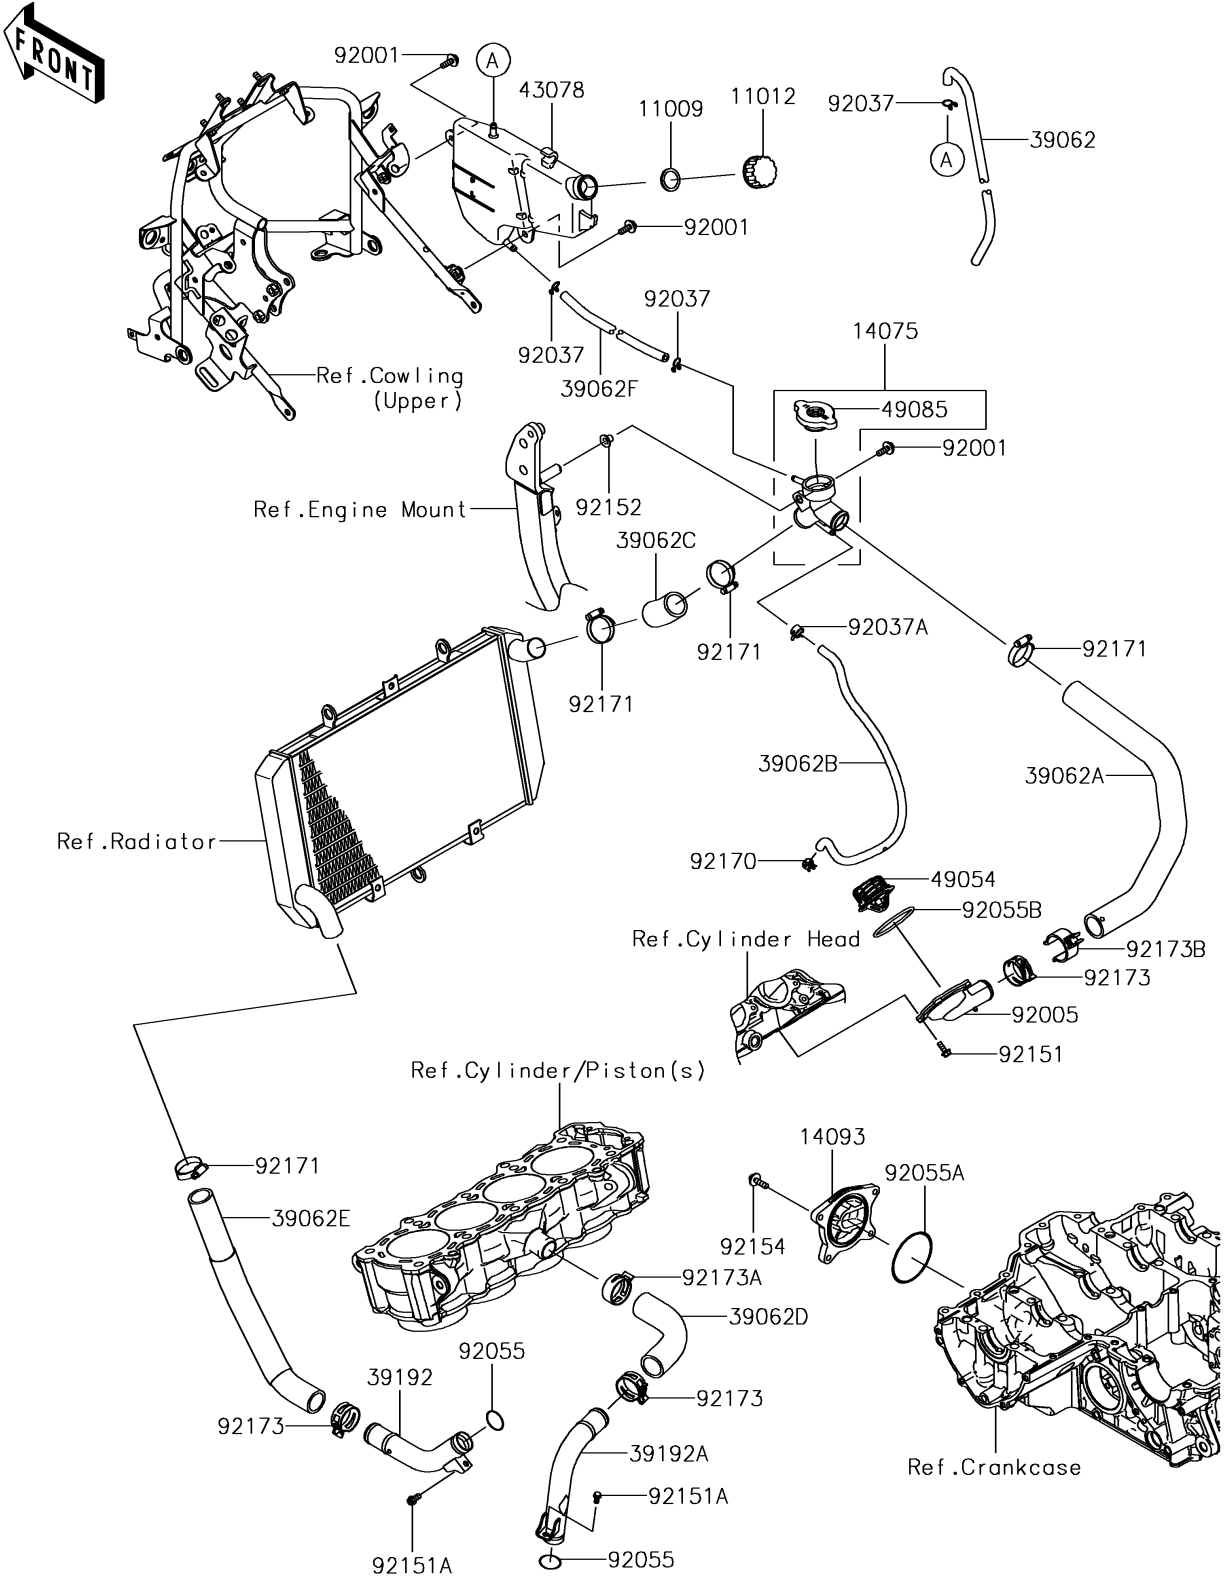

2017 Versys 1000 LT PARTS DIAGRAM

Water Pipe

E3037

2017 Versys 1000 LT PARTS LIST

Water Pipe

ITEM NAME	PART NUMBER	QUANTITY
GASKET,RESERVOIR TANK CAP (Ref # 11009)	11009-1145	1
CAP (Ref # 11012)	11012-1084	1
CAP-ASSY (Ref # 14075)	14075-0028	1
COVER (Ref # 14093)	14093-0144	1
HOSE-COOLING,OVER FLOW (Ref # 39062)	39062-0590	1
HOSE-COOLING,HEAD-CAP (Ref # 39062A)	39062-0591	1
HOSE-COOLING,AIR BLEED (Ref # 39062B)	39062-0699	1
HOSE-COOLING,CAP-RAD. (Ref # 39062C)	39062-0727	1
HOSE-COOLING,PIPE-CYLINDER (Ref # 39062D)	39062-0757	1
HOSE-COOLING,RAD.-PIPE (Ref # 39062E)	39062-0768	1
HOSE-COOLING,OVERFLOW (Ref # 39062F)	39062-1814	1
PIPE-WATER,RADIATOR-WATER PUMP (Ref # 39192)	39192-0631	1
PIPE-WATER,WATER PUMP-CYLINDER (Ref # 39192A)	39192-0632	1
RESERVOIR (Ref # 43078)	43078-0074	1
THERMOSTAT (Ref # 49054)	49054-0004	1
CAP-ASSY-PRESSURE (Ref # 49085)	49085-1066	1
BOLT,6X18 (Ref # 92001)	92001-1342	3
FITTING,THERMO CAP (Ref # 92005)	92005-0842	1
CLAMP,TUBE (Ref # 92037)	92037-147	3
CLAMP,TUBE (Ref # 92037A)	92037-1505	1
RING-O,20.8X2.4 (Ref # 92055)	92055-0114	2
RING-O,63.3MM (Ref # 92055A)	92055-0739	1
RING-O,53.5X2.6 (Ref # 92055B)	92055-0831	1
BOLT,5X14 (Ref # 92151)	92151-1764	4
BOLT,6X12 (Ref # 92151A)	92151-1997	2
COLLAR,6.3X8.3X9.2 (Ref # 92152)	92152-0237	1
BOLT,FLANGED,6X22 (Ref # 92154)	92154-0403	4
CLAMP (Ref # 92170)	92170-1493	1
CLAMP (Ref # 92171)	92171-0179	4

2017 Versys 1000 LT PARTS LIST

Water Pipe

ITEM NAME	PART NUMBER	QUANTITY
CLAMP,34MM (Ref # 92173)	92173-1360	3
CLAMP,35.5MM (Ref # 92173A)	92173-1432	1
CLAMP (Ref # 92173B)	92173-1438	1